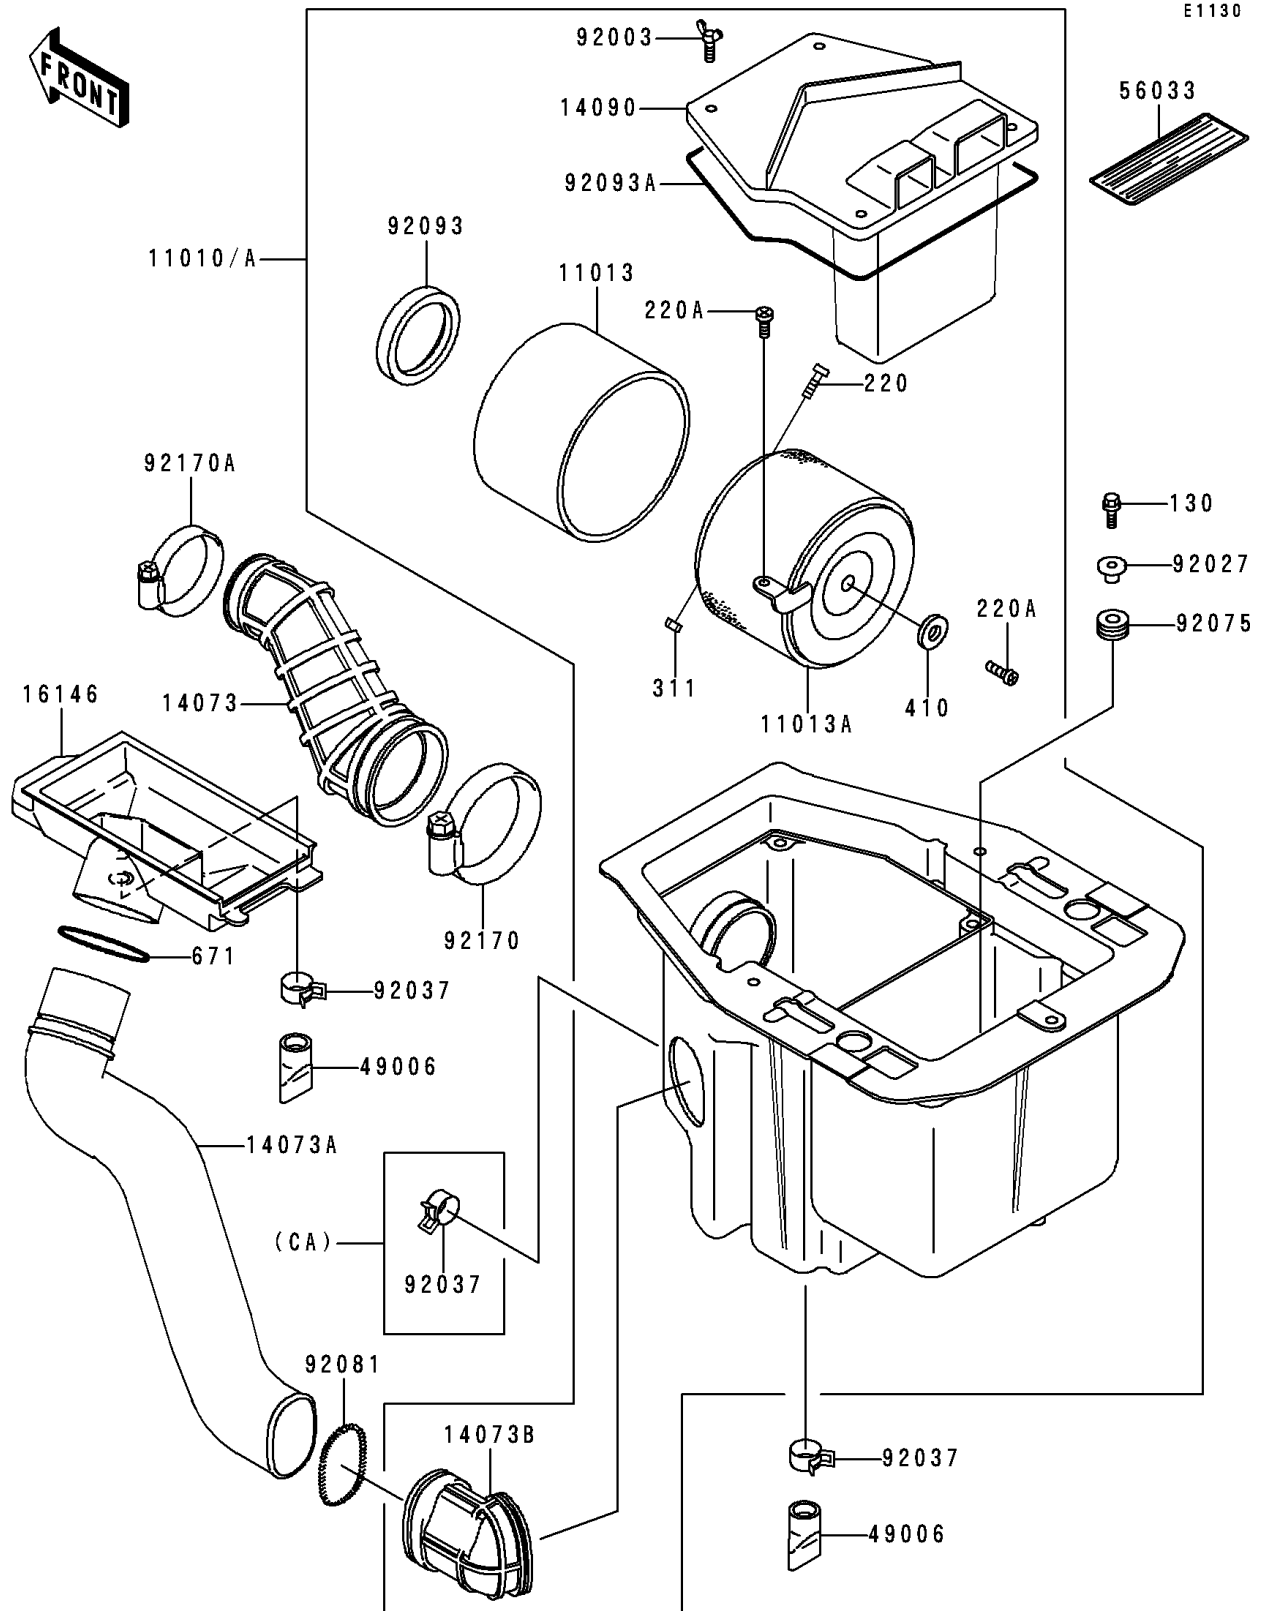

# 1997 Bayou 400 4X4 (Canada Only) PARTS DIAGRAM

Air Cleaner(KLF400-B4/B5/B6)

# 1997 Bayou 400 4X4 (Canada Only) PARTS LIST

Air Cleaner(KLF400-B4/B5/B6)

ITEM NAME	PART NUMBER	QUANTITY
BOLT,FLANGED,6X18 (Ref # 130)	130B0618	2
SCREW-PAN-CROS (Ref # 220)	220B0516	1
SCREW-PAN-CROS,6X14 (Ref # 220A)	220B0614	2
NUT-HEX (Ref # 311)	311B0500	1
WASHER-PLAIN-SMALL,6MM (Ref # 410)	410B0600	1
O RING (Ref # 671)	671B2550	1
FILTER-ASSY-AIR (Ref # 11010)	11010-1582	1
ELEMENT-AIR FILTER (Ref # 11013)	11013-1205	1
ELEMENT-AIR FILTER (Ref # 11013A)	11013-1217	1
DUCT,AIR FILTER (Ref # 14073)	14073-1497	1
DUCT,SNORKEL (Ref # 14073A)	14073-1638	1
DUCT,AIR FILTER (Ref # 14073B)	14073-1666	1
COVER,AIR FILTER (Ref # 14090)	14090-1637	1
COVER-ASSY (Ref # 16146)	16146-1179	1
BOOT (Ref # 49006)	49006-1292	2
LABEL-MANUAL,MAINTENANCE (Ref # 56033)	56033-1079	1
BOLT,WING (Ref # 92003)	92003-199	4
COLLAR,FLANGED,L=12.1,BLACK (Ref # 92027)	92027-1651	2
CLAMP (Ref # 92037)	92037-1860	2
DAMPER,CASE (Ref # 92075)	92075-222	2
SPRING,DUCT (Ref # 92081)	92081-1638	1
SEAL,DUST (Ref # 92093)	92093-1322	1
SEAL,AIR FILTER CASE (Ref # 92093A)	92093-1331	1
CLAMP (Ref # 92170)	92170-1675	1
CLAMP (Ref # 92170A)	92170-1679	1