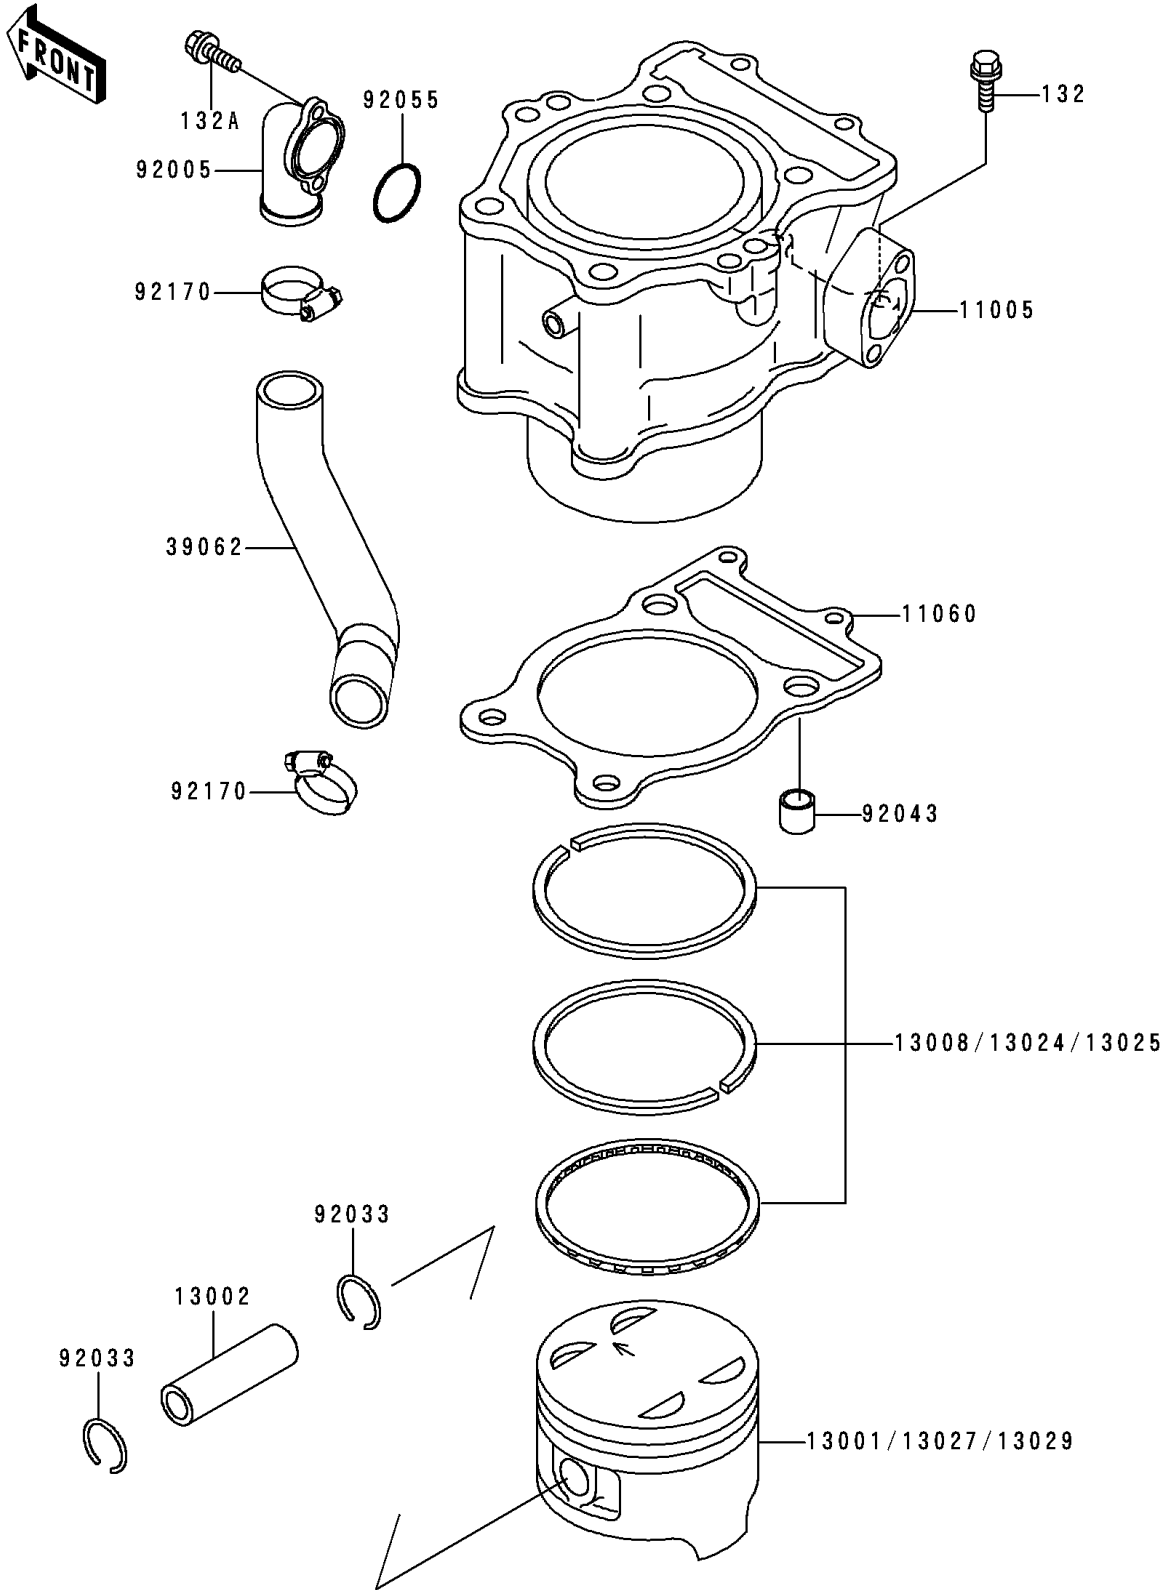

# 1997 Bayou 400 4X4 (Canada Only) PARTS DIAGRAM

Cylinder/Piston(s)

E 1120

## 1997 Bayou 400 4X4 (Canada Only) PARTS LIST

Cylinder/Piston(s)

ITEM NAME	PART NUMBER	QUANTITY
BOLT-FLANGED-SMALL (Ref # 132)	132G0625	2
BOLT-FLANGED-SMALL (Ref # 132A)	132J0616	2
CYLINDER-ENGINE (Ref # 11005)	11005-1673	1
GASKET,CYLINDER BASE (Ref # 11060)	11060-1709	1
PISTON-ENGINE,STD (Ref # 13001)	13001-1362	1
PIN-PISTON (Ref # 13002)	13002-1056	1
RING-SET-PISTON,STD (Ref # 13008)	13008-1142	1
RING-SET-PISTON LL,O/S 1.00 (Ref # 13024)	13024-1090	1
RING-SET-PISTON L,O/S 0.50 (Ref # 13025)	13025-1114	1
PISTON-ENGINE LL,O/S 1.00 (Ref # 13027)	13027-1167	1
PISTON-ENGINE L,O/S 0.50 (Ref # 13029)	13029-1209	1
HOSE-COOLING,PUMP-CYLINDER (Ref # 39062)	39062-1483	1
FITTING,CYLINDER (Ref # 92005)	92005-1145	1
RING-SNAP (Ref # 92033)	92033-1188	2
PIN,11X14X12.3 (Ref # 92043)	92043-1266	2
RING-O (Ref # 92055)	92055-091	1
CLAMP (Ref # 92170)	92170-1497	2