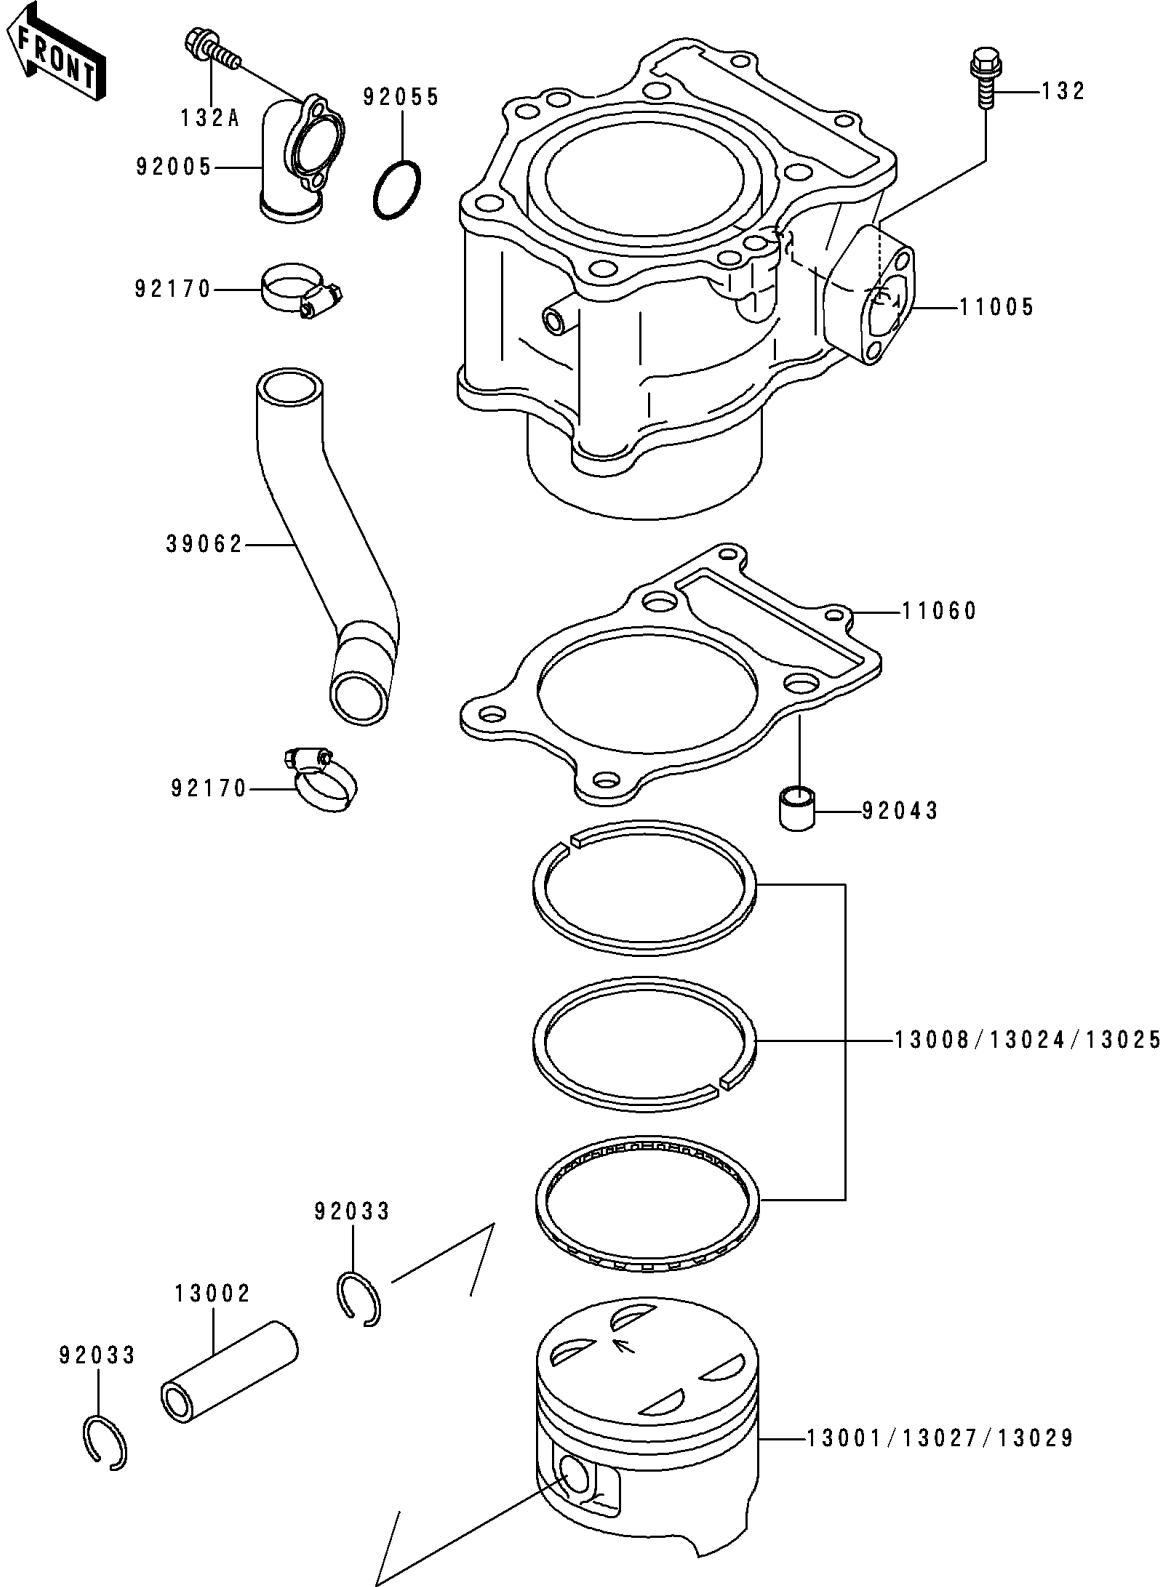

# 1996 Bayou 400 4X4 PARTS DIAGRAM

Cylinder/Piston(s)

E 1120

# 1996 Bayou 400 4X4 PARTS LIST

Cylinder/Piston(s)

ITEM NAME	PART NUMBER	QUANTITY
BOLT-FLANGED-SMALL (Ref # 132)	132G0625	2
BOLT-FLANGED-SMALL (Ref # 132A)	132J0616	2
CYLINDER-ENGINE (Ref # 11005)	11005-1673	1
GASKET,CYLINDER BASE (Ref # 11060)	11060-1709	1
PISTON-ENGINE,STD (Ref # 13001)	13001-1362	1
PIN-PISTON (Ref # 13002)	13002-1056	1
RING-SET-PISTON,STD (Ref # 13008)	13008-1142	1
RING-SET-PISTON LL,O/S 1.00 (Ref # 13024)	13024-1090	1
RING-SET-PISTON L,O/S 0.50 (Ref # 13025)	13025-1114	1
PISTON-ENGINE LL,O/S 1.00 (Ref # 13027)	13027-1167	1
PISTON-ENGINE L,O/S 0.50 (Ref # 13029)	13029-1209	1
HOSE-COOLING,PUMP-CYLINDER (Ref # 39062)	39062-1483	1
FITTING,CYLINDER (Ref # 92005)	92005-1145	1
RING-SNAP (Ref # 92033)	92033-1188	2
PIN,11X14X12.3 (Ref # 92043)	92043-1266	2
RING-O (Ref # 92055)	92055-091	1
CLAMP (Ref # 92170)	92170-1497	2