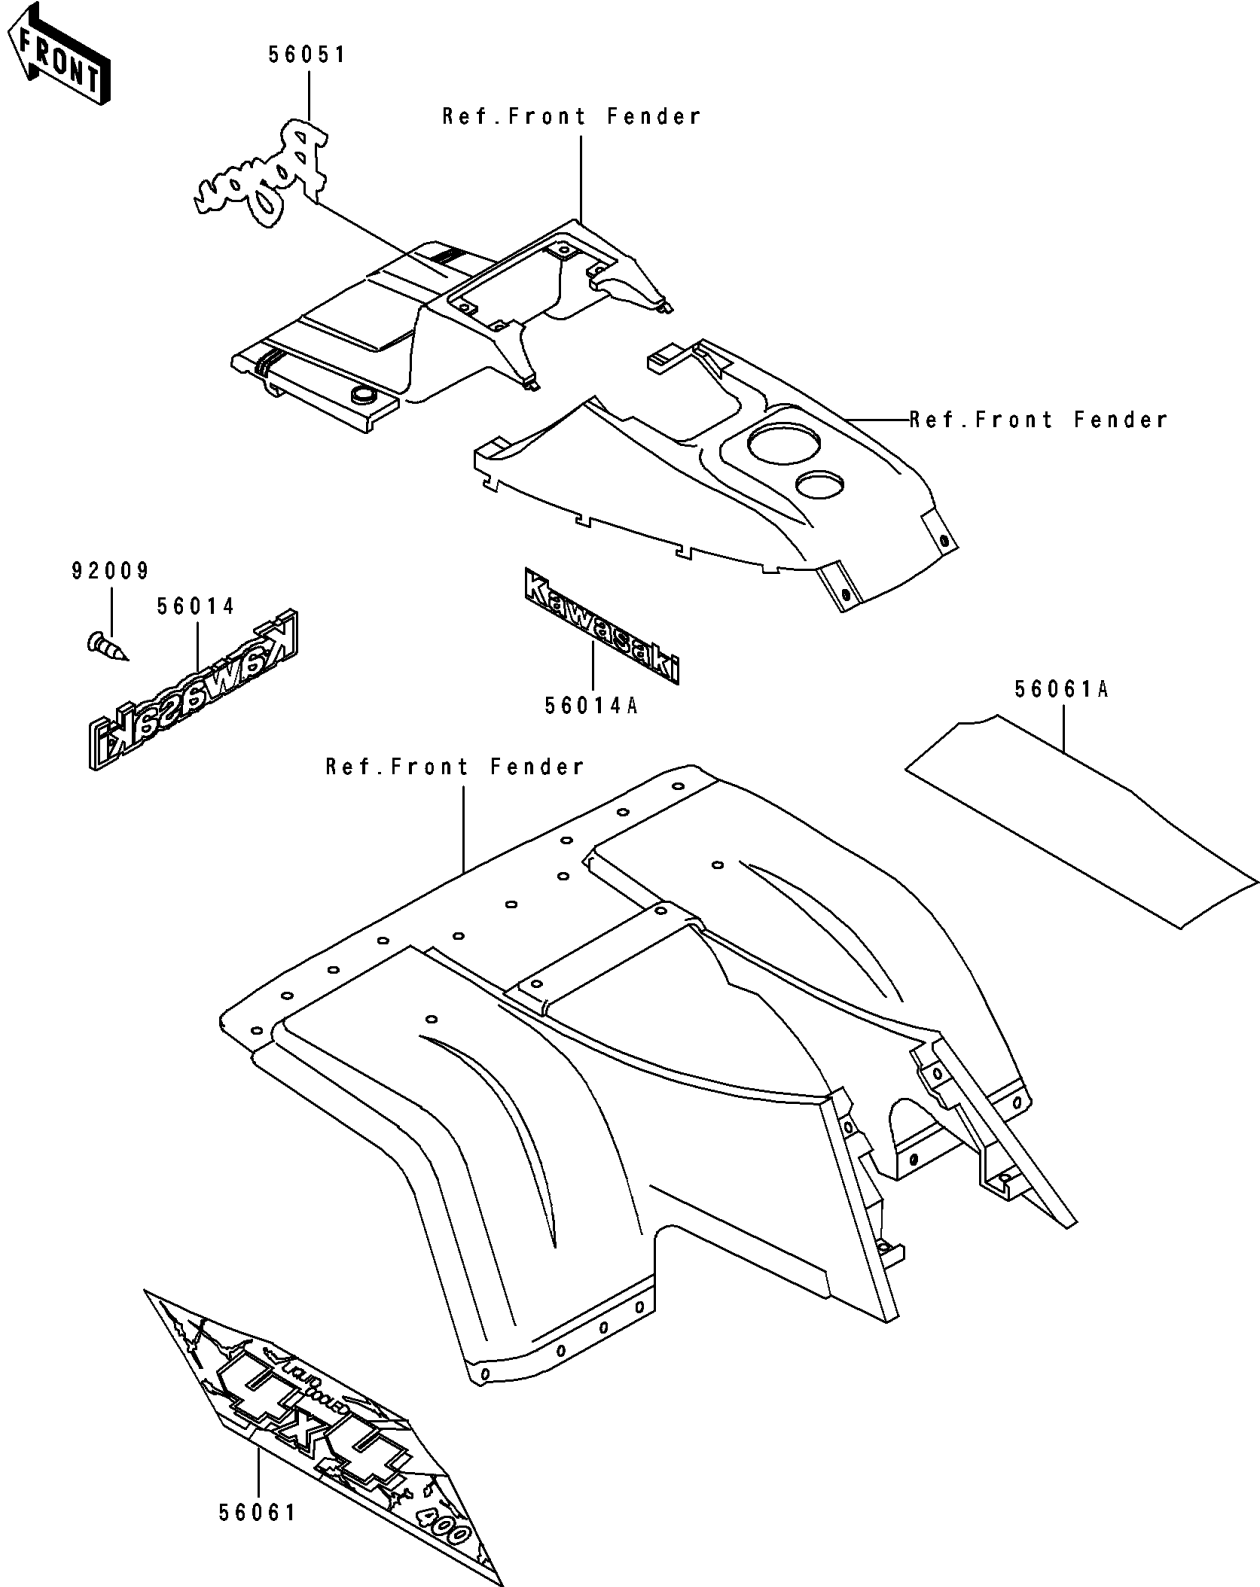

# 1995 Bayou 400 4X4 PARTS DIAGRAM

Decals(Green)(KLF400-B3)

F2861D

## 1995 Bayou 400 4X4 PARTS LIST

Decals(Green)(KLF400-B3)

ITEM NAME	PART NUMBER	QUANTITY
EMBLEM,KAWASAKI (Ref # 56014)	56014-1278	1
EMBLEM,KAWASAKI (Ref # 56014A)	56014-1307	2
MARK,BAYOU (Ref # 56051)	56051-1172	1
PATTERN,FR FENDER,LH (Ref # 56061)	56061-1086	1
PATTERN,FR FENDER,RH (Ref # 56061A)	56061-1087	1
SCREW,TAPPING,3X10 (Ref # 92009)	92009-1680	2