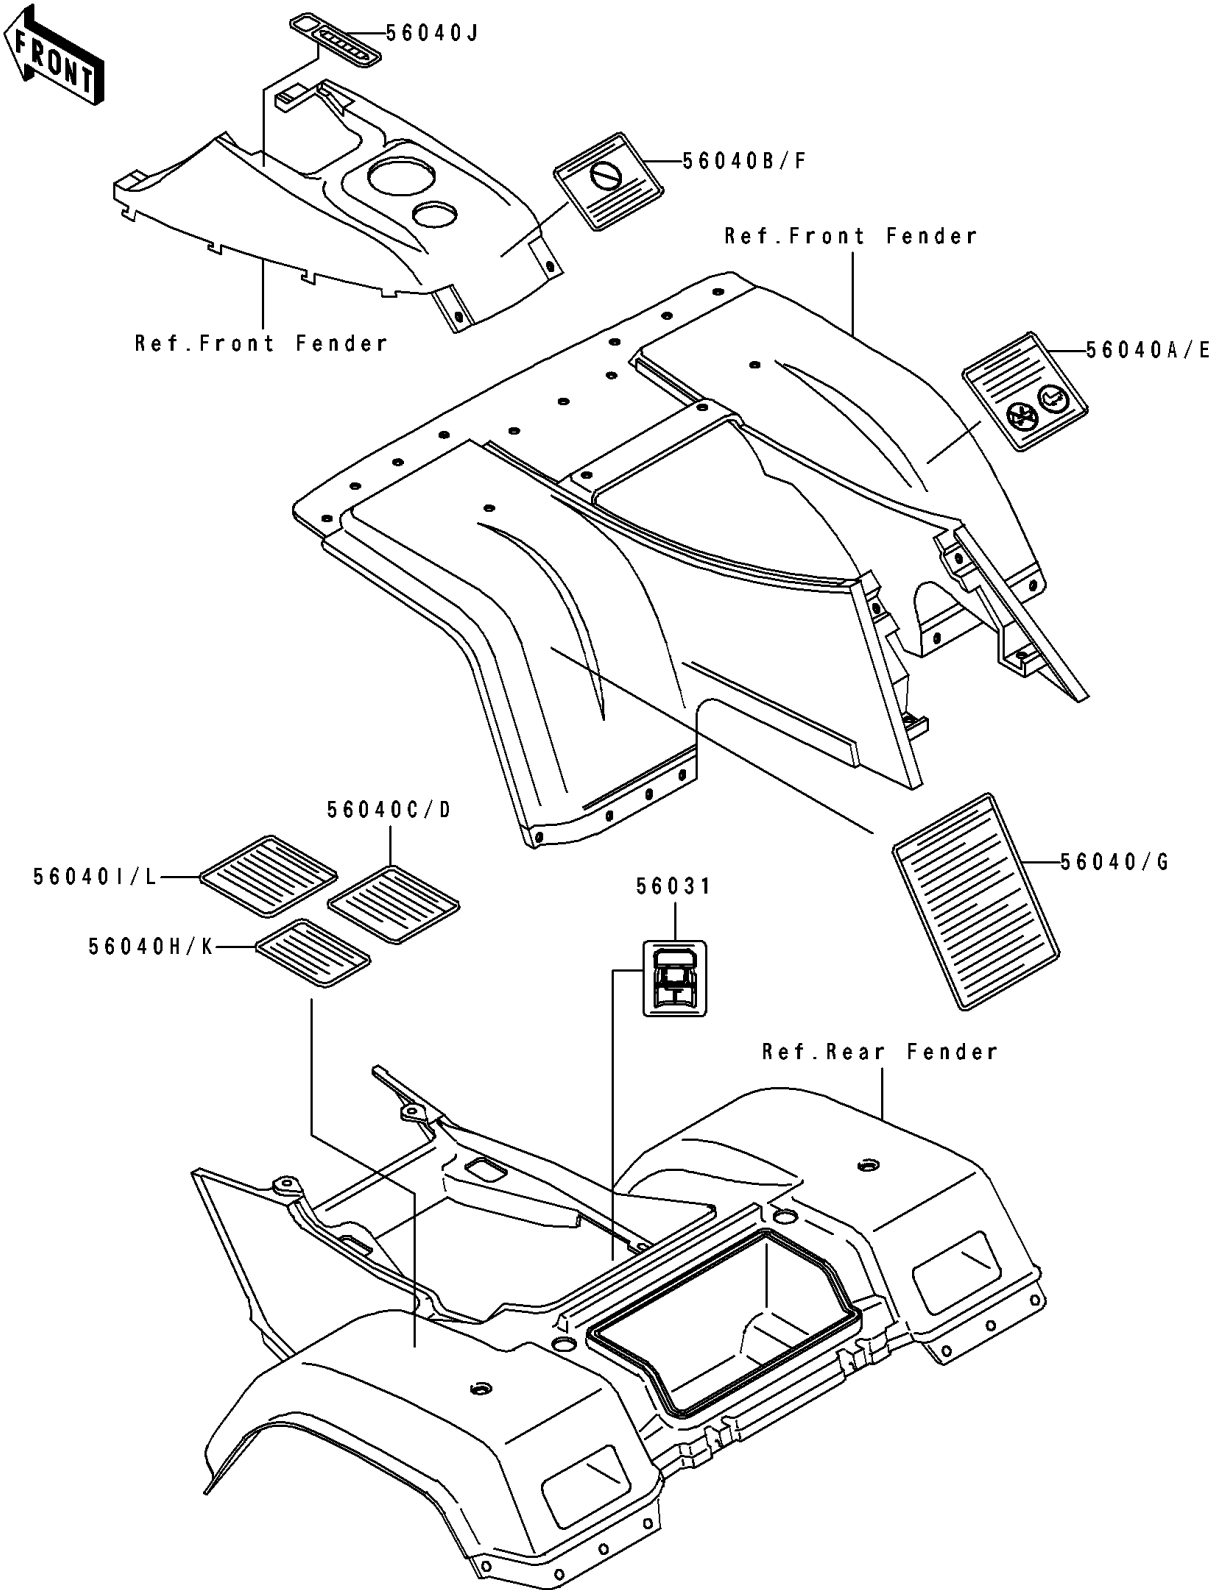

1995 Bayou 400 4X4 PARTS DIAGRAM

Labels

F2860

1995 Bayou 400 4X4 PARTS LIST

Labels

ITEM NAME	PART NUMBER	QUANTITY
LABEL-MANUAL,BATTERY VENT (Ref # 56031)	56031-1806	1
LABEL-WARNING,SERIOUS INJURY (Ref # 56040)	56040-1256	1
LABEL-WARNING,TRANSPORT (Ref # 56040A)	56040-1261	1
LABEL-WARNING,UNDER 16 (Ref # 56040B)	56040-1276	1
LABEL-WARNING,NO PASSENGER (Ref # 56040C)	56040-1277	1
LABEL-WARNING,NO PASSENGER (Ref # 56040D)	56040-1280	1
LABEL-WARNING,TRANSPORT (Ref # 56040E)	56040-1283	1
LABEL-WARNING,AGE (Ref # 56040F)	56040-1325	1
LABEL-WARNING,GENERAL (Ref # 56040G)	56040-1326	1
LABEL-WARNING,TIRE INFO (Ref # 56040H)	56040-1330	1
LABEL-WARNING,MAX VEHICLE LOAD (Ref # 56040I)	56040-1331	1
LABEL-WARNING,SHIFT PATTERN (Ref # 56040J)	56040-1332	1
LABEL-WARNING,TIRE INFO (Ref # 56040K)	56040-1337	1
LABEL-WARNING,MAX VEHICLE LOAD (Ref # 56040L)	56040-1338	1