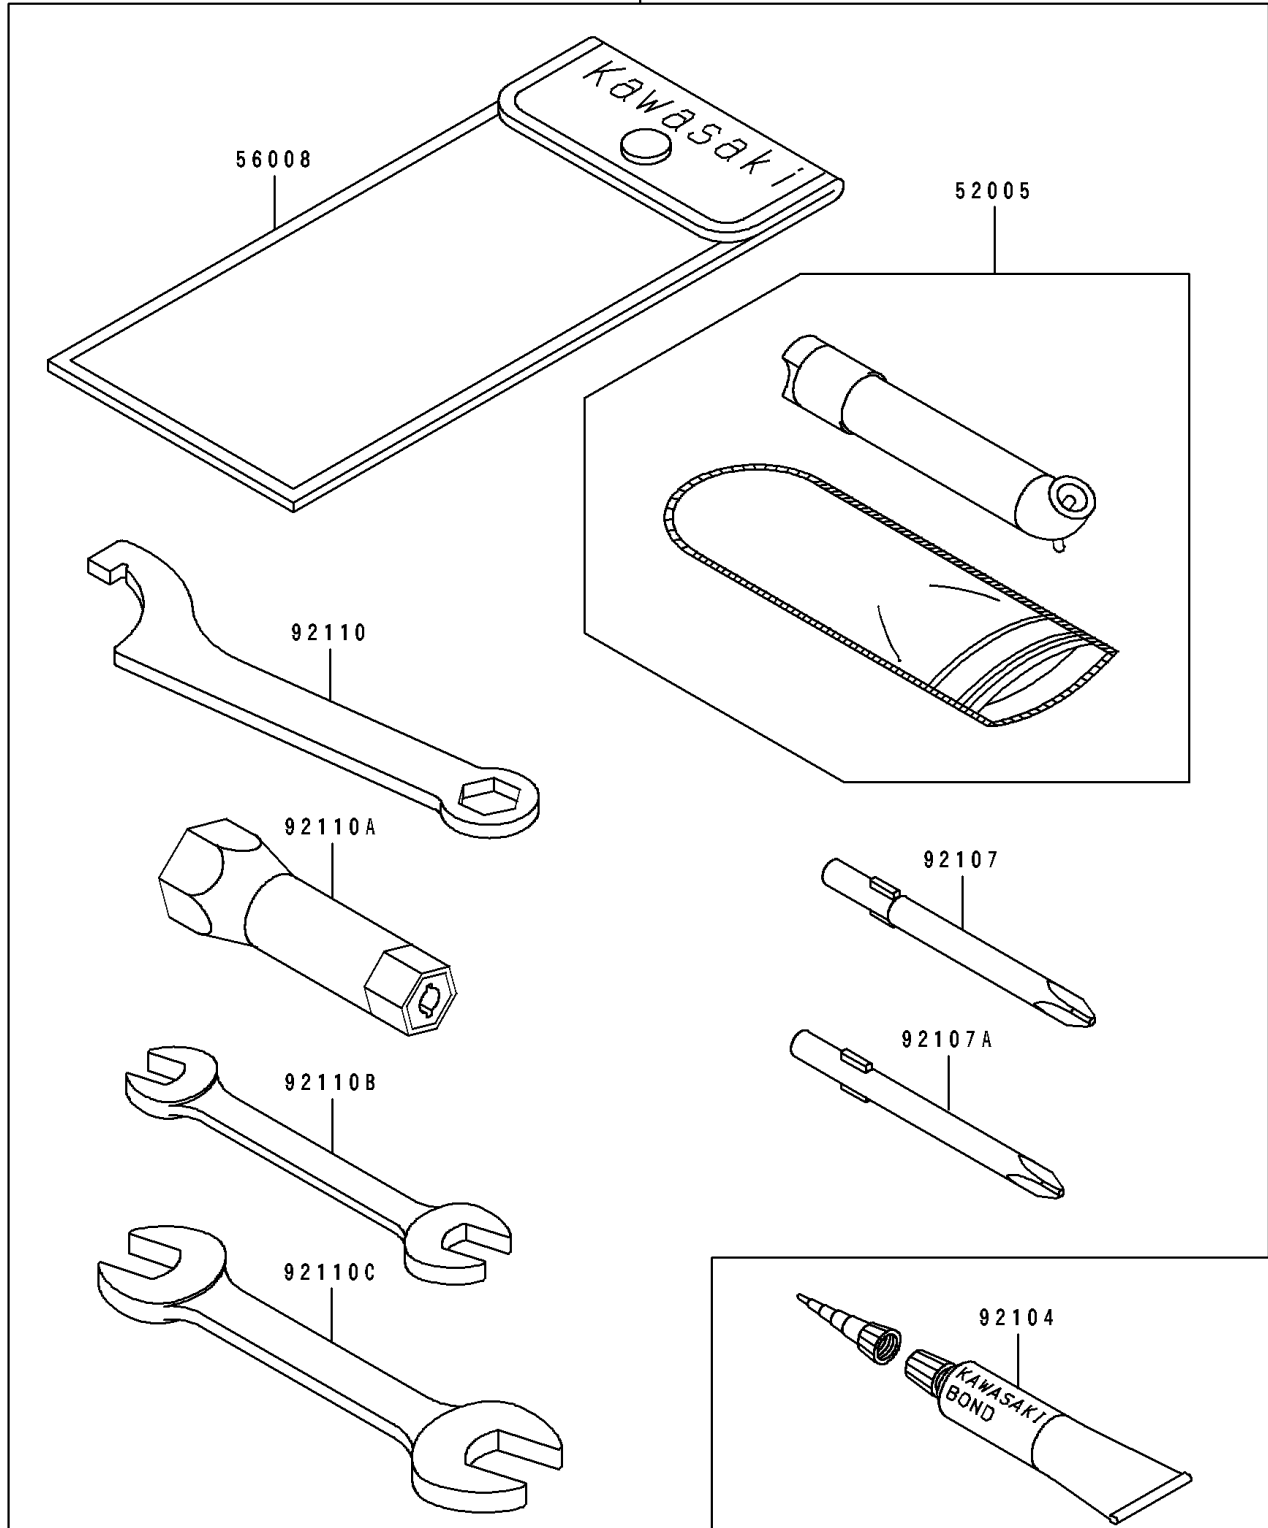

1995 Bayou 400 4X4 PARTS DIAGRAM

Owner's Tools

56007

F2810

1995 Bayou 400 4X4 PARTS LIST

Owner's Tools

ITEM NAME	PART NUMBER	QUANTITY
GAUGE,AIR (Ref # 52005)	52005-1082	1
TOOLKIT (Ref # 56007)	56007-1331	1
BAG,TOOL (Ref # 56008)	56008-1007	1
GASKET-LIQUID,TUBE,100G,SILVER (Ref # 92104)	92104-002	1
TOOL-DRIVER,#3PHILLIPS (Ref # 92107)	92107-005	1
TOOL-DRIVER,#2PHILLIPS (Ref # 92107A)	92107-1053	1
TOOL-WRENCH,HOOK&BOXEND,14MM (Ref # 92110)	92110-1040	1
TOOL-WRENCH,BOX,18MM (Ref # 92110A)	92110-1109	1
TOOL-WRENCH,OPEN END,10X12 (Ref # 92110B)	92110-1152	1
TOOL-WRENCH,OPEN END,14X17 (Ref # 92110C)	92110-1153	1