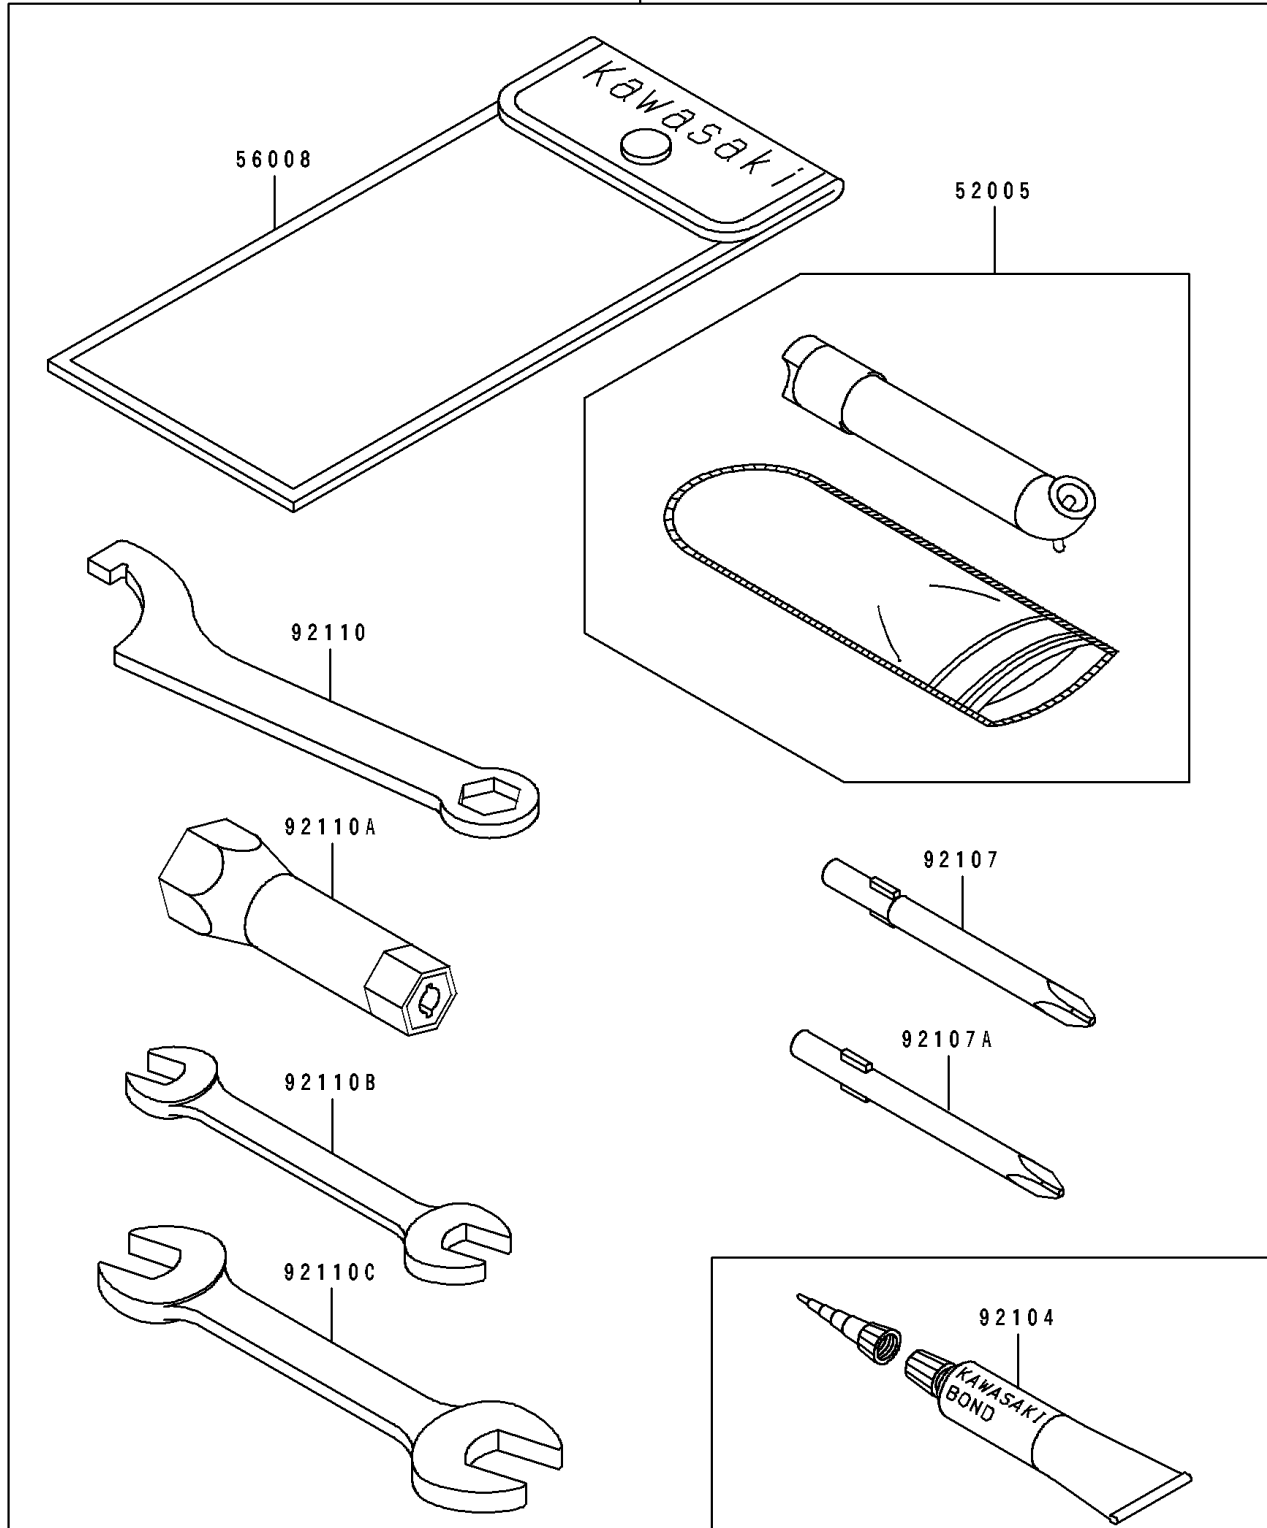

1994 Bayou 400 4X4 PARTS DIAGRAM

Owner's Tools

56007

F2810

1994 Bayou 400 4X4 PARTS LIST

Owner's Tools

ITEM NAME	PART NUMBER	QUANTITY
GAUGE,AIR (Ref # 52005)	52005-1082	1
TOOLKIT (Ref # 56007)	56007-1331	1
BAG,TOOL (Ref # 56008)	56008-1007	1
GASKET-LIQUID,TUBE,100G,SILVER (Ref # 92104)	92104-002	1
TOOL-DRIVER,#3PHILLIPS (Ref # 92107)	92107-005	1
TOOL-DRIVER,#2PHILLIPS (Ref # 92107A)	92107-1053	1
TOOL-WRENCH,HOOK&BOXEND,14MM (Ref # 92110)	92110-1040	1
TOOL-WRENCH,BOX,18MM (Ref # 92110A)	92110-1109	1
TOOL-WRENCH,OPEN END,10X12 (Ref # 92110B)	92110-1152	1
TOOL-WRENCH,OPEN END,14X17 (Ref # 92110C)	92110-1153	1