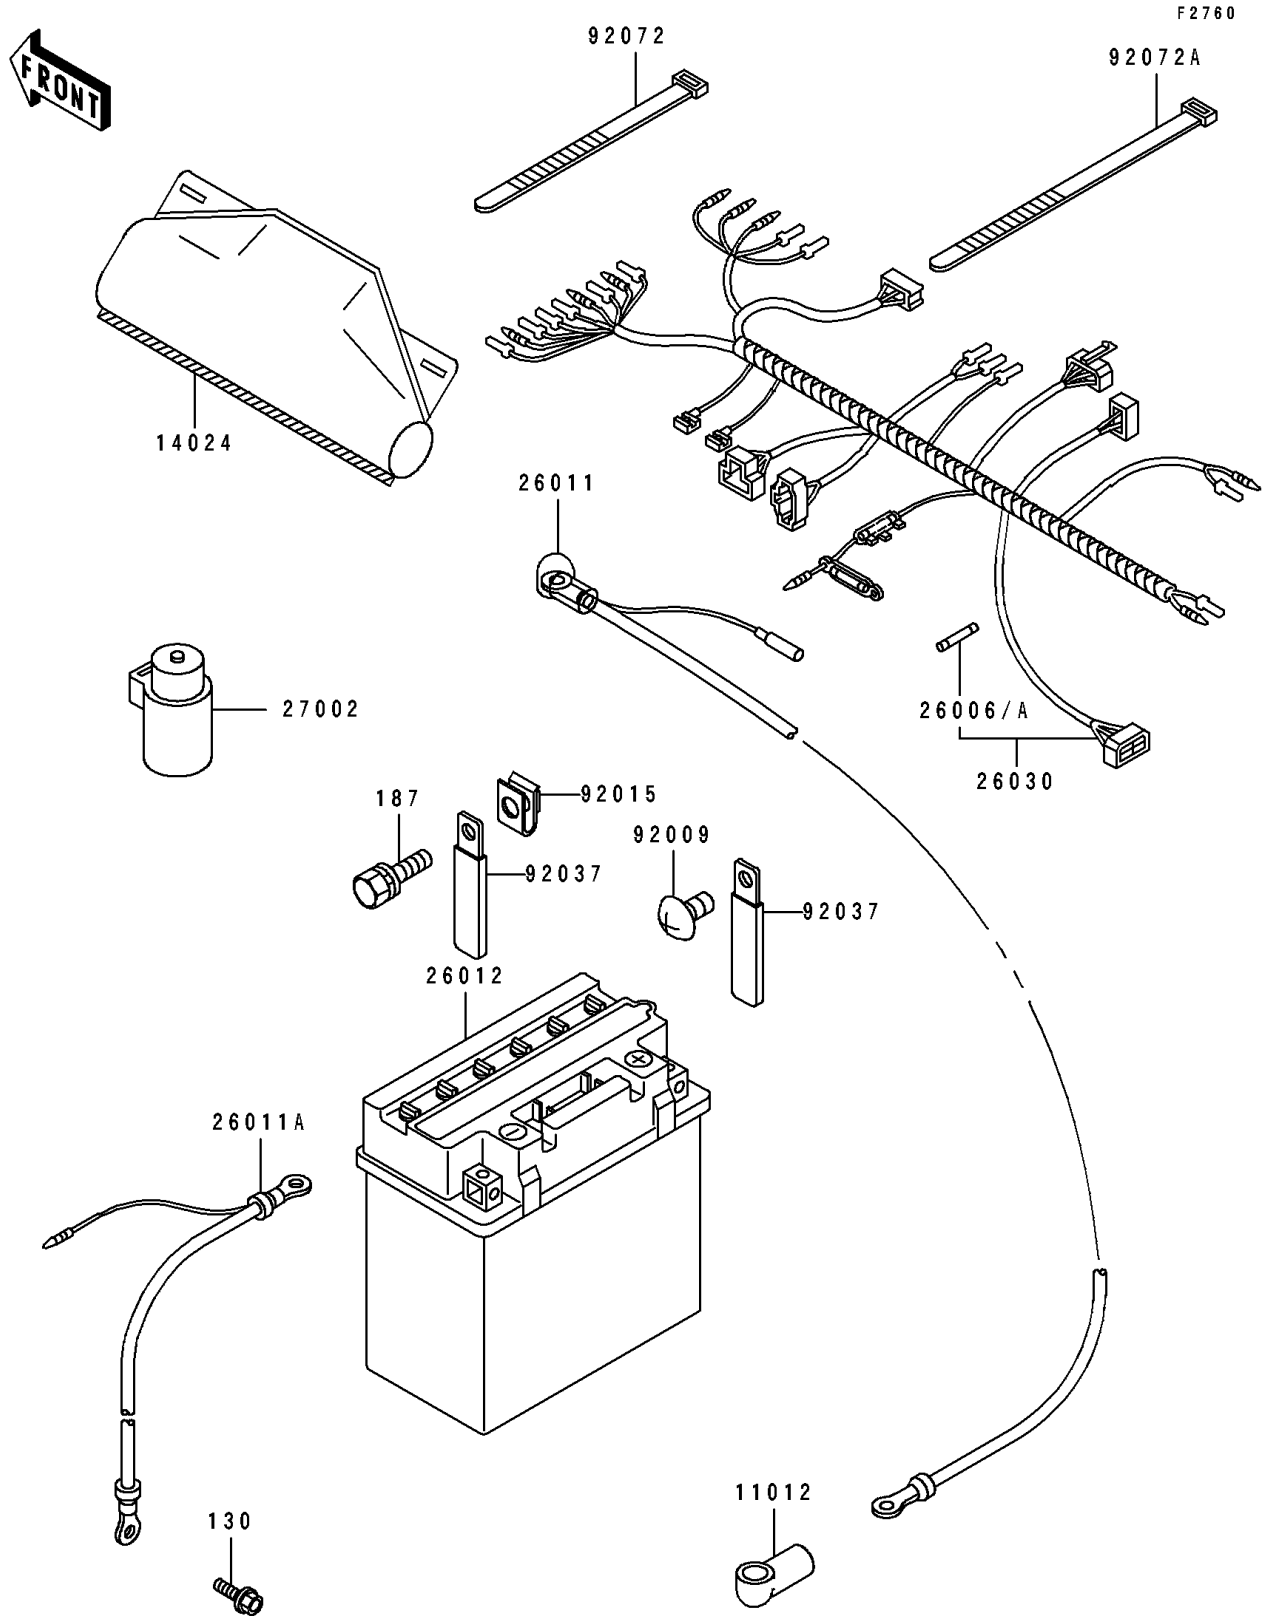

1995 Bayou 400 4X4 PARTS DIAGRAM

Chassis Electrical Equipment

1995 Bayou 400 4X4 PARTS LIST

Chassis Electrical Equipment

ITEM NAME	PART NUMBER	QUANTITY
CAP,TERMINAL (Ref # 11012)	11012-1354	1
COVER,COUPLER (Ref # 14024)	14024-1624	1
FUSE,30A,L=30 (Ref # 26006)	26006-1059	2
FUSE,8A,L=30 (Ref # 26006A)	26006-1062	1
WIRE-LEAD,BATTERY(+) (Ref # 26011)	26011-1513	1
WIRE-LEAD,BATTERY(-) (Ref # 26011A)	26011-1514	1
BATTERY,YB16CL-B,12V 19AH (Ref # 26012)	26012-1242	1
HARNESS,MAIN (Ref # 26030)	26030-1119	1
RELAY-ASSY (Ref # 27002)	27002-1051	1
SCREW,TAPPING,4X8 (Ref # 92009)	92009-1155	3
NUT,6MM (Ref # 92015)	92015-1671	2
CLAMP,WIRING HARNESS (Ref # 92037)	92037-1069	5
BAND,L=123 (Ref # 92072)	92072-030	2
BAND,L=188 (Ref # 92072A)	92072-1239	14
BOLT-FLANGED,6X10 (Ref # 130)	130B0610	1
BOLT-UPSET-WSP (Ref # 187)	187C0614	2