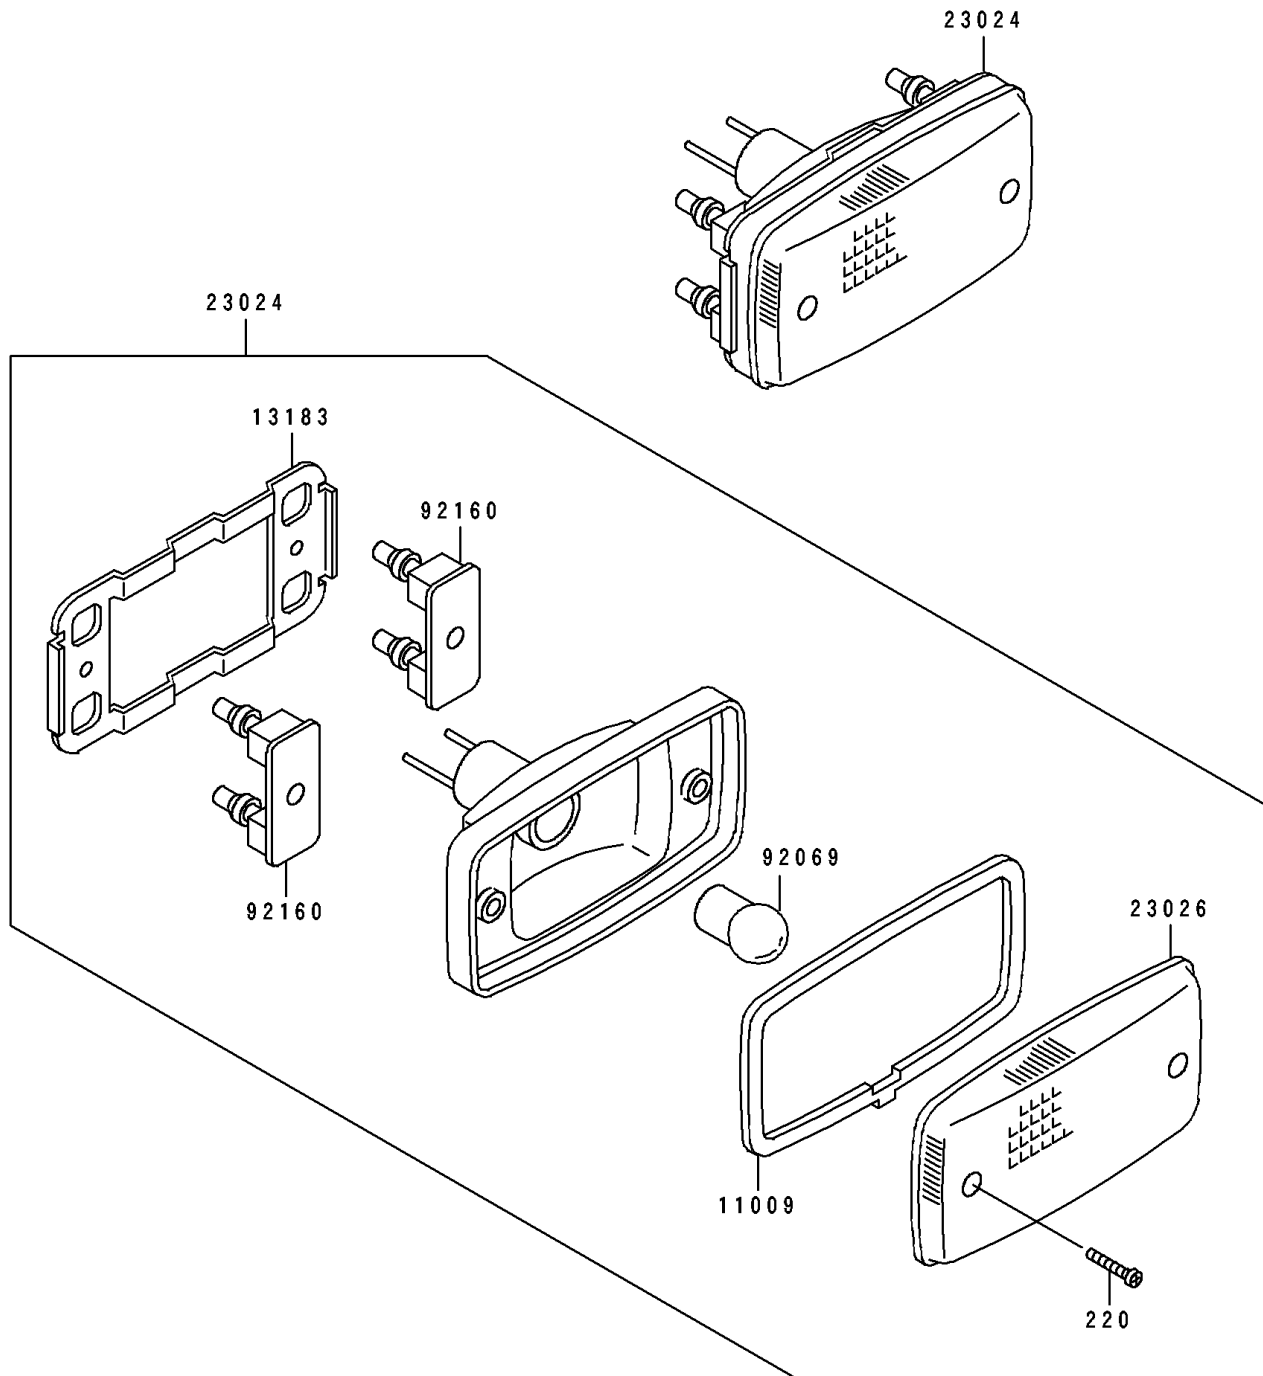

1995 Bayou 400 4X4 PARTS DIAGRAM

Taillight(s)

F2720

1995 Bayou 400 4X4 PARTS LIST

Taillight(s)

| ITEM NAME | PART NUMBER | QUANTITY |
|--------------------------------|-------------|----------|
| GASKET,TAIL LAMP (Ref # 11009) | 11009-4004 | 2 |
| PLATE,TAIL LAMP (Ref # 13183) | 13183-1261 | 2 |
| LAMP-ASSY-TAIL (Ref # 23024) | 23024-1118 | 2 |
| LENS,TAIL LAMP (Ref # 23026) | 23026-4003 | 2 |
| BULB,12V 8W (Ref # 92069) | 92069-1012 | 2 |
| DAMPER,TAIL LAMP (Ref # 92160) | 92160-1053 | 4 |
| SCREW-PAN-CROS (Ref # 220) | 220B0420 | 4 |