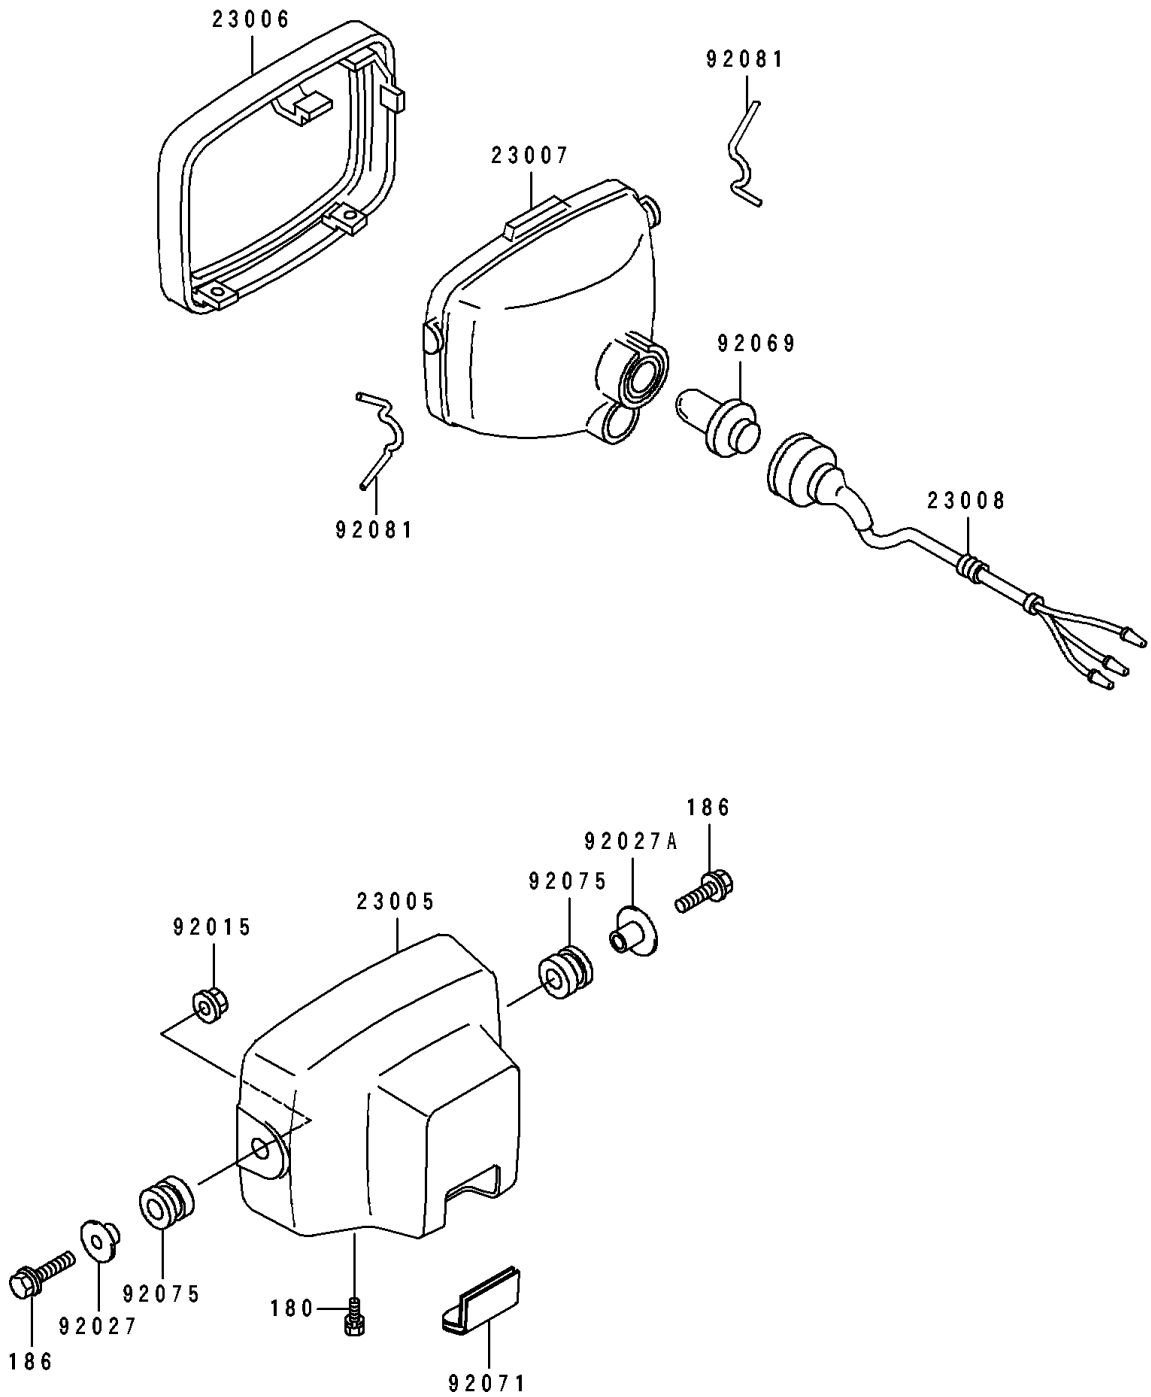

1995 Bayou 400 4X4 PARTS DIAGRAM

Headlight(s)

F2710

1995 Bayou 400 4X4 PARTS LIST

Headlight(s)

ITEM NAME	PART NUMBER	QUANTITY
BODY-COMP-HEAD LAMP,BLACK (Ref # 23005)	23005-1018-6Z	2
RIM-LAMP (Ref # 23006)	23006-1058	2
LENS-COMP,HEAD LAMP (Ref # 23007)	23007-1274	2
SOCKET-ASSY,HEAD LAMP (Ref # 23008)	23008-1357	2
NUT,FLANGED,6MM (Ref # 92015)	92015-1367	2
COLLAR,L=9.6 (Ref # 92027)	92027-1045	2
COLLAR,L=13.1 (Ref # 92027A)	92027-251	2
BULB,12V 25/25W (Ref # 92069)	92069-1010	2
GROMMET,HEAD LAMP (Ref # 92071)	92071-1205	2
DAMPER (Ref # 92075)	92075-277	4
SPRING (Ref # 92081)	92081-1421	4
BOLT-UPSET-WS (Ref # 180)	180C0512	4
BOLT-UPSET-WP (Ref # 186)	186B0630	4