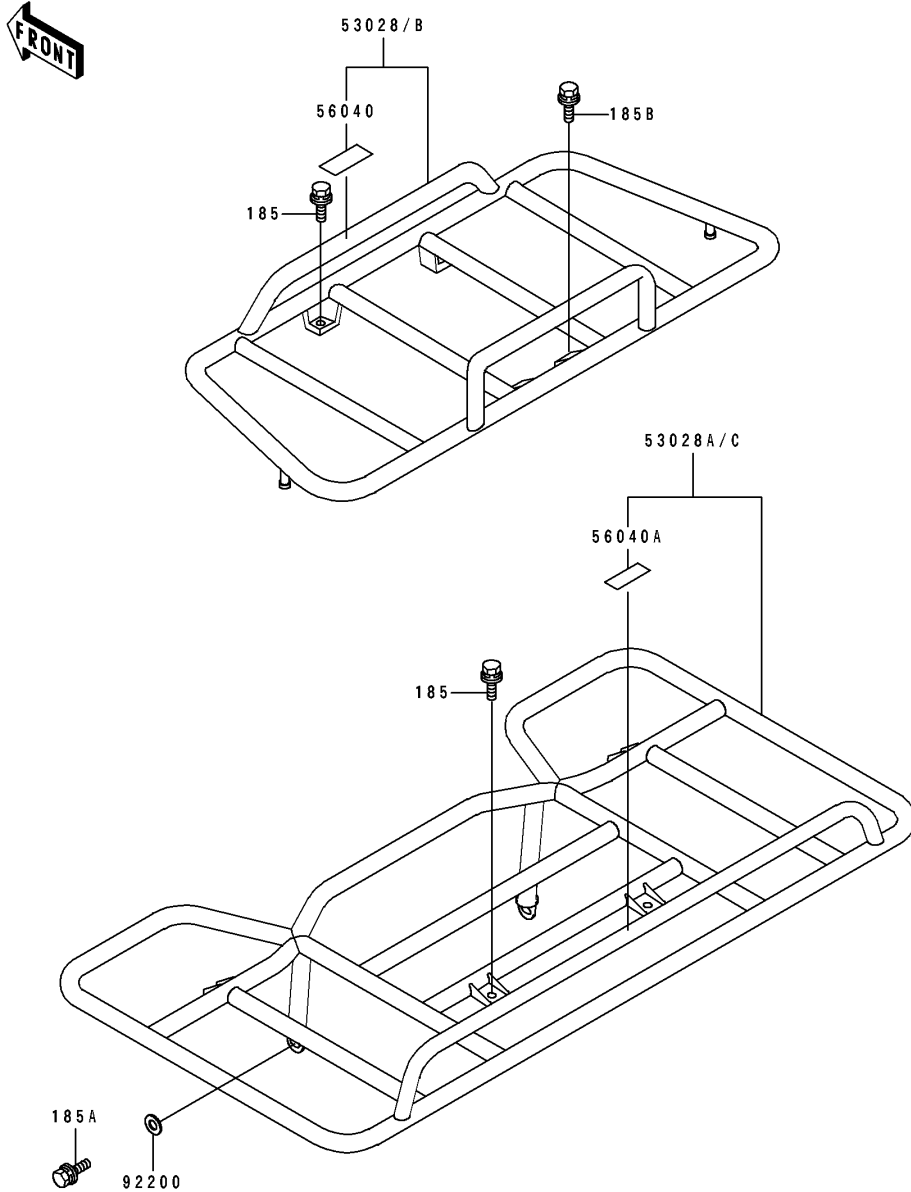

# 1995 Bayou 400 4X4 PARTS DIAGRAM

Carrier(s)

F2520

## 1995 Bayou 400 4X4 PARTS LIST

Carrier(s)

ITEM NAME	PART NUMBER	QUANTITY
CARRIER-ASSY,FR (Ref # 53028)	53028-1072	1
CARRIER-ASSY,RR (Ref # 53028A)	53028-1073	1
CARRIER-ASSY,FR (Ref # 53028B)	53028-1074	1
CARRIER-ASSY,RR (Ref # 53028C)	53028-1075	1
LABEL-WARNING,MAXIMUM LOAD (Ref # 56040)	56040-1321	1
LABEL-WARNING,MAXIMUM LOAD (Ref # 56040A)	56040-1322	1
WASHER,8.5X20X2.3 (Ref # 92200)	92200-1055	2
BOLT-UPSET-WSP-SMALL (Ref # 185)	185C0816	4
BOLT-UPSET-WSP-SMALL,8X20 (Ref # 185A)	185J0820	2
BOLT-UPSET-WSP-SMALL,8X35 (Ref # 185B)	185J0835	2