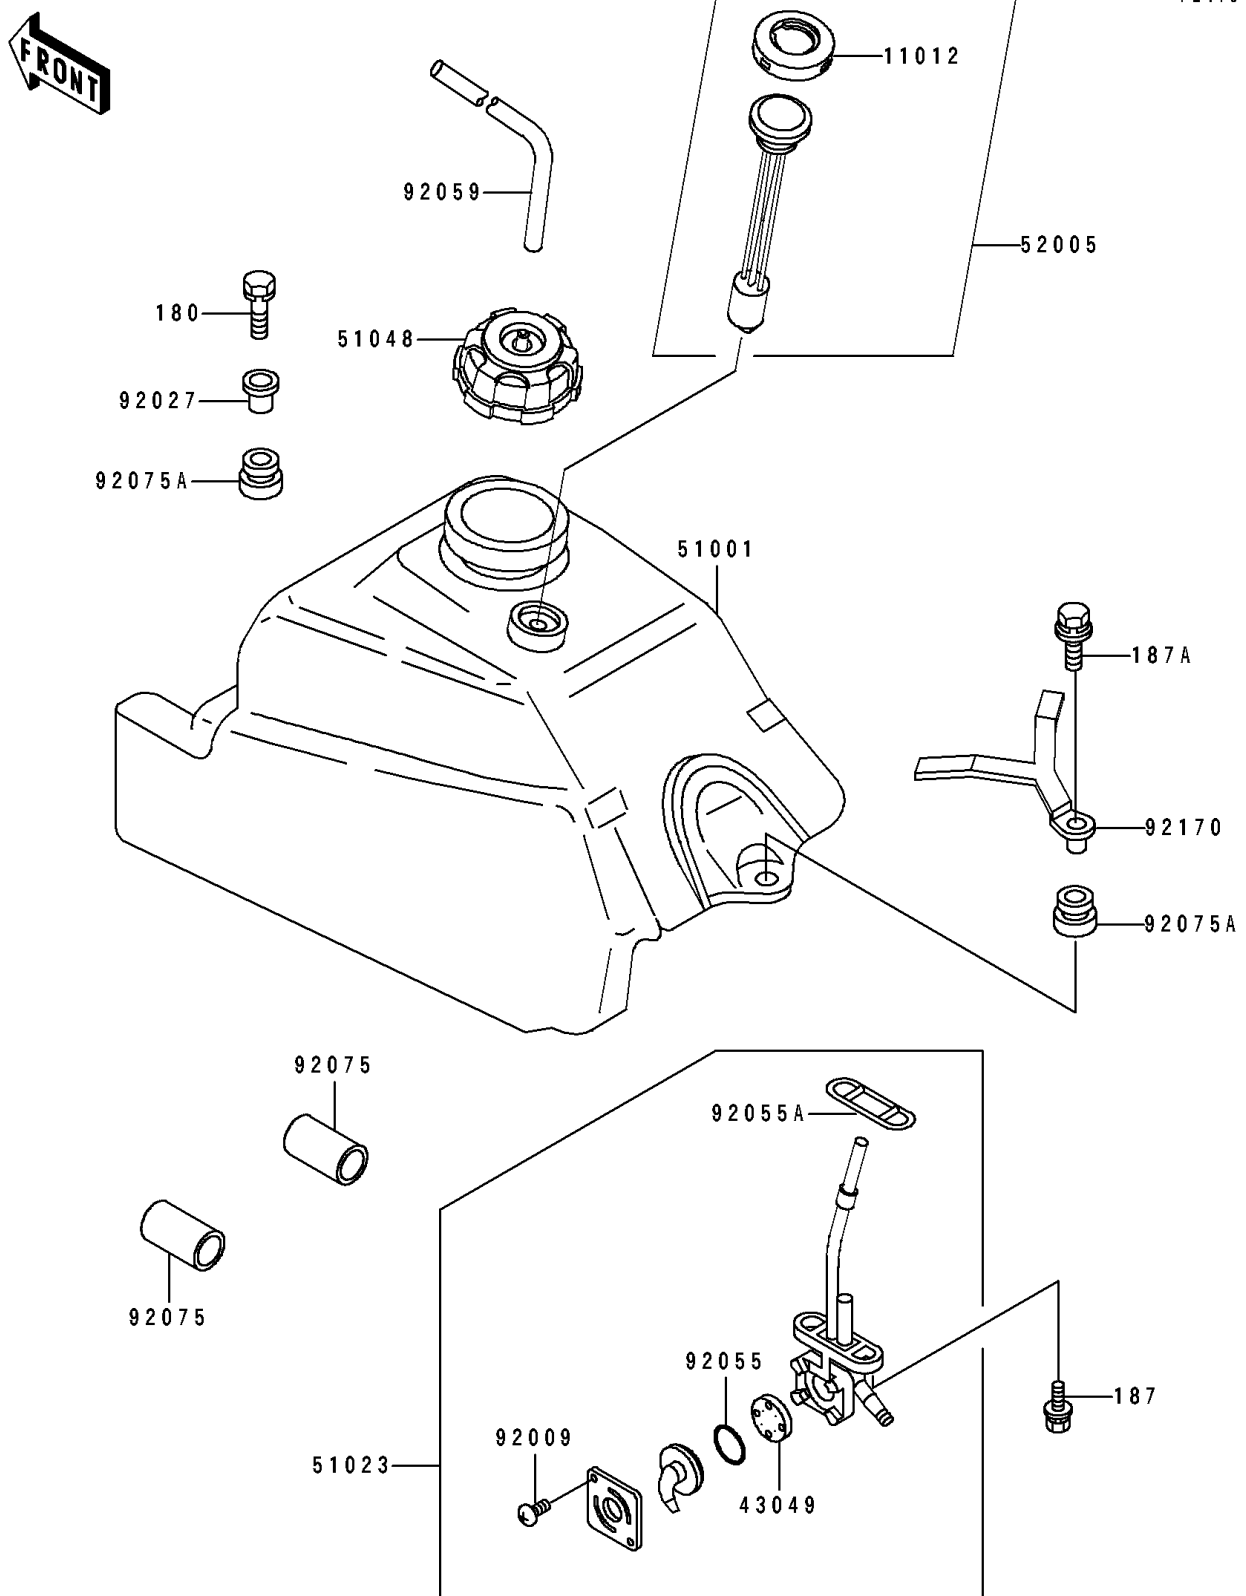

# 1995 Bayou 400 4X4 PARTS DIAGRAM

Fuel Tank

F2410

# 1995 Bayou 400 4X4 PARTS LIST

## Fuel Tank

ITEM NAME	PART NUMBER	QUANTITY
CAP,FUEL GAUGE (Ref # 11012)	11012-1627	1
PACKING,FUEL TAP LEVER (Ref # 43049)	43049-1017	1
TANK-COMP-FUEL (Ref # 51001)	51001-1362	1
TAP-ASSY,FUEL (Ref # 51023)	51023-1159	1
CAP-ASSY-TANK,FUEL (Ref # 51048)	51048-1090	1
GAUGE,FUEL (Ref # 52005)	52005-1086	1
SCREW,3X5 (Ref # 92009)	92009-1123	2
COLLAR,L=16.1 (Ref # 92027)	92027-1847	2
RING-O,FUEL TAP LEVER (Ref # 92055)	92055-1111	1
RING-O,FUEL TAP PACKING (Ref # 92055A)	92055-1348	1
TUBE,5X9.4X300 (Ref # 92059)	92059-1982	1
DAMPER,FUEL TANK,FR,UNDER (Ref # 92075)	92075-1369	2
DAMPER (Ref # 92075A)	92075-1787	3
CLAMP,HOSE (Ref # 92170)	92170-1070	1
BOLT-UPSET-WS,6X25 (Ref # 180)	180D0625	2
BOLT-UPSET-WSP (Ref # 187)	187B0614	2
BOLT-UPSET-WSP (Ref # 187A)	187D0630	1