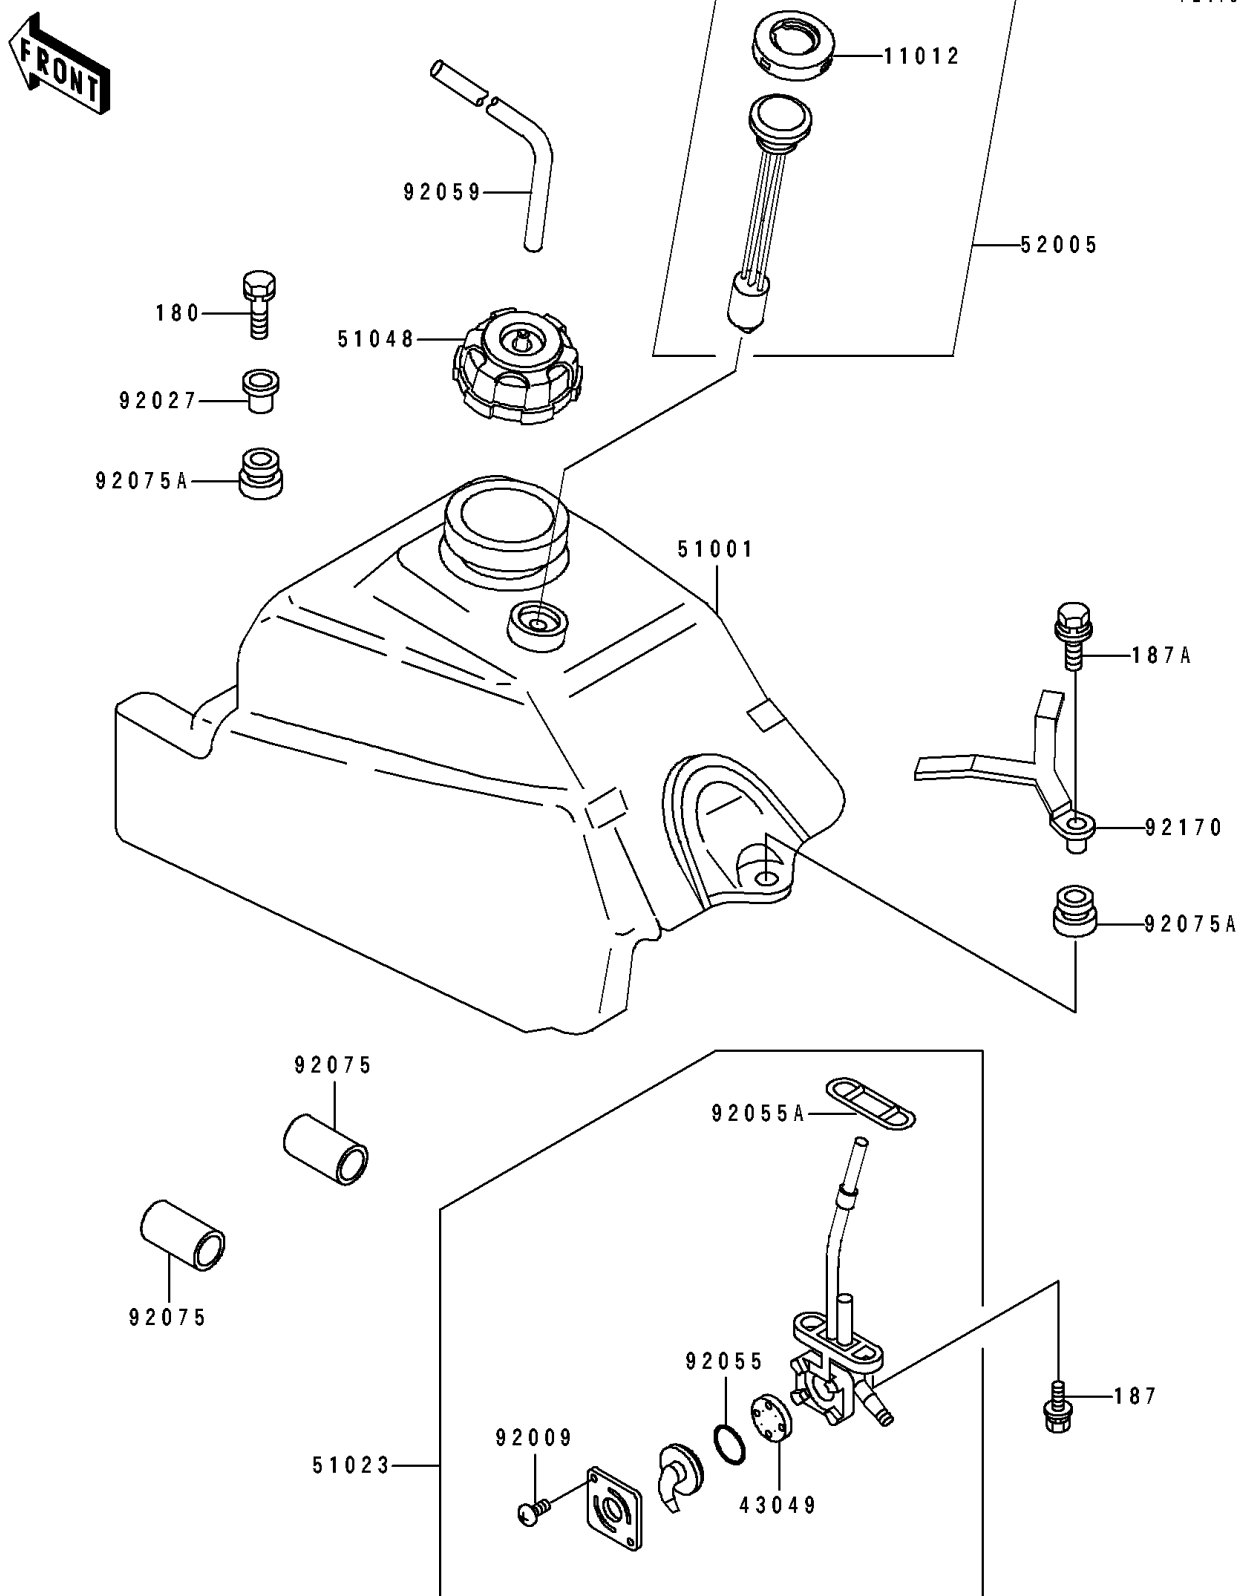

1995 Bayou 400 4X4 PARTS DIAGRAM

Fuel Tank

F2410

1995 Bayou 400 4X4 PARTS LIST

Fuel Tank

| ITEM NAME | PART NUMBER | QUANTITY |
|---|-------------|----------|
| CAP,FUEL GAUGE (Ref # 11012) | 11012-1627 | 1 |
| PACKING,FUEL TAP LEVER (Ref # 43049) | 43049-1017 | 1 |
| TANK-COMP-FUEL (Ref # 51001) | 51001-1362 | 1 |
| TAP-ASSY,FUEL (Ref # 51023) | 51023-1159 | 1 |
| CAP-ASSY-TANK,FUEL (Ref # 51048) | 51048-1090 | 1 |
| GAUGE,FUEL (Ref # 52005) | 52005-1086 | 1 |
| SCREW,3X5 (Ref # 92009) | 92009-1123 | 2 |
| COLLAR,L=16.1 (Ref # 92027) | 92027-1847 | 2 |
| RING-O,FUEL TAP LEVER (Ref # 92055) | 92055-1111 | 1 |
| RING-O,FUEL TAP PACKING (Ref # 92055A) | 92055-1348 | 1 |
| TUBE,5X9.4X300 (Ref # 92059) | 92059-1982 | 1 |
| DAMPER,FUEL TANK,FR,UNDER (Ref # 92075) | 92075-1369 | 2 |
| DAMPER (Ref # 92075A) | 92075-1787 | 3 |
| CLAMP,HOSE (Ref # 92170) | 92170-1070 | 1 |
| BOLT-UPSET-WS,6X25 (Ref # 180) | 180D0625 | 2 |
| BOLT-UPSET-WSP (Ref # 187) | 187B0614 | 2 |
| BOLT-UPSET-WSP (Ref # 187A) | 187D0630 | 1 |