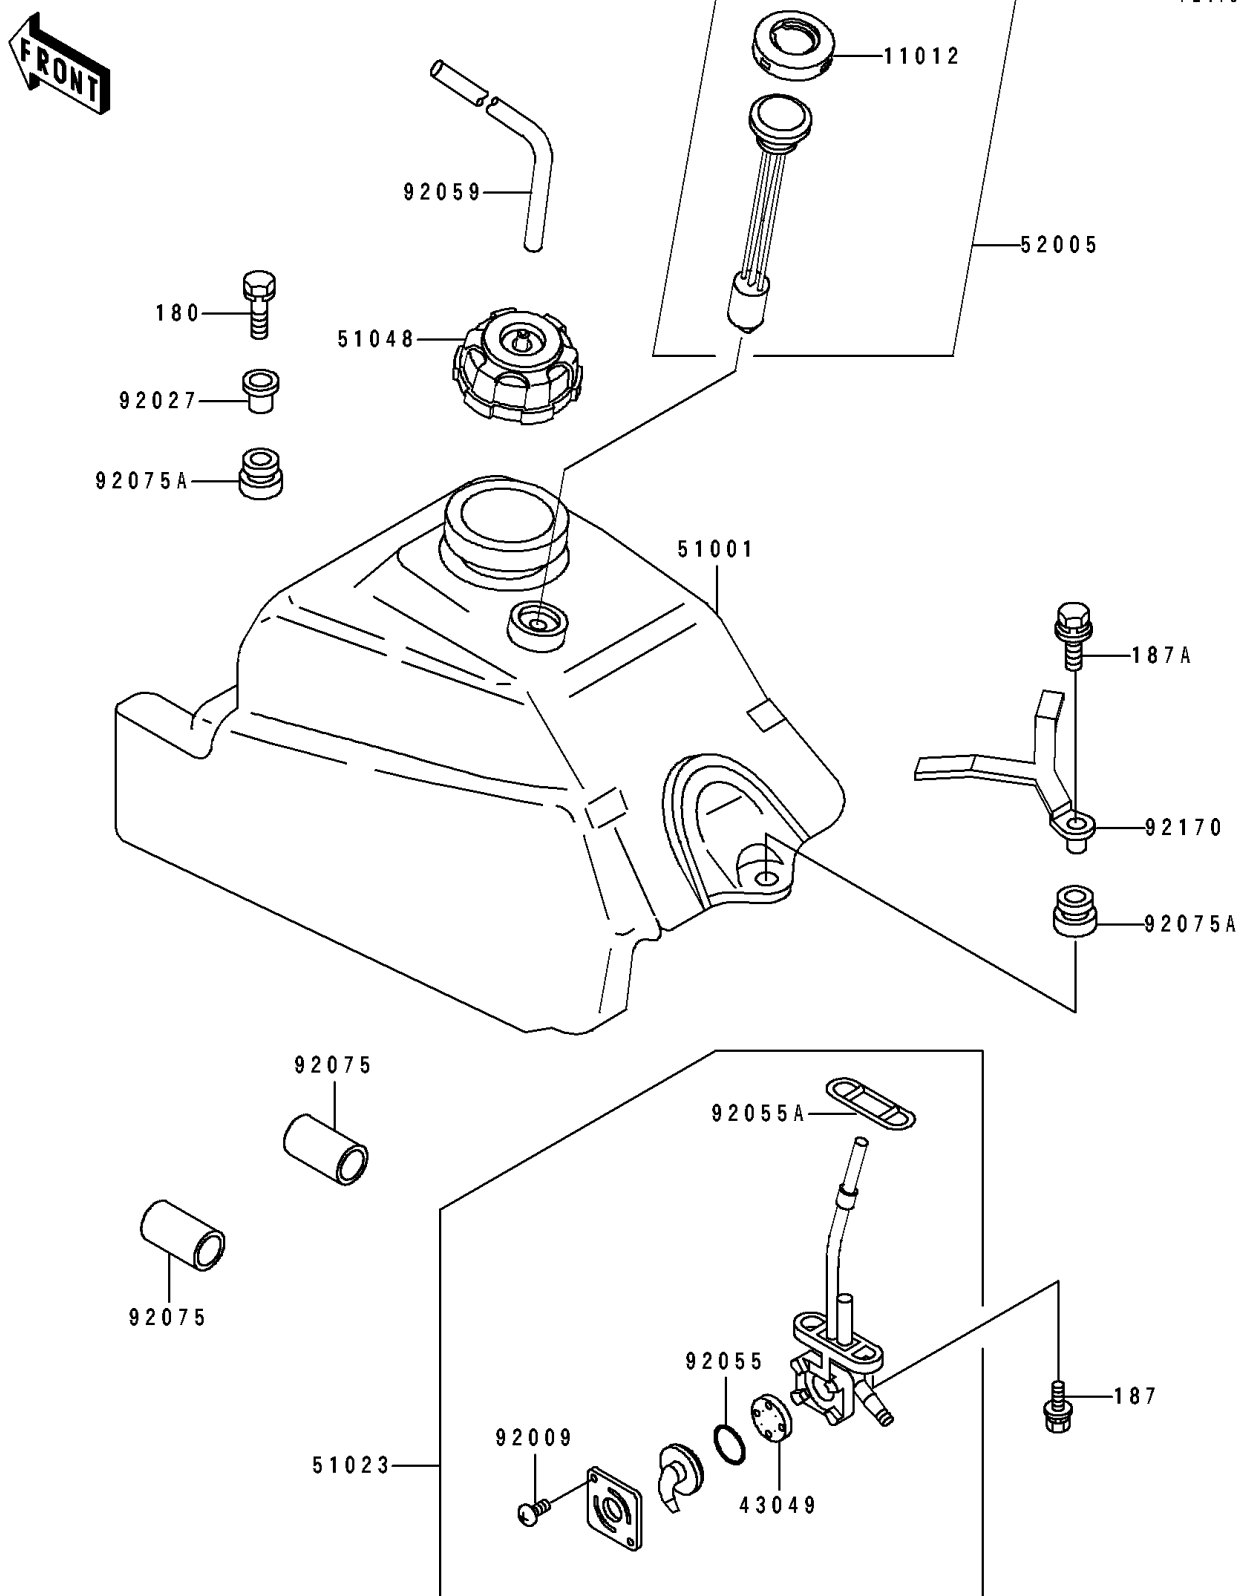

1994 Bayou 400 4X4 PARTS DIAGRAM

Fuel Tank

F2410

1994 Bayou 400 4X4 PARTS LIST

Fuel Tank

ITEM NAME	PART NUMBER	QUANTITY
-----------	-------------	----------