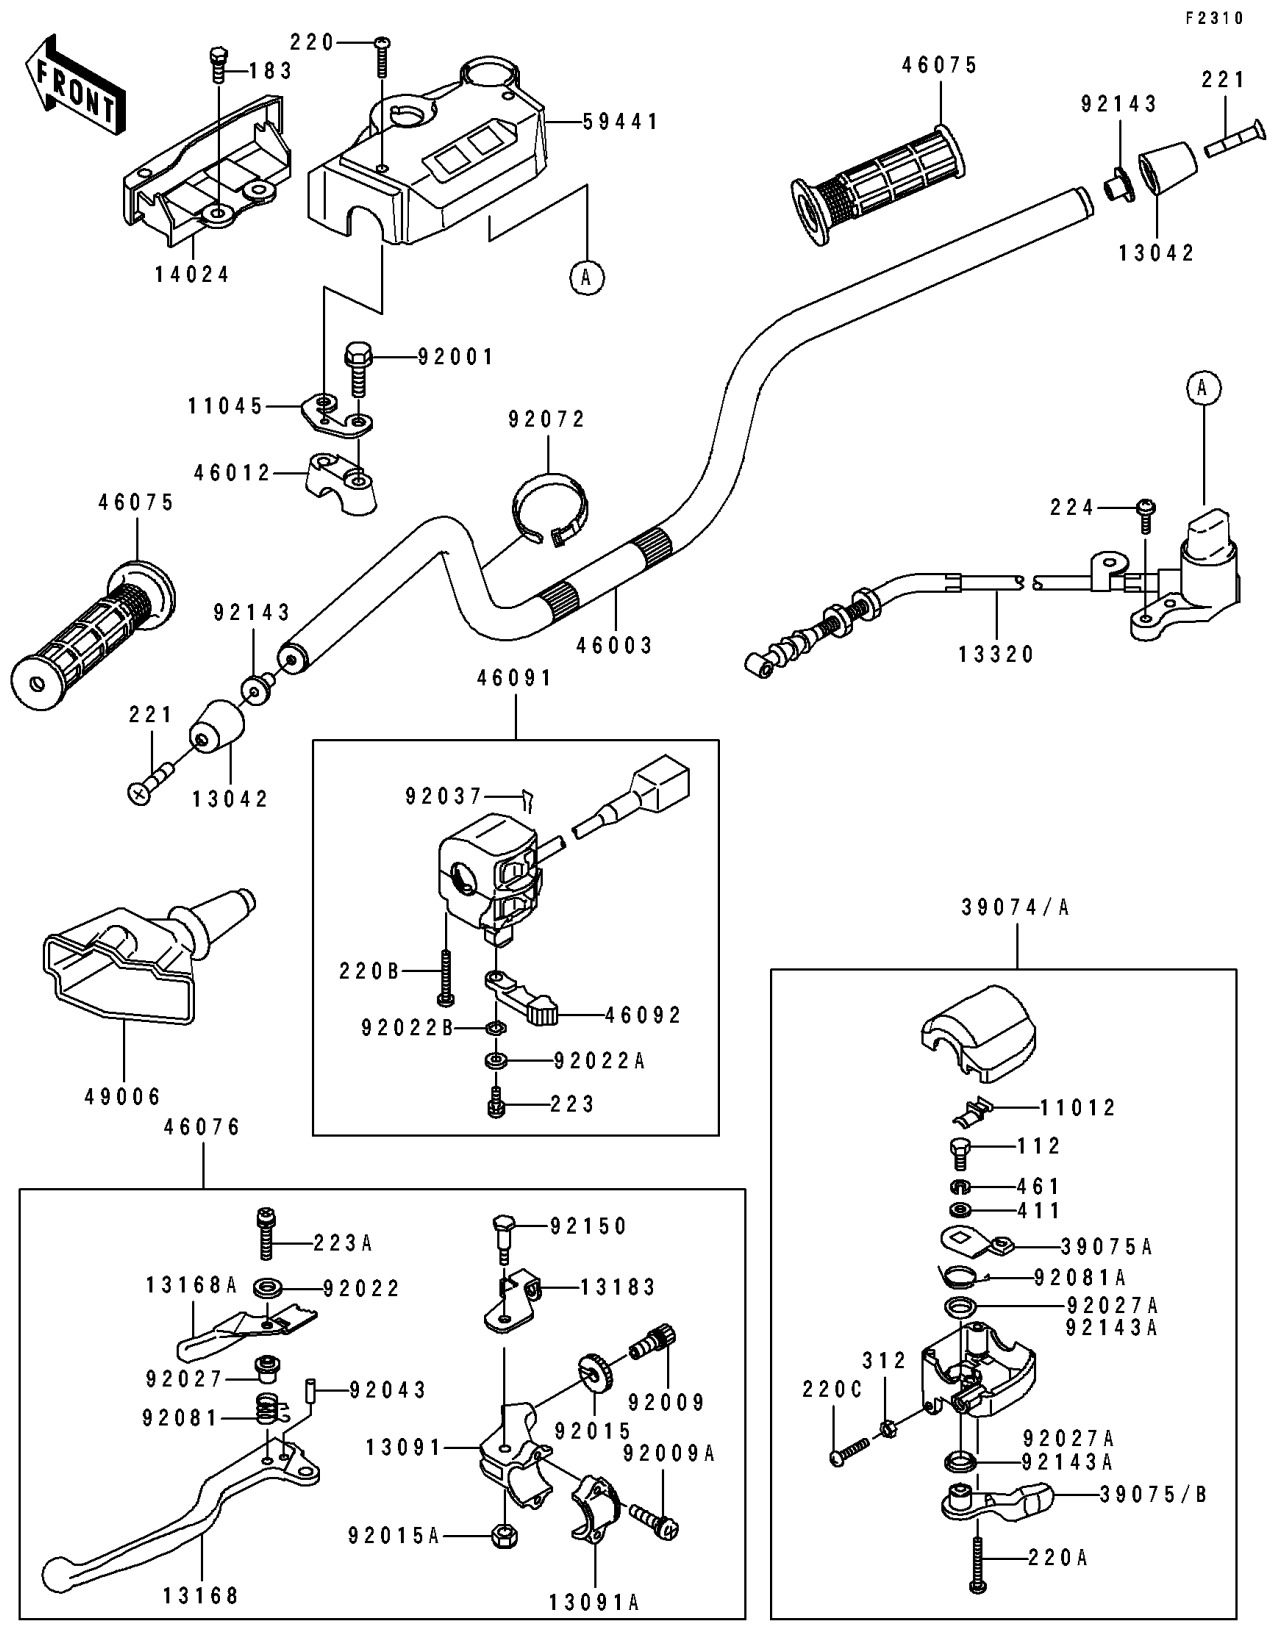

1994 Bayou 400 4X4 PARTS DIAGRAM

Handlebar