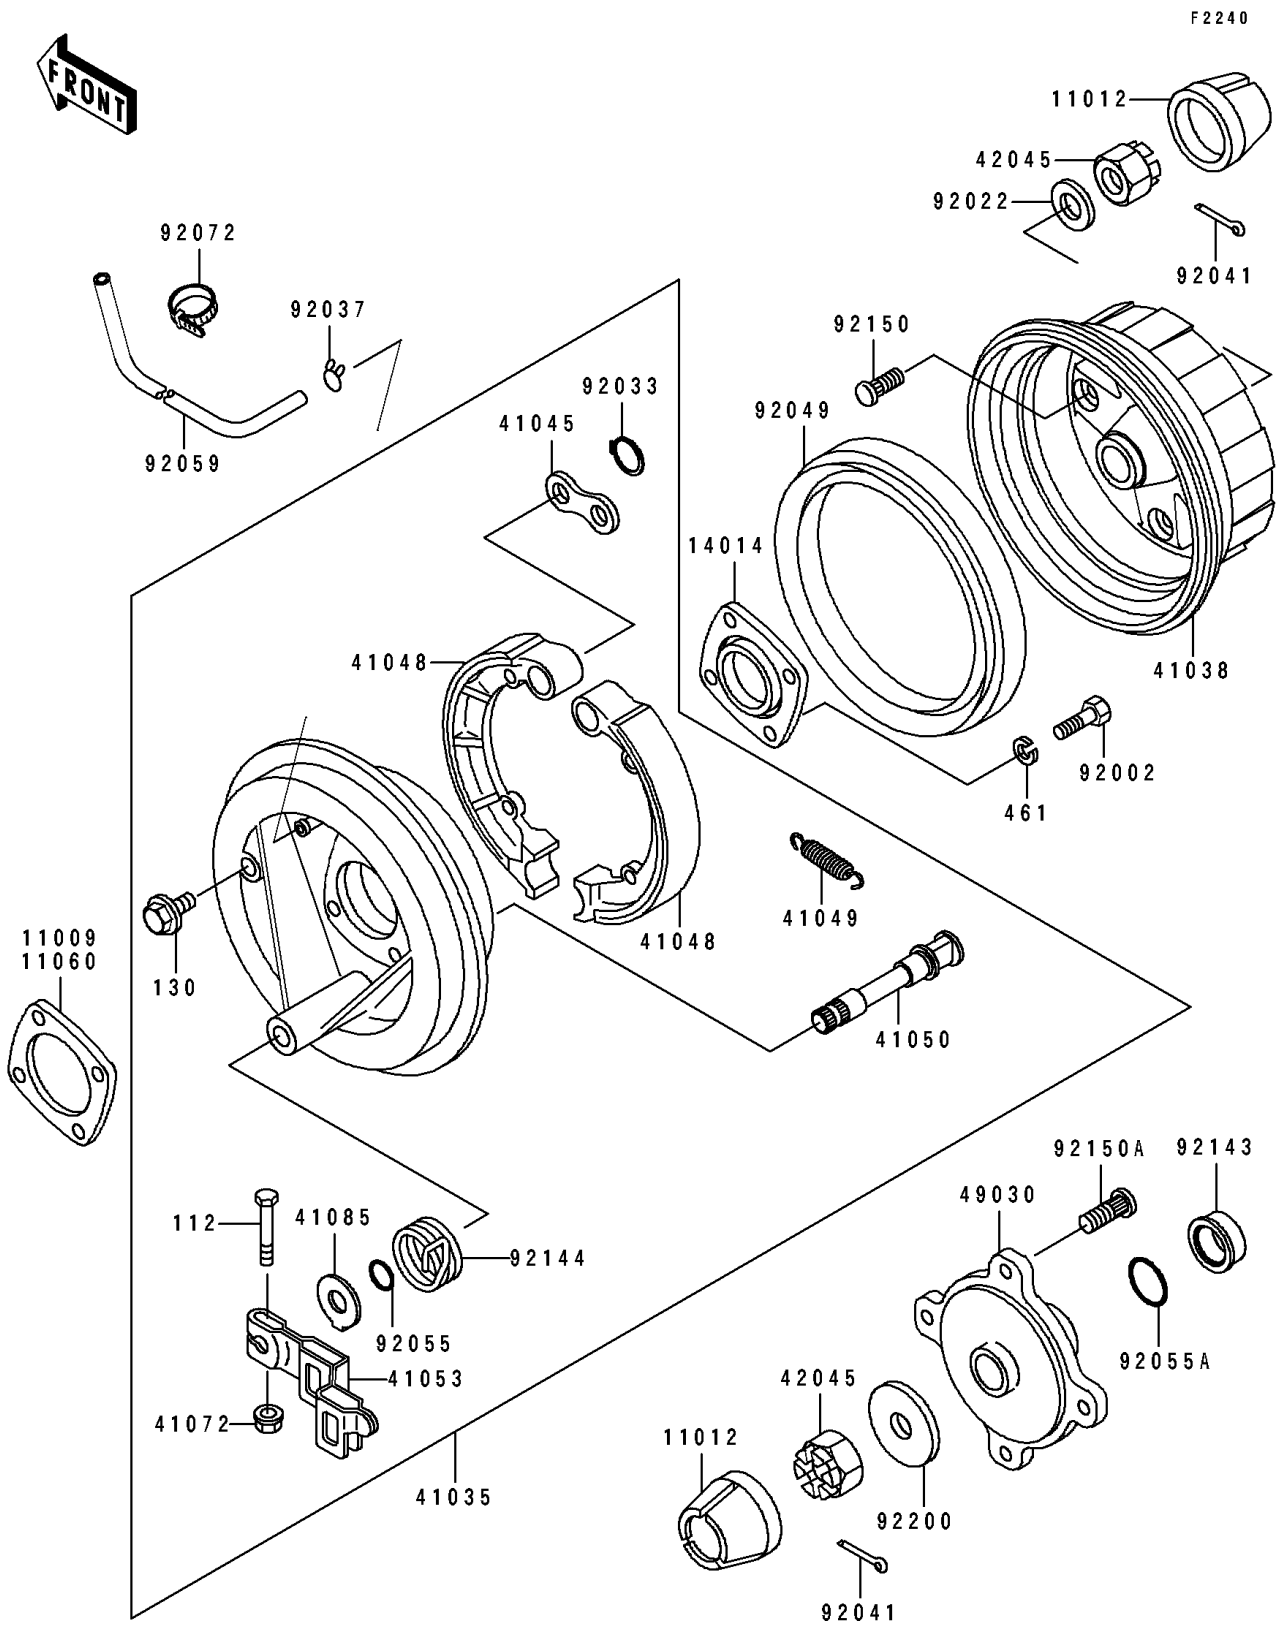

1995 Bayou 400 4X4 PARTS DIAGRAM

Rear Hub

1995 Bayou 400 4X4 PARTS LIST

Rear Hub

ITEM NAME	PART NUMBER	QUANTITY
CAP,WHEEL (Ref # 11012)	11012-1519	2
GASKET (Ref # 11060)	11060-1561	1
PLATE-POSITION (Ref # 14014)	14014-1072	1
PANEL-ASSY-BRAKE,RR,RH (Ref # 41035)	41035-1305	1
DRUM,REAR BRAKE (Ref # 41038)	41038-1202	1
WASHER (Ref # 41045)	41045-006	1
SHOE-BRAKE (Ref # 41048)	41048-1082	2
SPRING,BRAKE SHOE (Ref # 41049)	41049-012	2
CAM-BRAKE (Ref # 41050)	41050-1077	1
LEVER-BRAKE CAM (Ref # 41053)	41053-1078	1
NUT,6MM (Ref # 41072)	41072-007	1
INDICATOR (Ref # 41085)	41085-1062	1
NUT,CASTLE,18MM (Ref # 42045)	42045-018	2
HUB,RR,LH (Ref # 49030)	49030-1111	1
BOLT,10X30 (Ref # 92002)	92002-1918	4
WASHER,18.3X34X4.5 (Ref # 92022)	92022-1658	1
RING-SNAP,15MM (Ref # 92033)	92033-1250	2
CLAMP,TUBE (Ref # 92037)	92037-147	1
COTTER,4.0X35 (Ref # 92041)	92041-1053	2
SEAL-OIL,SD07 190 225 16 NS (Ref # 92049)	92049-1312	1
RING-O,ID=16.4 (Ref # 92055)	92055-1376	1
RING-O,ID=24.5 (Ref # 92055A)	92055-1459	1
TUBE,4.7X9.5X1240 (Ref # 92059)	92059-1968	1
BAND,L=188 (Ref # 92072)	92072-1239	3
COLLAR (Ref # 92143)	92143-1585	1
SPRING (Ref # 92144)	92144-1365	1
BOLT,10MM (Ref # 92150)	92150-1110	4
BOLT (Ref # 92150A)	92150-1289	4
WASHER,18.5X52X4.5 (Ref # 92200)	92200-1139	1

1995 Bayou 400 4X4 PARTS LIST

Rear Hub

ITEM NAME	PART NUMBER	QUANTITY
BOLT-UPSET (Ref # 112)	112H0640	1
BOLT-FLANGED,10X12 (Ref # 130)	130B1012	1
WASHER-SPRING,10MM (Ref # 461)	461F1000	4