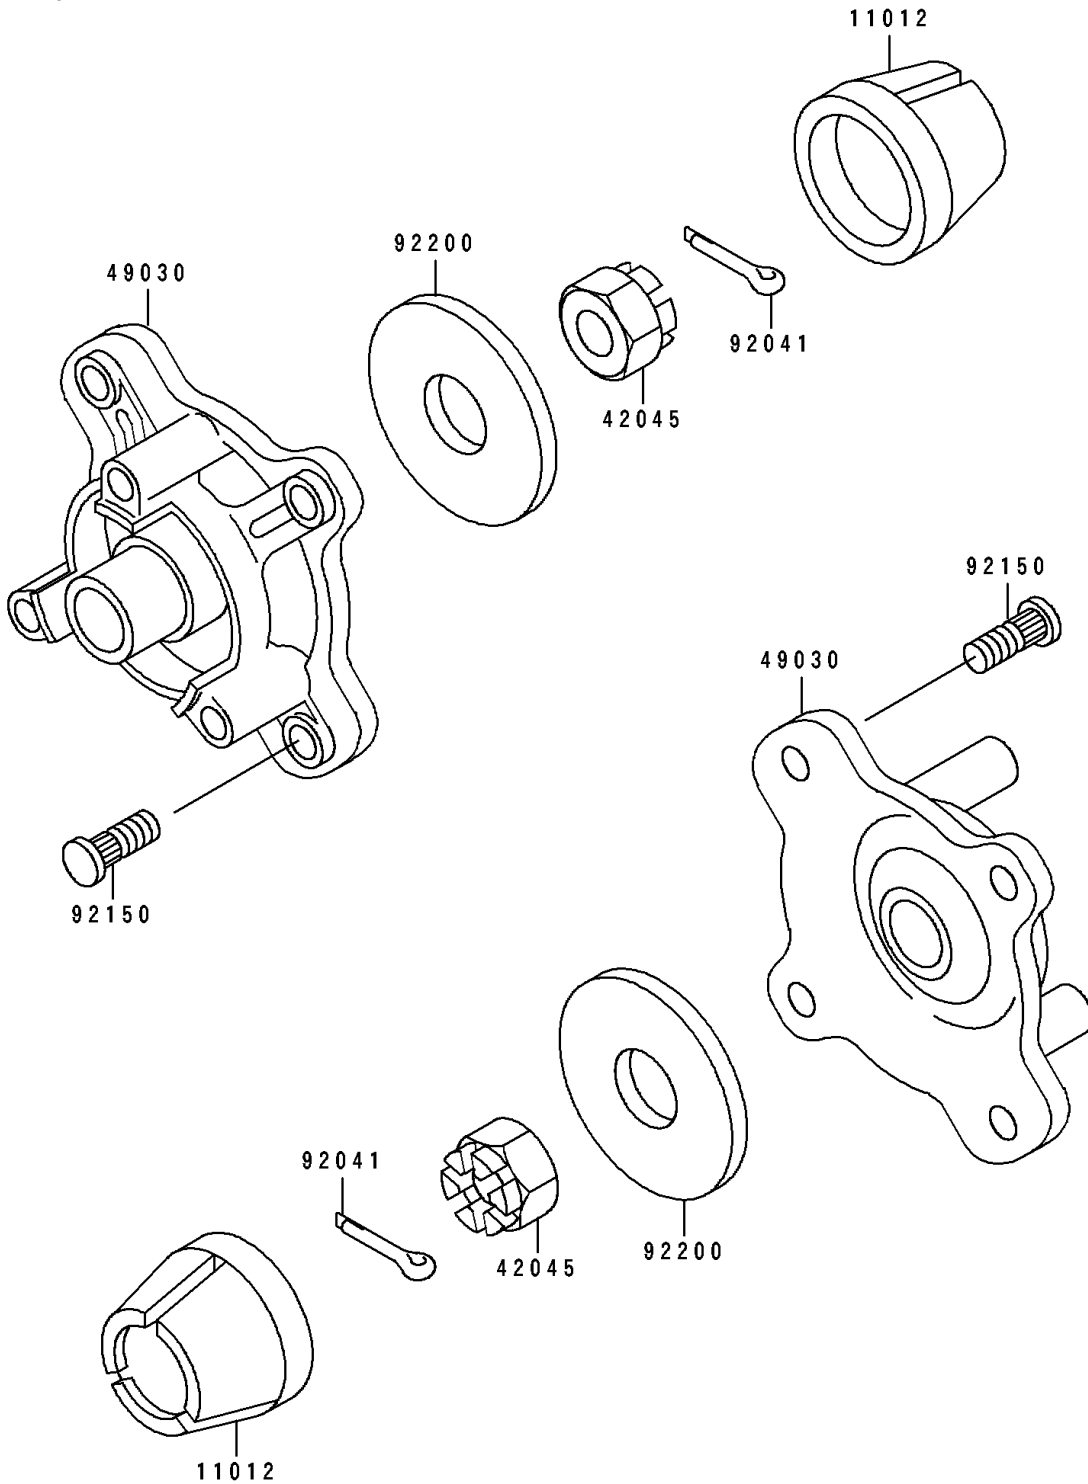

1995 Bayou 400 4X4 PARTS DIAGRAM

Front Hub

F2230

1995 Bayou 400 4X4 PARTS LIST

Front Hub

ITEM NAME	PART NUMBER	QUANTITY
CAP,WHEEL (Ref # 11012)	11012-1519	2
NUT,CASTLE,18MM (Ref # 42045)	42045-018	2
HUB,FR (Ref # 49030)	49030-1102	2
COTTER,4.0X35 (Ref # 92041)	92041-1053	2
BOLT (Ref # 92150)	92150-1289	8
WASHER,18.5X52X4.5 (Ref # 92200)	92200-1139	2