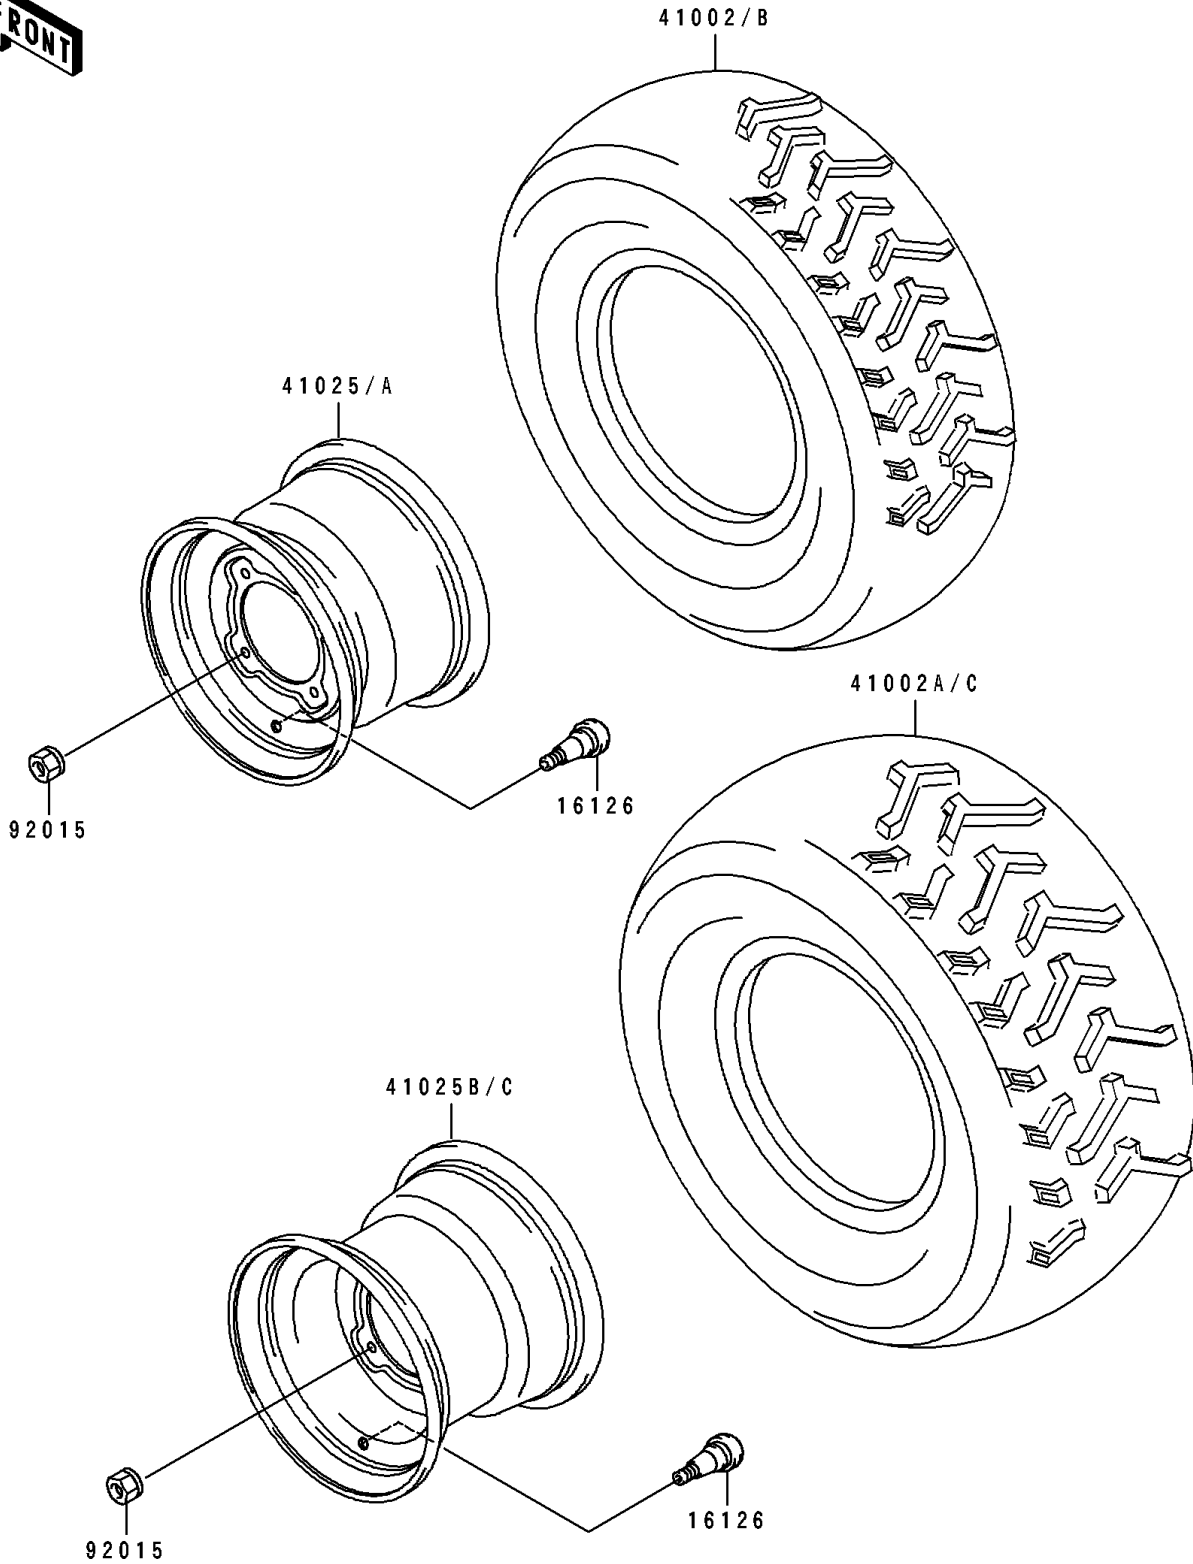

# 1995 Bayou 400 4X4 PARTS DIAGRAM

Wheels/Tires

F2210

## 1995 Bayou 400 4X4 PARTS LIST

### Wheels/Tires

<b>ITEM NAME</b>	<b>PART NUMBER</b>	<b>QUANTITY</b>
VALVE (Ref # 16126)	16126-4001	4
TIRE,FR,AT24X8-11(GOOD YEAR) (Ref # 41002B)	41002-1989	2
TIRE,RR,AT24X10-11(GOOD YEAR) (Ref # 41002C)	41002-1990	2
RIM,FR,11X6.5,SILVER NO.40 (Ref # 41025)	41025-1196-5A	2
RIM,RR,11X8.0,SILVER NO.40 (Ref # 41025B)	41025-1268-5A	2
NUT,LOCK,10MM (Ref # 92015)	92015-1808	16