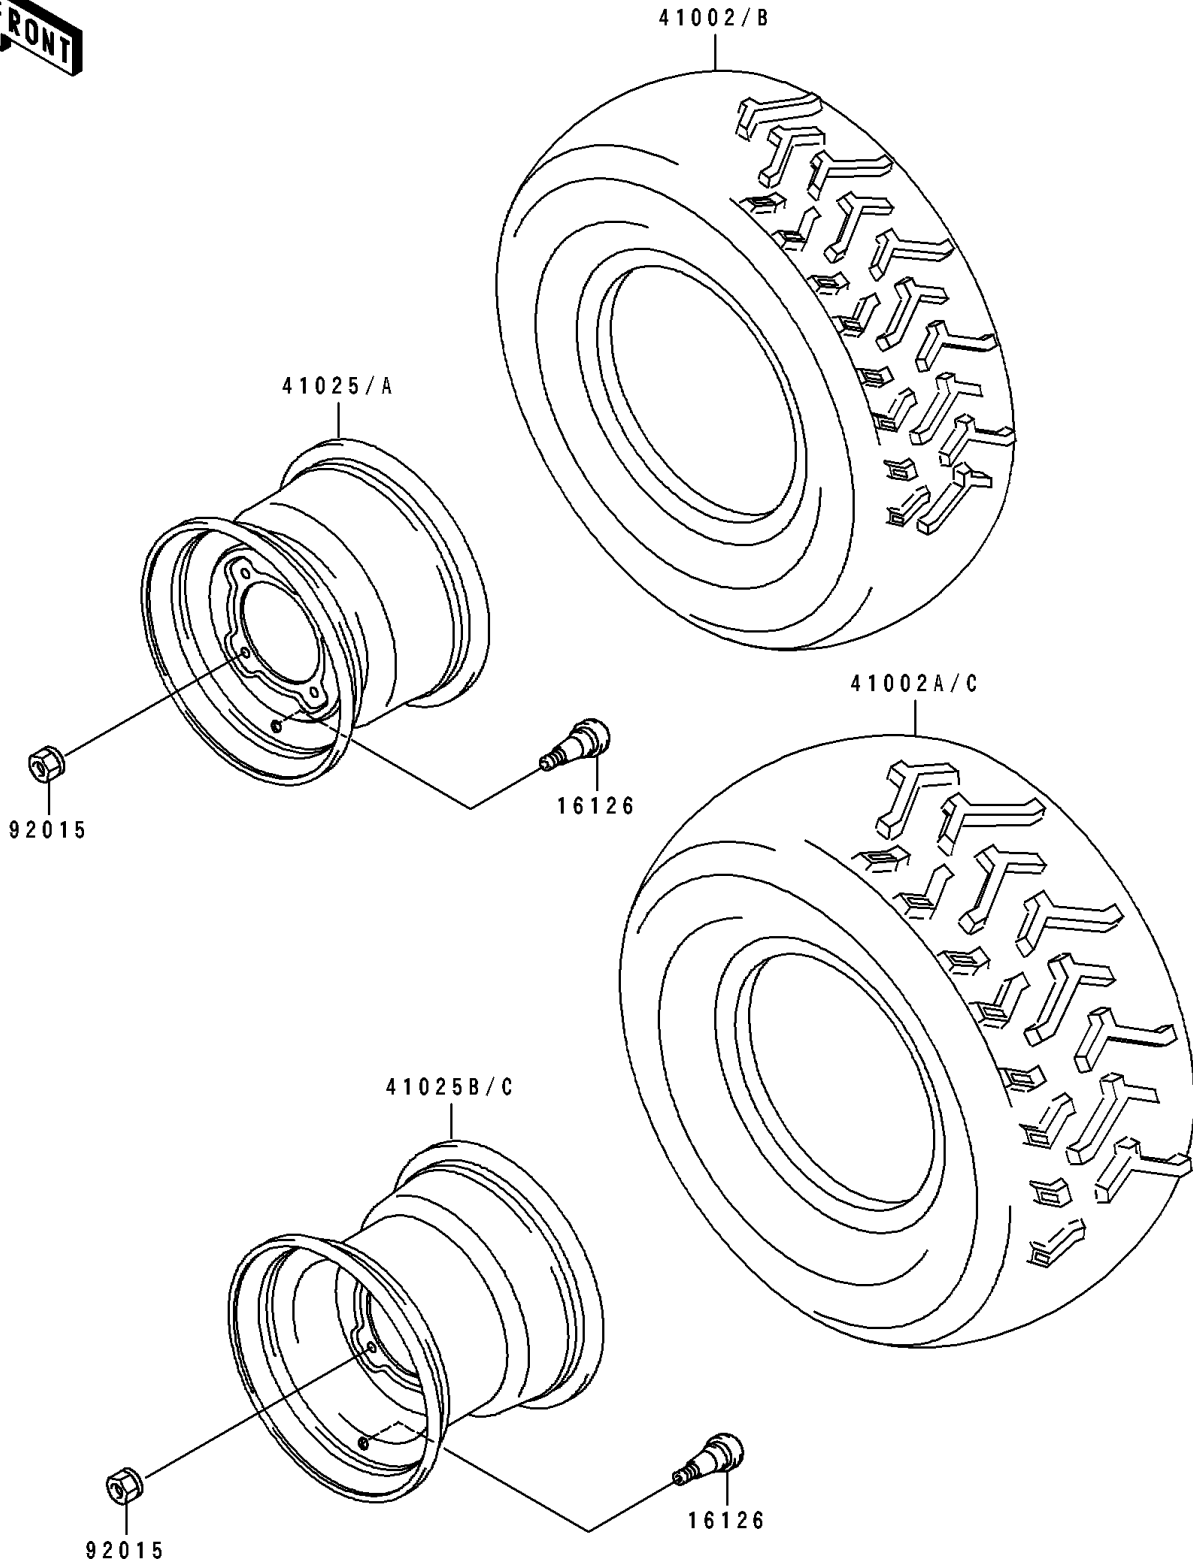

# 1994 Bayou 400 4X4 PARTS DIAGRAM

Wheels/Tires

F2210

## 1994 Bayou 400 4X4 PARTS LIST

### Wheels/Tires

ITEM NAME	PART NUMBER	QUANTITY
VALVE (Ref # 16126)	16126-4001	4
TIRE,FR,AT24X8-11,KT962(D) (Ref # 41002)	41002-1678	2
TIRE,RR,AT24X10-11,KT962A(D) (Ref # 41002A)	41002-1890	2
RIM,FR,11X6.5,J.WHITE (Ref # 41025A)	41025-1196-8C	2
RIM,RR,11X8.0,J.WHITE (Ref # 41025C)	41025-1268-8C	2
NUT,LOCK,10MM (Ref # 92015)	92015-1808	16