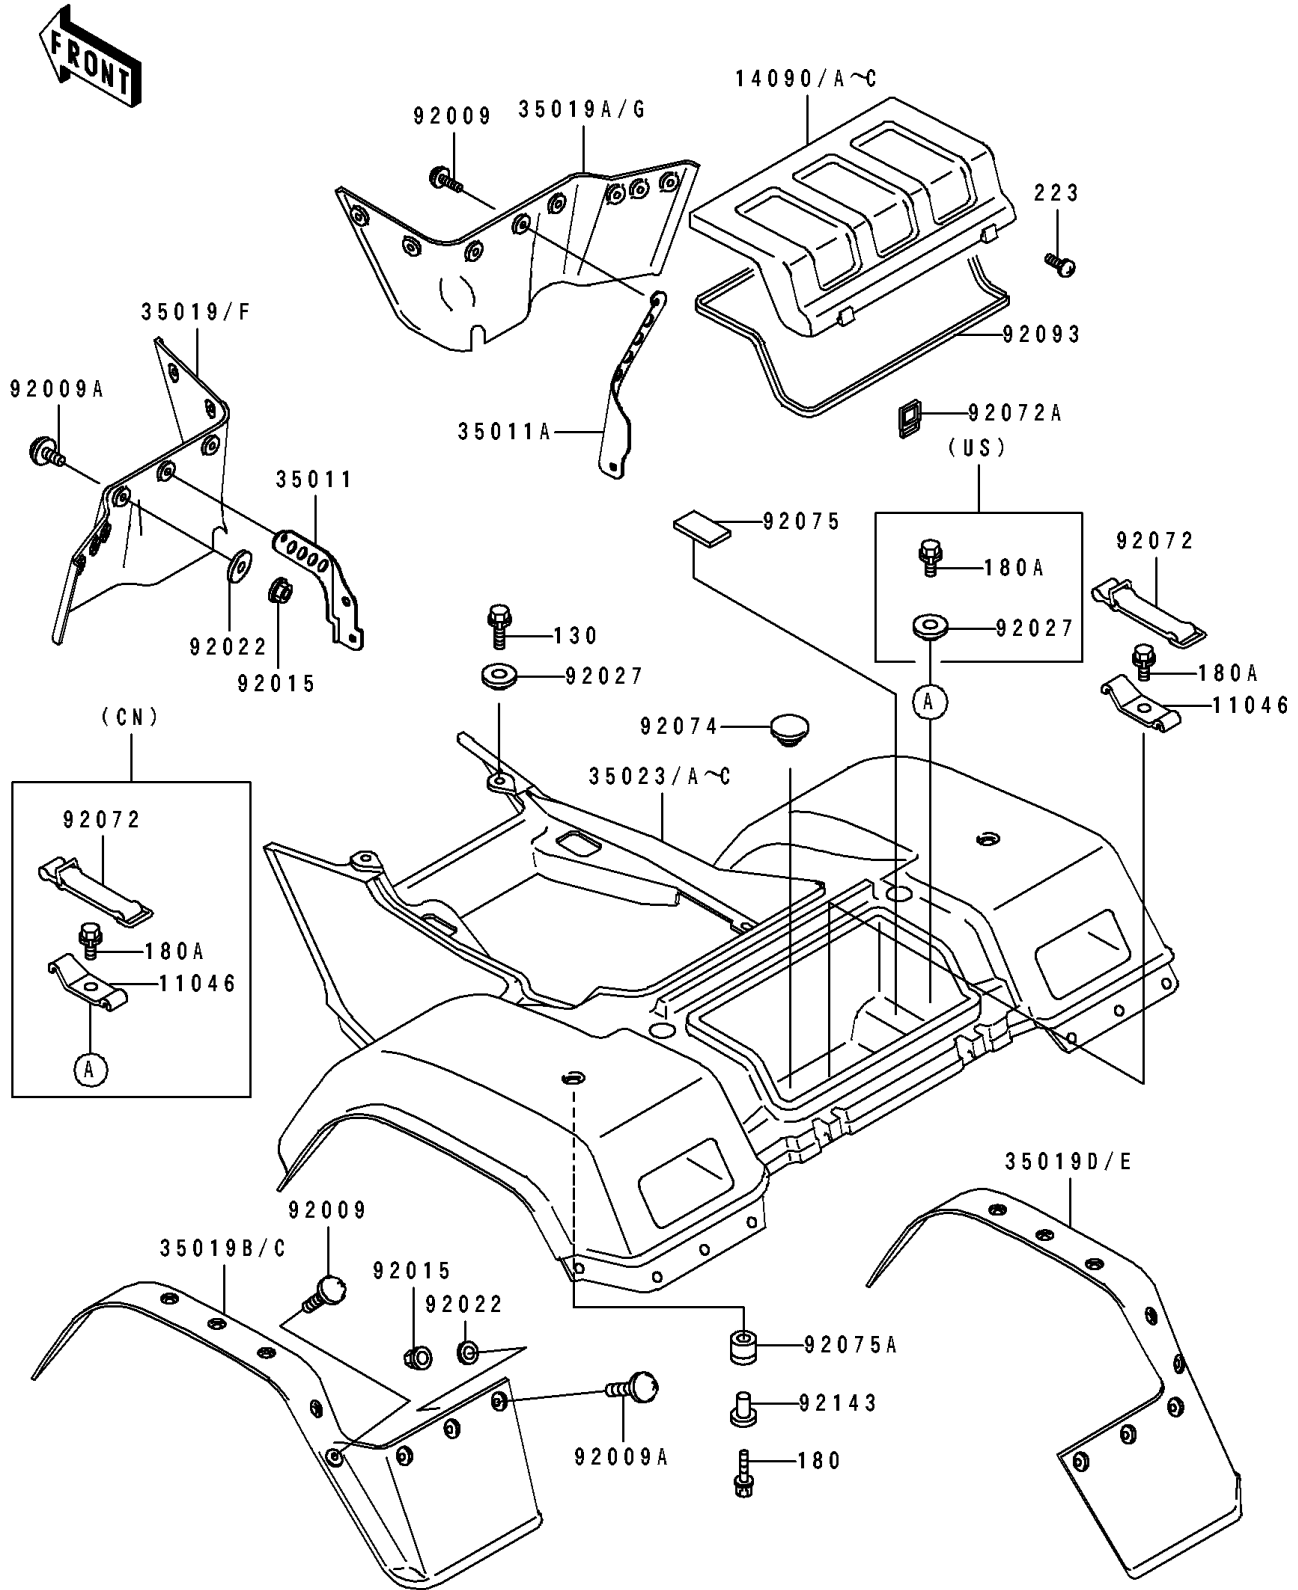

1995 Bayou 400 4X4 PARTS DIAGRAM

Rear Fender(s)

F2172

1995 Bayou 400 4X4 PARTS LIST

Rear Fender(s)

ITEM NAME	PART NUMBER	QUANTITY
BRACKET,BAND (Ref # 11046)	11046-1319	2
BRACKET,BAND (Ref # 11046)	11046-1319	1
COVER,REAR FENDER,F.GREEN (Ref # 14090B)	14090-1160-59	1
COVER,REAR FENDER,BLACK (Ref # 14090C)	14090-1160-6D	1
STAY,RR FENDER,LH (Ref # 35011)	35011-1618	1
STAY,RR FENDER,RH (Ref # 35011A)	35011-1619	1
FLAP,RR,LH,BLACK (Ref # 35019C)	35019-1298-6Z	1
FLAP,RR,RH,BLACK (Ref # 35019E)	35019-1299-6Z	1
FLAP,RR,LWR,LH,F.BLACK (Ref # 35019F)	35019-1325-6Z	1
FLAP,RR,LWR,RH,F.BLACK (Ref # 35019G)	35019-1326-6Z	1
FENDER-REAR,F.GREEN (Ref # 35023B)	35023-1332-59	1
FENDER-REAR,BLACK (Ref # 35023C)	35023-1332-6D	1
SCREW,6X22,BLACK (Ref # 92009)	92009-1256	4
SCREW,6X16 (Ref # 92009A)	92009-1621	34
NUT,LOCK,FLANGED,6MM (Ref # 92015)	92015-1675	40
WASHER,6.5X16X1.0 (Ref # 92022)	92022-1093	38
COLLAR,L=4.7 (Ref # 92027)	92027-122	2
COLLAR,L=4.7 (Ref # 92027)	92027-122	3
BAND (Ref # 92072)	92072-1085	2
BAND (Ref # 92072)	92072-1085	1
BAND,REAR FENDER COVER (Ref # 92072A)	92072-1291	2
PLUG,11X3.2 (Ref # 92074)	92074-038	1
DAMPER (Ref # 92075)	92075-1830	1
DAMPER (Ref # 92075A)	92075-1936	2
SEAL,REAR FENDER COVER (Ref # 92093)	92093-1262	1
COLLAR,L=19.6 (Ref # 92143)	92143-1100	2
BOLT-FLANGED (Ref # 130)	130C0618	2
BOLT-UPSET-WS,6X35 (Ref # 180)	180C0635	2
BOLT-UPSET-WS (Ref # 180A)	180D0614	2