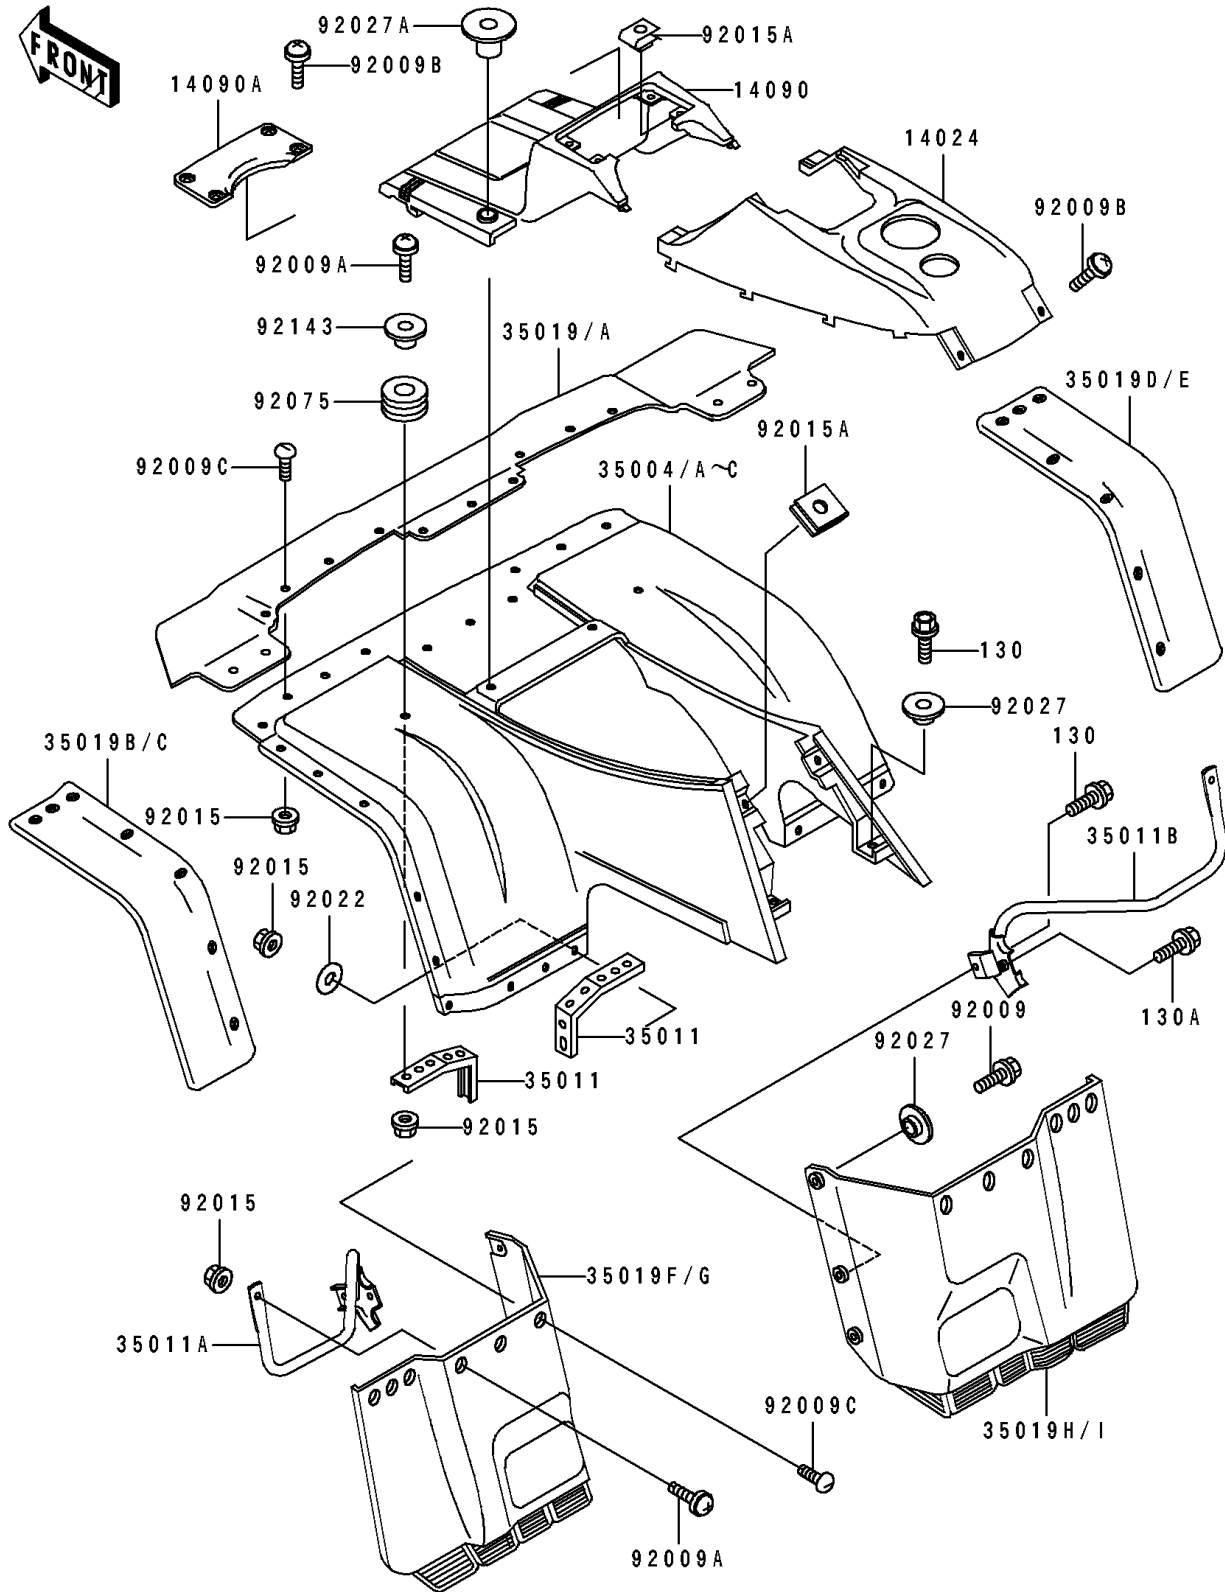

1995 Bayou 400 4X4 PARTS DIAGRAM

Front Fender(s)

F2171

1995 Bayou 400 4X4 PARTS LIST

Front Fender(s)

ITEM NAME	PART NUMBER	QUANTITY
COVER,FRONT FENDER,RR,S.GRAY (Ref # 14024)	14024-1657-RG	1
COVER,FRONT FENDER,FR,S.GRAY (Ref # 14090)	14090-1143-RG	1
COVER,FRONT CAP,S.GRAY (Ref # 14090A)	14090-1156-RG	1
FENDER-FRONT,F.GREEN (Ref # 35004B)	35004-1293-59	1
FENDER-FRONT,BLACK (Ref # 35004C)	35004-1293-6D	1
STAY,FRONT FENDER,UPP (Ref # 35011)	35011-1420	2
STAY,FR FENDER,LH,LWR FLAP (Ref # 35011A)	35011-1600	1
STAY,FR FENDER,RH,LWR FLAP (Ref # 35011B)	35011-1601	1
FLAP,FR,BLACK (Ref # 35019A)	35019-1291-6Z	1
FLAP,FR,SIDE,LH,BLACK (Ref # 35019C)	35019-1292-6Z	1
FLAP,FR,SIDE,RH,BLACK (Ref # 35019E)	35019-1293-6Z	1
FLAP,FR,LWR,LH,BLACK (Ref # 35019G)	35019-1294-6Z	1
FLAP,FR,LWR,RH,BLACK (Ref # 35019I)	35019-1295-6Z	1
SCREW (Ref # 92009)	92009-1166	2
SCREW,6X22,BLACK (Ref # 92009A)	92009-1256	10
SCREW,6X14 (Ref # 92009B)	92009-1288	6
SCREW,6X16 (Ref # 92009C)	92009-1621	29
NUT,LOCK,FLANGED,6MM (Ref # 92015)	92015-1675	39
NUT,CLAMP,6MM (Ref # 92015A)	92015-1678	6
WASHER,6.5X16X1.0 (Ref # 92022)	92022-1093	37
COLLAR,L=4.7 (Ref # 92027)	92027-122	8
COLLAR (Ref # 92027A)	92027-1929	2
DAMPER,CASE (Ref # 92075)	92075-222	2
COLLAR,L=9.6 (Ref # 92143)	92143-1016	2
BOLT-FLANGED,6X16 (Ref # 130)	130C0616	2
BOLT-FLANGED,6X18 (Ref # 130A)	130J0618	8