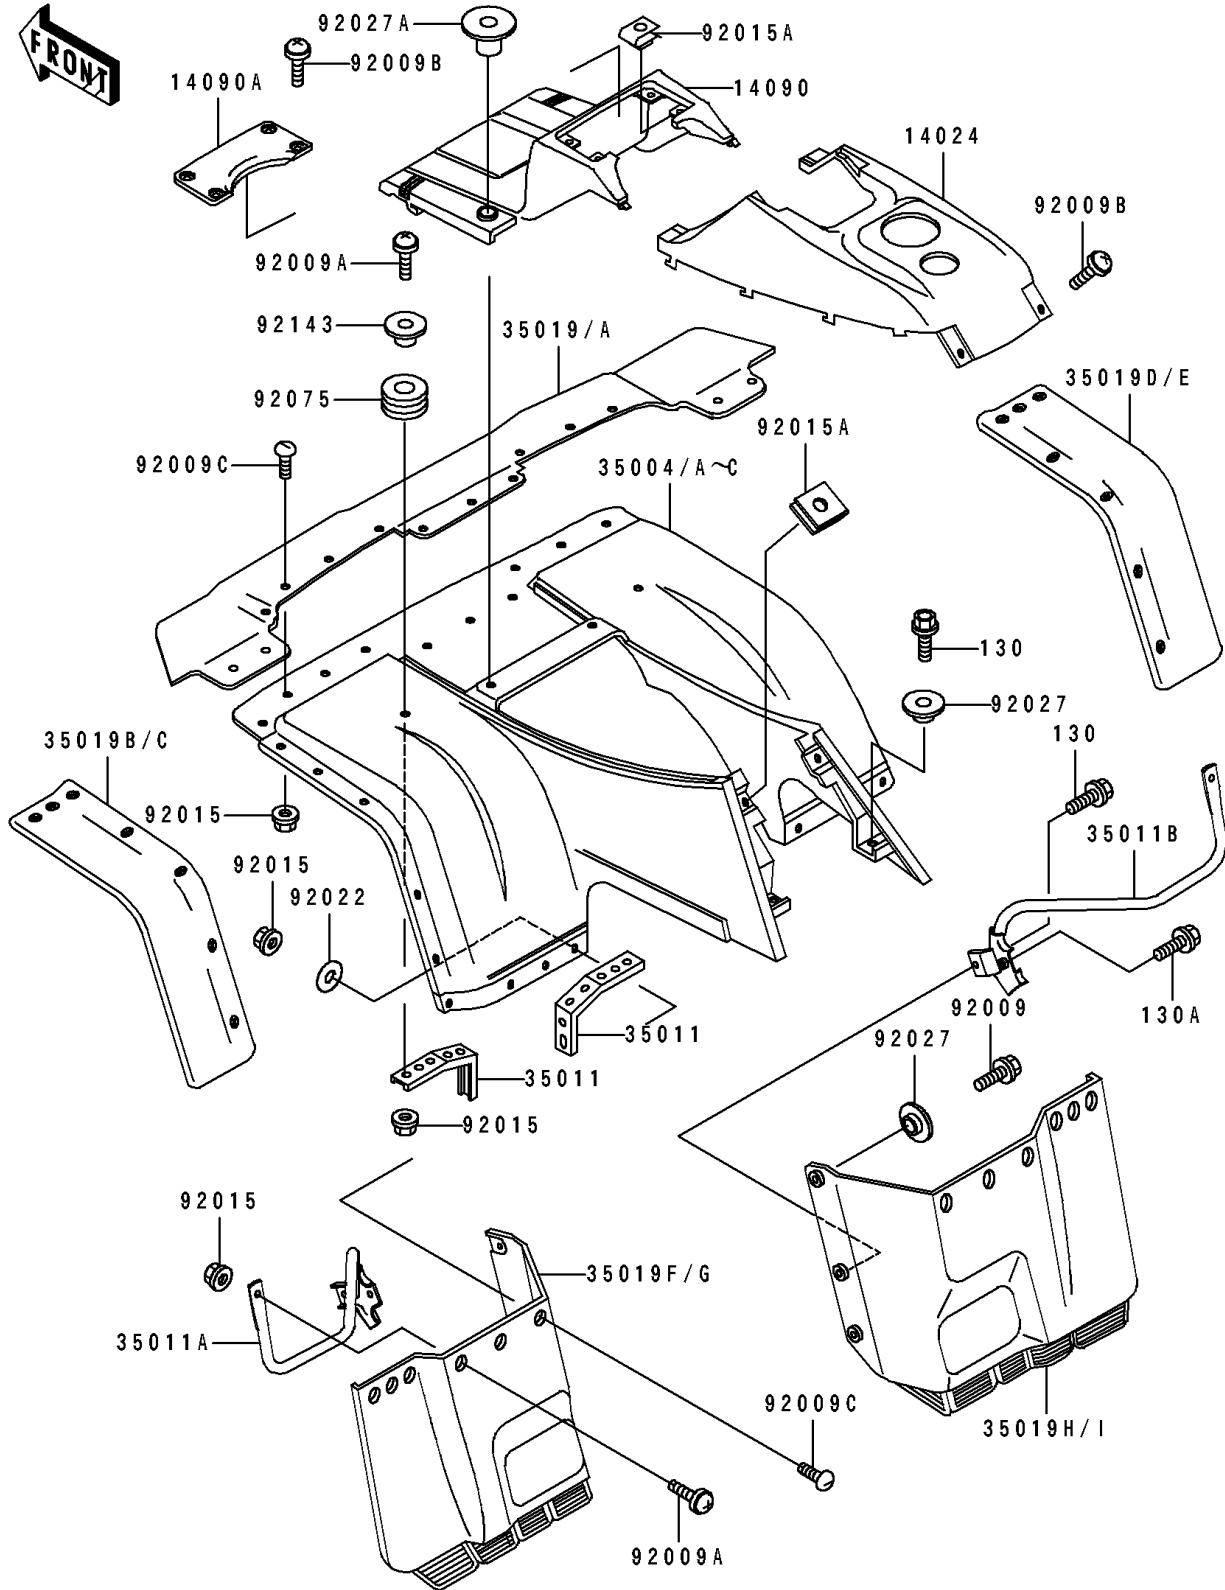

1994 Bayou 400 4X4 PARTS DIAGRAM

Front Fender(s)

F2171

1994 Bayou 400 4X4 PARTS LIST

Front Fender(s)

ITEM NAME	PART NUMBER	QUANTITY
COVER,FRONT FENDER,RR,S.GRAY (Ref # 14024)	14024-1657-RG	1
COVER,FRONT FENDER,FR,S.GRAY (Ref # 14090)	14090-1143-RG	1
COVER,FRONT CAP,S.GRAY (Ref # 14090A)	14090-1156-RG	1
FENDER-FRONT,BLUE (Ref # 35004)	35004-1293-BG	1
FENDER-FRONT,M.B.GRAY (Ref # 35004A)	35004-1293-RF	1
STAY,FRONT FENDER,UPP (Ref # 35011)	35011-1420	2
STAY,FR FENDER,LH,LWR FLAP (Ref # 35011A)	35011-1600	1
STAY,FR FENDER,RH,LWR FLAP (Ref # 35011B)	35011-1601	1
FLAP,FR,S.GRAY (Ref # 35019)	35019-1291-RG	1
FLAP,FR,SIDE,LH,S.GRAY (Ref # 35019B)	35019-1292-RG	1
FLAP,FR,SIDE,RH,S.GRAY (Ref # 35019D)	35019-1293-RG	1
FLAP,FR,LWR,LH,S.GRAY (Ref # 35019F)	35019-1294-RG	1
FLAP,FR,LWR,RH,S.GRAY (Ref # 35019H)	35019-1295-RG	1
SCREW (Ref # 92009)	92009-1166	2
SCREW,6X22,BLACK (Ref # 92009A)	92009-1256	10
SCREW,6X14 (Ref # 92009B)	92009-1288	6
SCREW,6X16 (Ref # 92009C)	92009-1621	29
NUT,LOCK,FLANGED,6MM (Ref # 92015)	92015-1675	39
NUT,CLAMP,6MM (Ref # 92015A)	92015-1678	6
WASHER,6.5X16X1.0 (Ref # 92022)	92022-1093	37
COLLAR,L=4.7 (Ref # 92027)	92027-122	8
COLLAR (Ref # 92027A)	92027-1929	2
DAMPER,CASE (Ref # 92075)	92075-222	2
COLLAR,L=9.6 (Ref # 92143)	92143-1016	2
BOLT-FLANGED,6X16 (Ref # 130)	130C0616	2
BOLT-FLANGED,6X18 (Ref # 130A)	130J0618	8