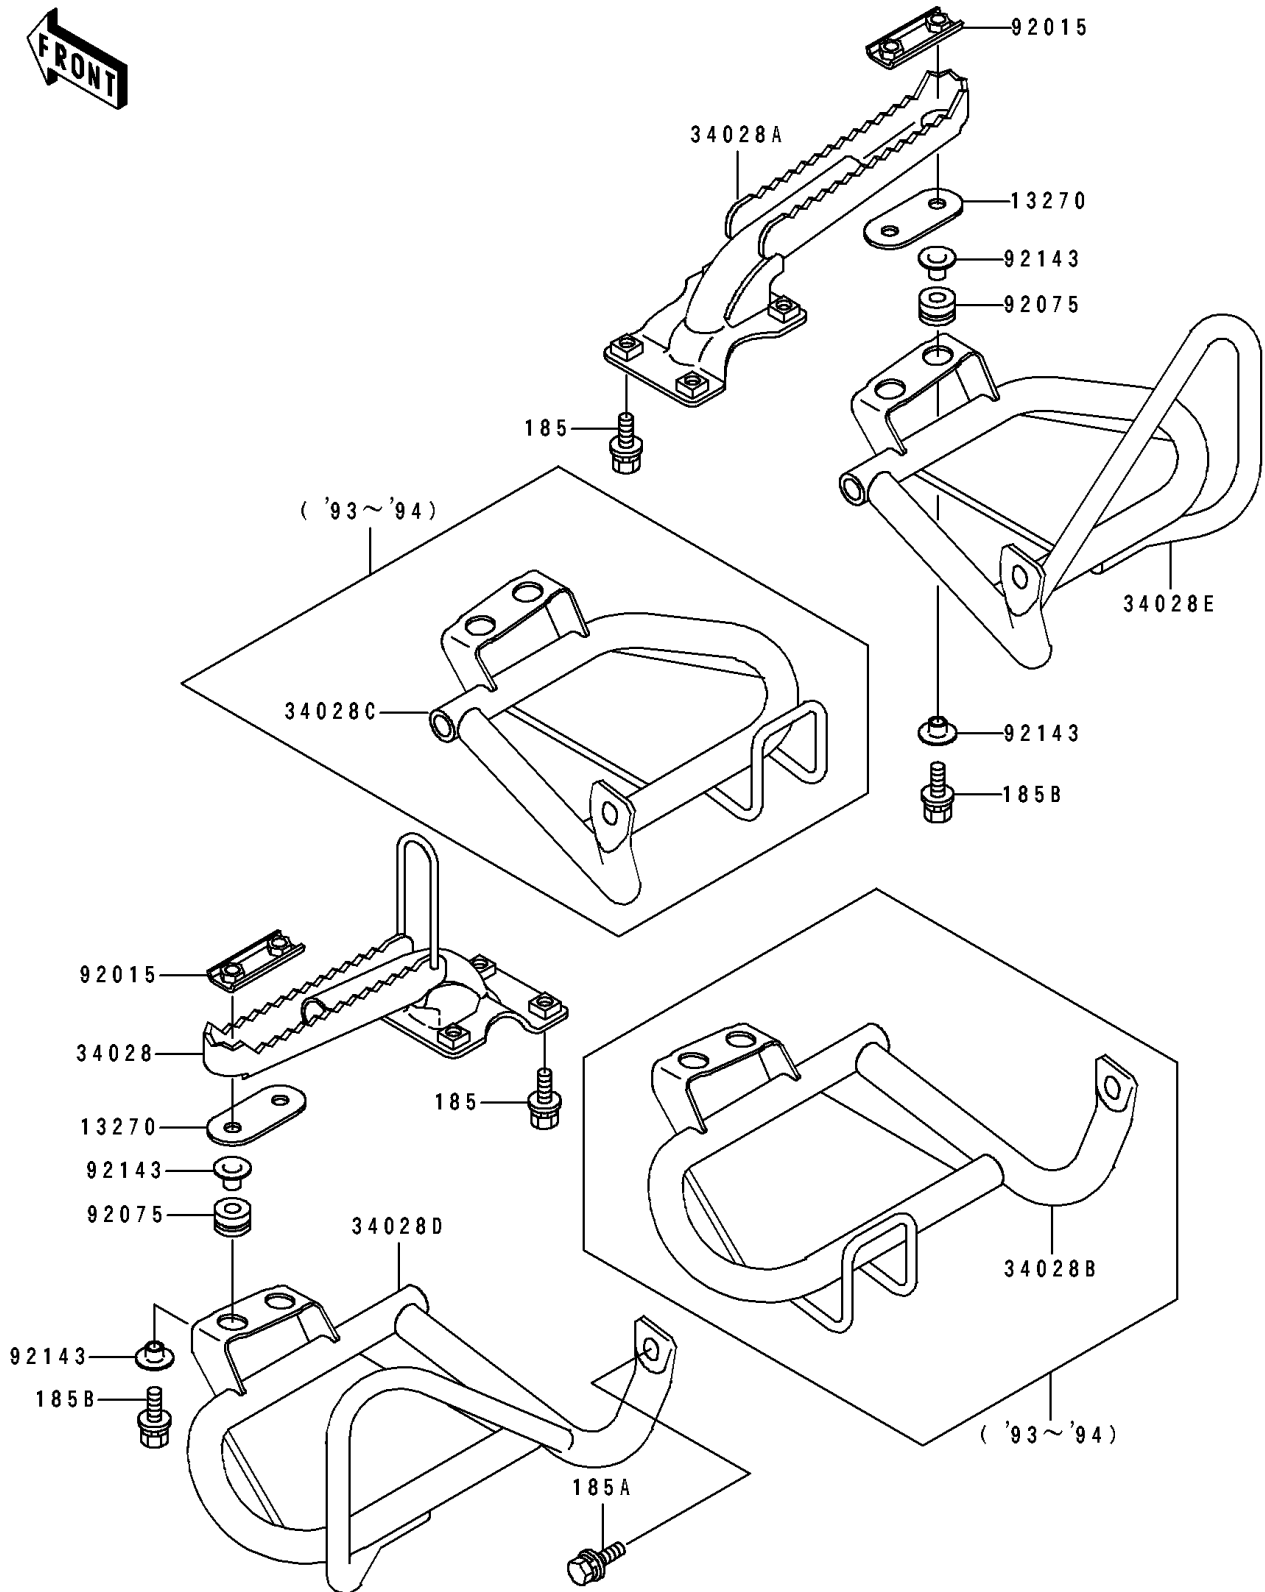

1995 Bayou 400 4X4 PARTS DIAGRAM

Footrests

F2160

1995 Bayou 400 4X4 PARTS LIST

Footrests

ITEM NAME	PART NUMBER	QUANTITY
PLATE (Ref # 13270)	13270-1066	2
STEP (Ref # 34028)	34028-1271	1
STEP,RH (Ref # 34028A)	34028-1355	1
STEP,FOOT BOARD,LH (Ref # 34028D)	34028-1395	1
STEP,FOOT BOARD,RH (Ref # 34028E)	34028-1396	1
NUT (Ref # 92015)	92015-1732	2
DAMPER (Ref # 92075)	92075-1736	4
COLLAR,MUFFLER FITTING (Ref # 92143)	92143-1069	8
BOLT-UPSET-WSP-SMALL,8X20 (Ref # 185)	185J0820	8
BOLT-UPSET-WSP-SMALL,8X25 (Ref # 185A)	185J0825	2
BOLT-UPSET-WSP-SMALL,8X40 (Ref # 185B)	185J0840	4