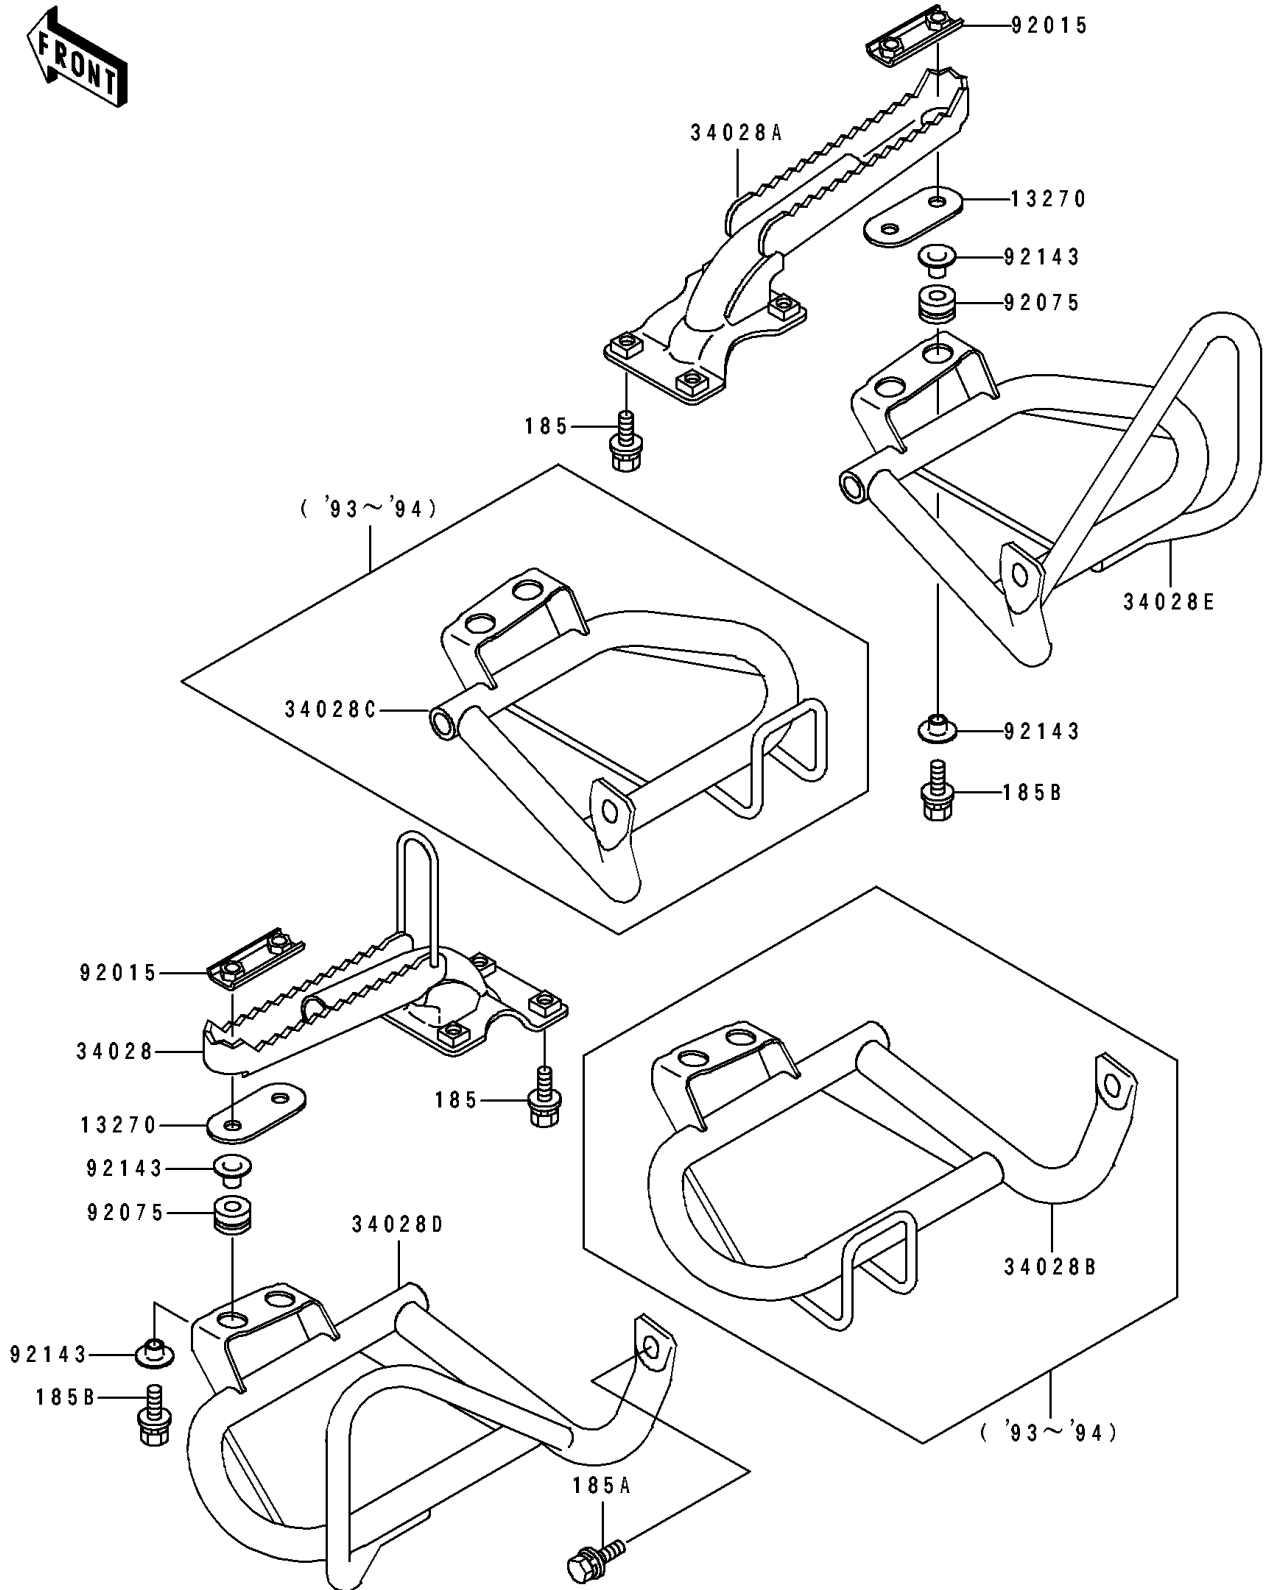

# 1995 Bayou 400 4X4 PARTS DIAGRAM

Footrests

F2160

## 1995 Bayou 400 4X4 PARTS LIST

### Footrests

ITEM NAME	PART NUMBER	QUANTITY
PLATE (Ref # 13270)	13270-1066	2
STEP (Ref # 34028)	34028-1271	1
STEP,RH (Ref # 34028A)	34028-1355	1
STEP,FOOT BOARD,LH (Ref # 34028D)	34028-1395	1
STEP,FOOT BOARD,RH (Ref # 34028E)	34028-1396	1
NUT (Ref # 92015)	92015-1732	2
DAMPER (Ref # 92075)	92075-1736	4
COLLAR,MUFFLER FITTING (Ref # 92143)	92143-1069	8
BOLT-UPSET-WSP-SMALL,8X20 (Ref # 185)	185J0820	8
BOLT-UPSET-WSP-SMALL,8X25 (Ref # 185A)	185J0825	2
BOLT-UPSET-WSP-SMALL,8X40 (Ref # 185B)	185J0840	4