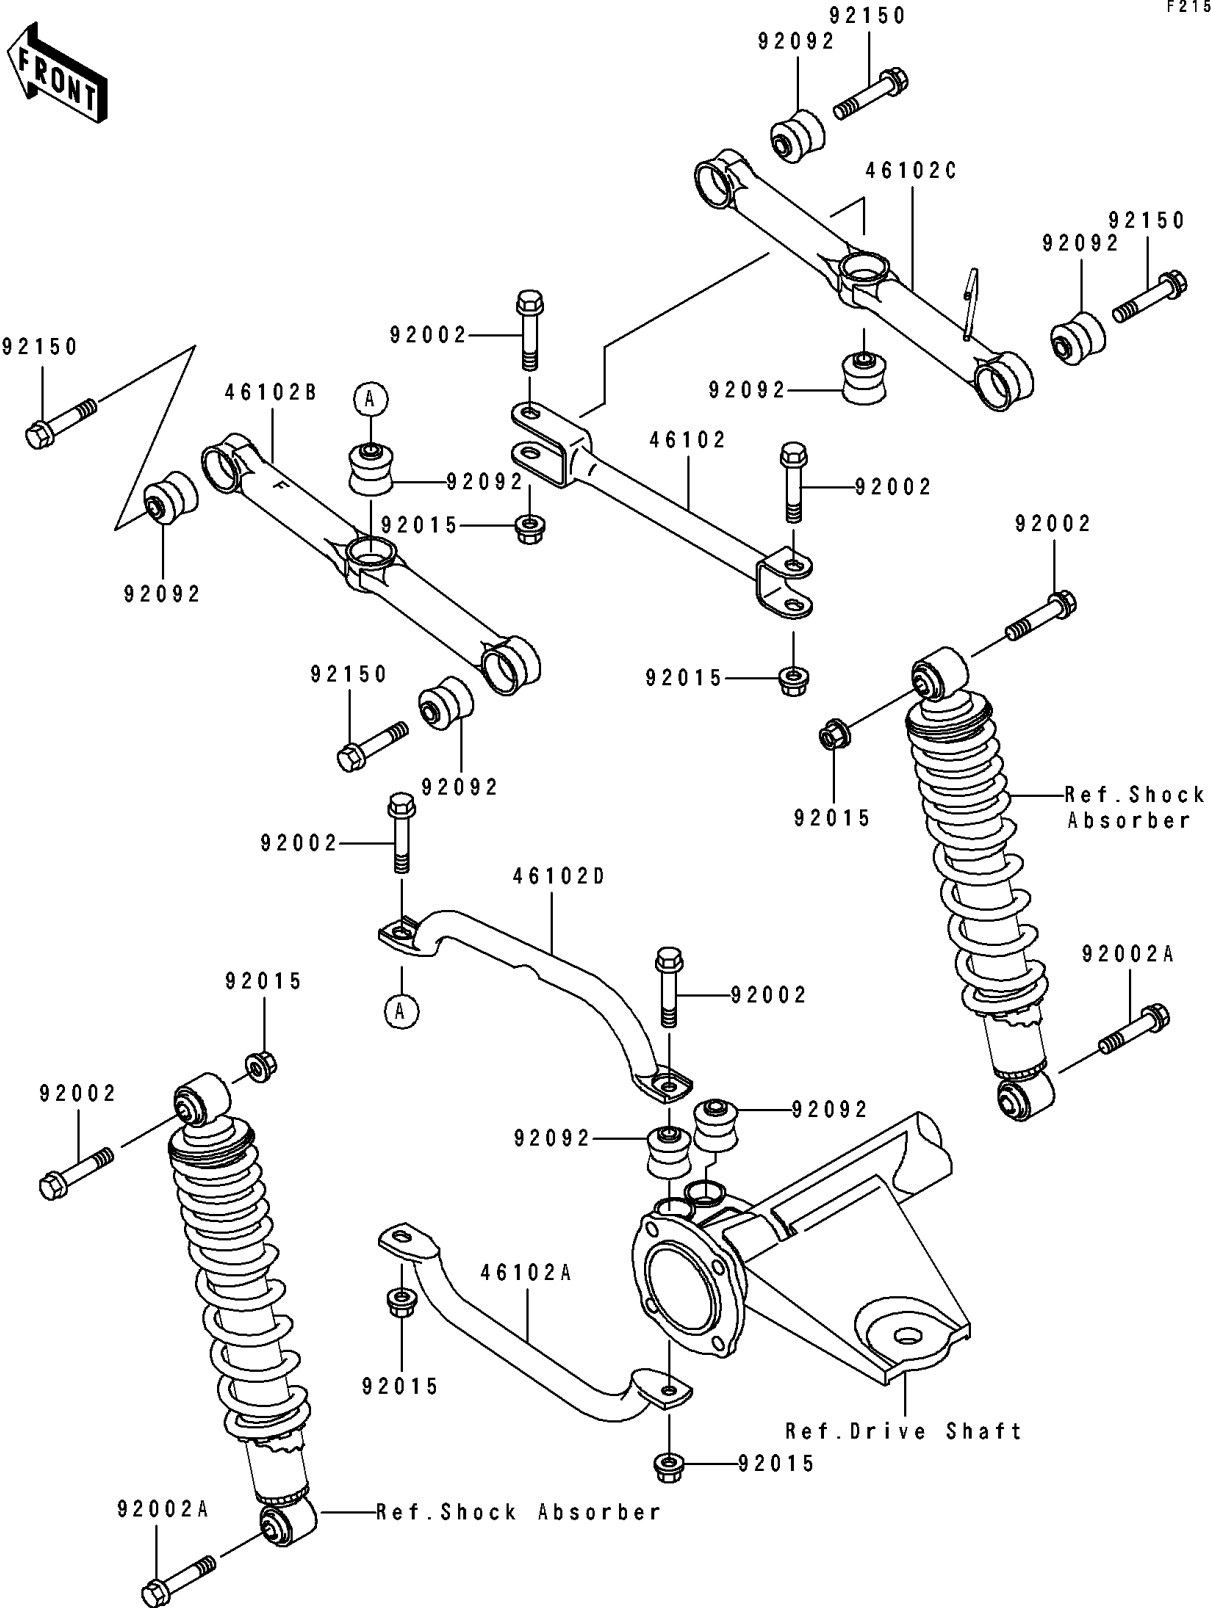

1994 Bayou 400 4X4 PARTS DIAGRAM

Rear Suspension

F2153

1994 Bayou 400 4X4 PARTS LIST

Rear Suspension

ITEM NAME	PART NUMBER	QUANTITY
ROD,SUSPENSION,RIGHT CROSS (Ref # 46102)	46102-1213	1
ROD,SUSPENSION,RR,LH,INSIDE (Ref # 46102A)	46102-1242	1
ROD,SUSPENSION,RR,LH,OUTSIDE (Ref # 46102B)	46102-1320	1
ROD,SUSPENSION,RR,RH,OUTSIDE (Ref # 46102C)	46102-1321	1
ROD,SUSPENSION,LEFT CROSS (Ref # 46102D)	46102-1330	1
BOLT,FLANGED,10X53.5 (Ref # 92002)	92002-1529	6
BOLT,FLANGED,10X49 (Ref # 92002A)	92002-1562	2
NUT,LOCK,10MM (Ref # 92015)	92015-1597	6
BUSHING-RUBBER (Ref # 92092)	92092-1064	8
BOLT,FLANGED,10X49 (Ref # 92150)	92150-1048	4