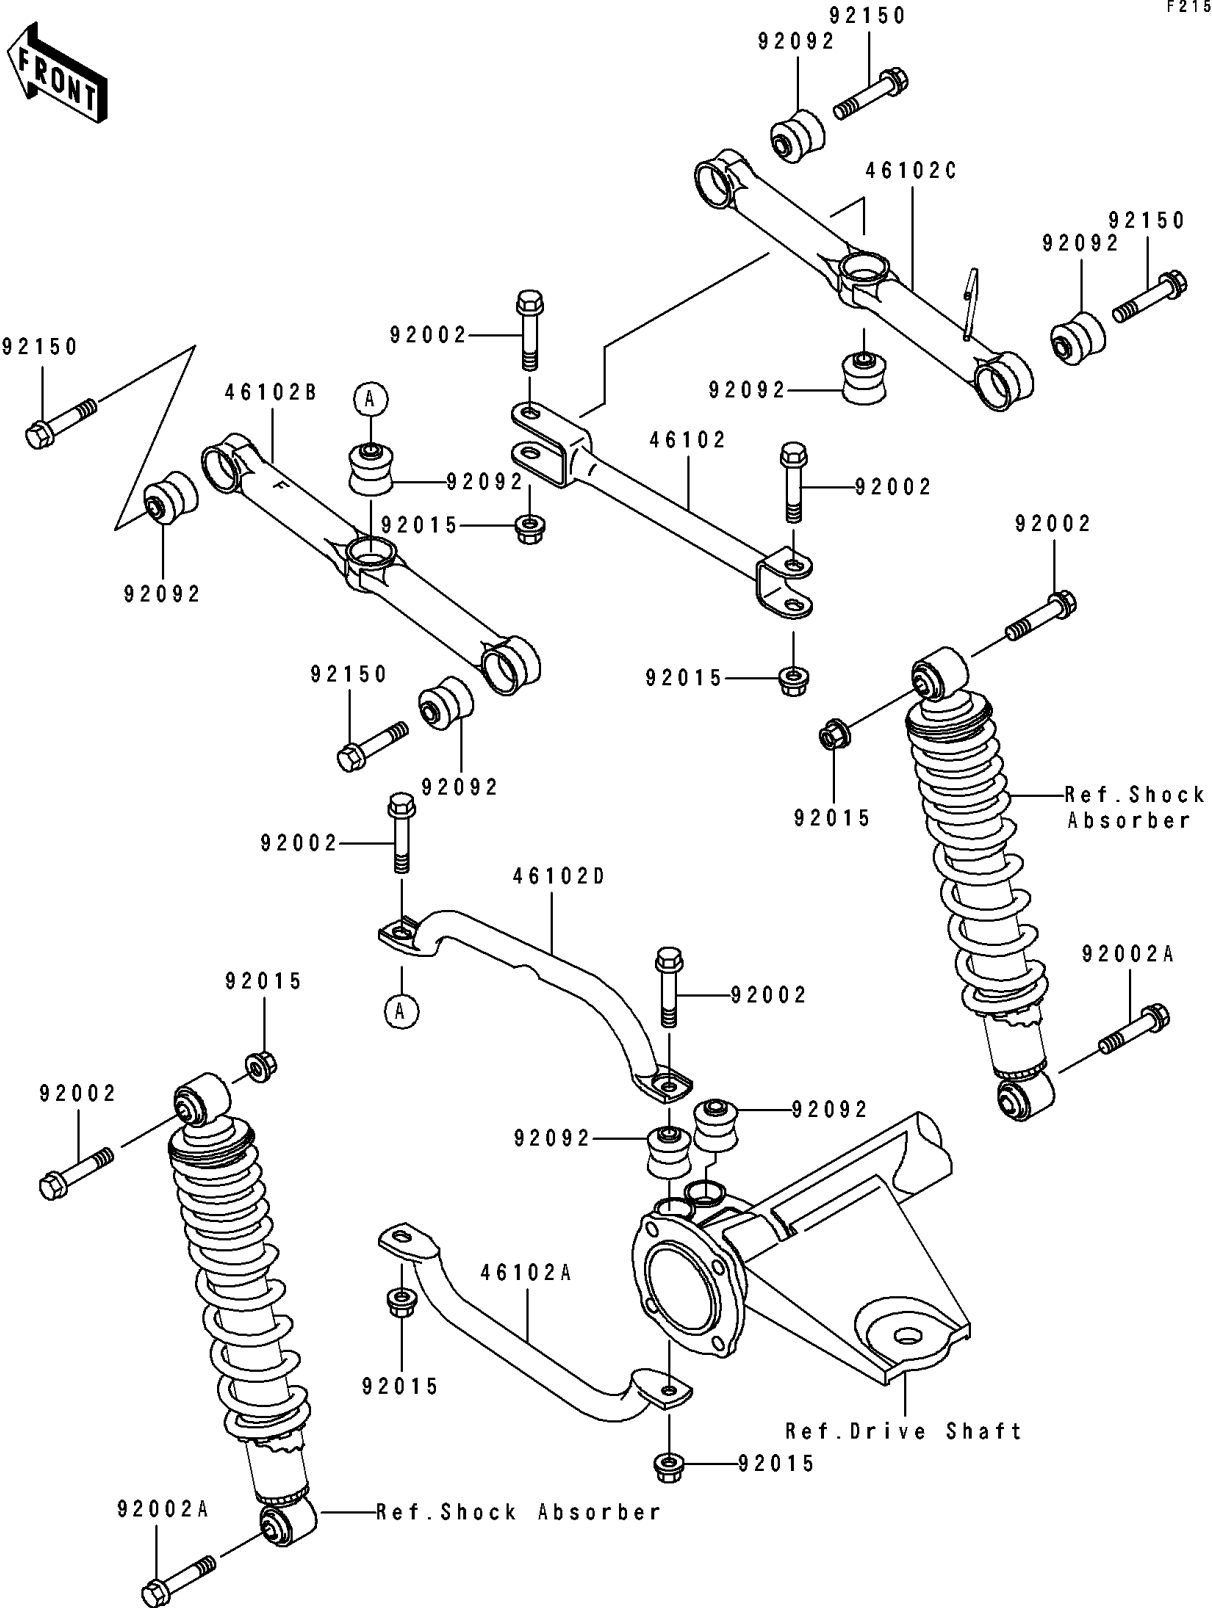

1994 Bayou 400 4X4 PARTS DIAGRAM

Rear Suspension

F2153

1994 Bayou 400 4X4 PARTS LIST

Rear Suspension

ITEM NAME	PART NUMBER	QUANTITY
ROD,SUSPENSION,RIGHT CROSS (Ref # 46102)	46102-1213	1
ROD,SUSPENSION,RR,LH,INSIDE (Ref # 46102A)	46102-1242	1
ROD,SUSPENSION,RR,LH,OUTSIDE (Ref # 46102B)	46102-1320	1
ROD,SUSPENSION,RR,RH,OUTSIDE (Ref # 46102C)	46102-1321	1
ROD,SUSPENSION,LEFT CROSS (Ref # 46102D)	46102-1330	1
BOLT,FLANGED,10X53.5 (Ref # 92002)	92002-1529	6
BOLT,FLANGED,10X49 (Ref # 92002A)	92002-1562	2
NUT,LOCK,10MM (Ref # 92015)	92015-1597	6
BUSHING-RUBBER (Ref # 92092)	92092-1064	8
BOLT,FLANGED,10X49 (Ref # 92150)	92150-1048	4