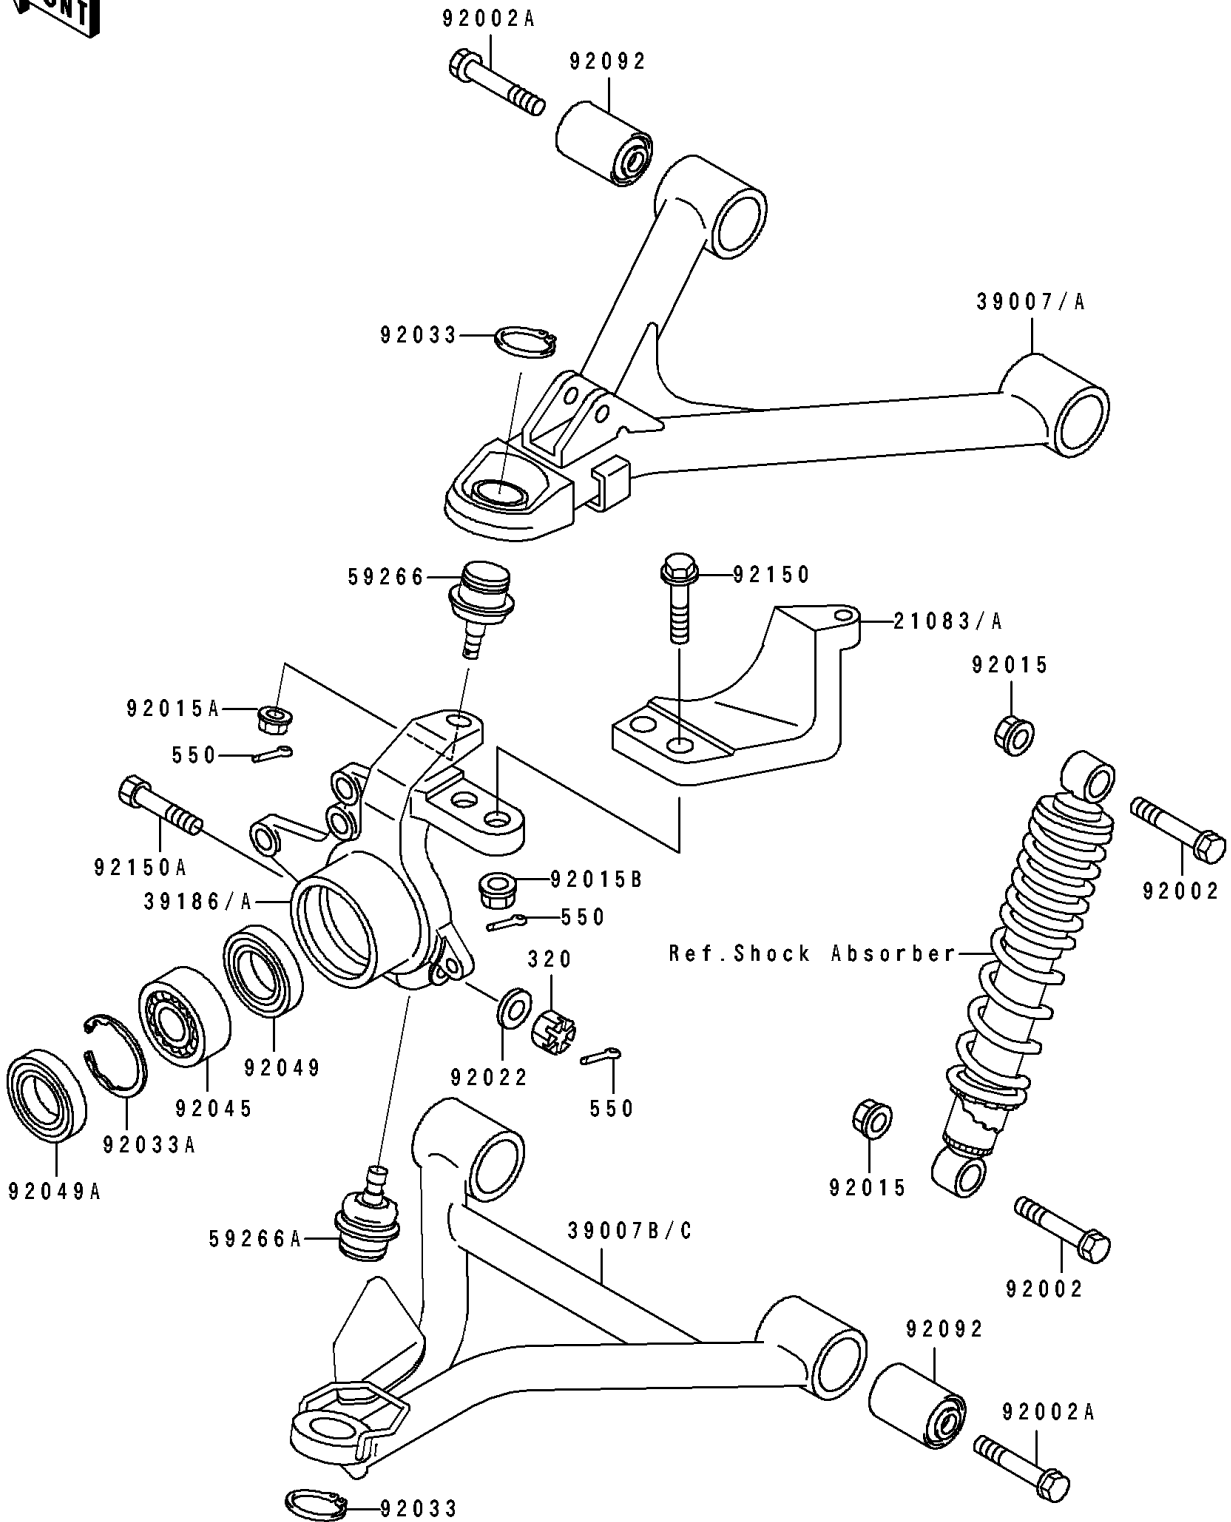

# 1994 Bayou 400 4X4 PARTS DIAGRAM

## Front Suspension

F2152

# 1994 Bayou 400 4X4 PARTS LIST

Front Suspension

ITEM NAME	PART NUMBER	QUANTITY
-----------	-------------	----------