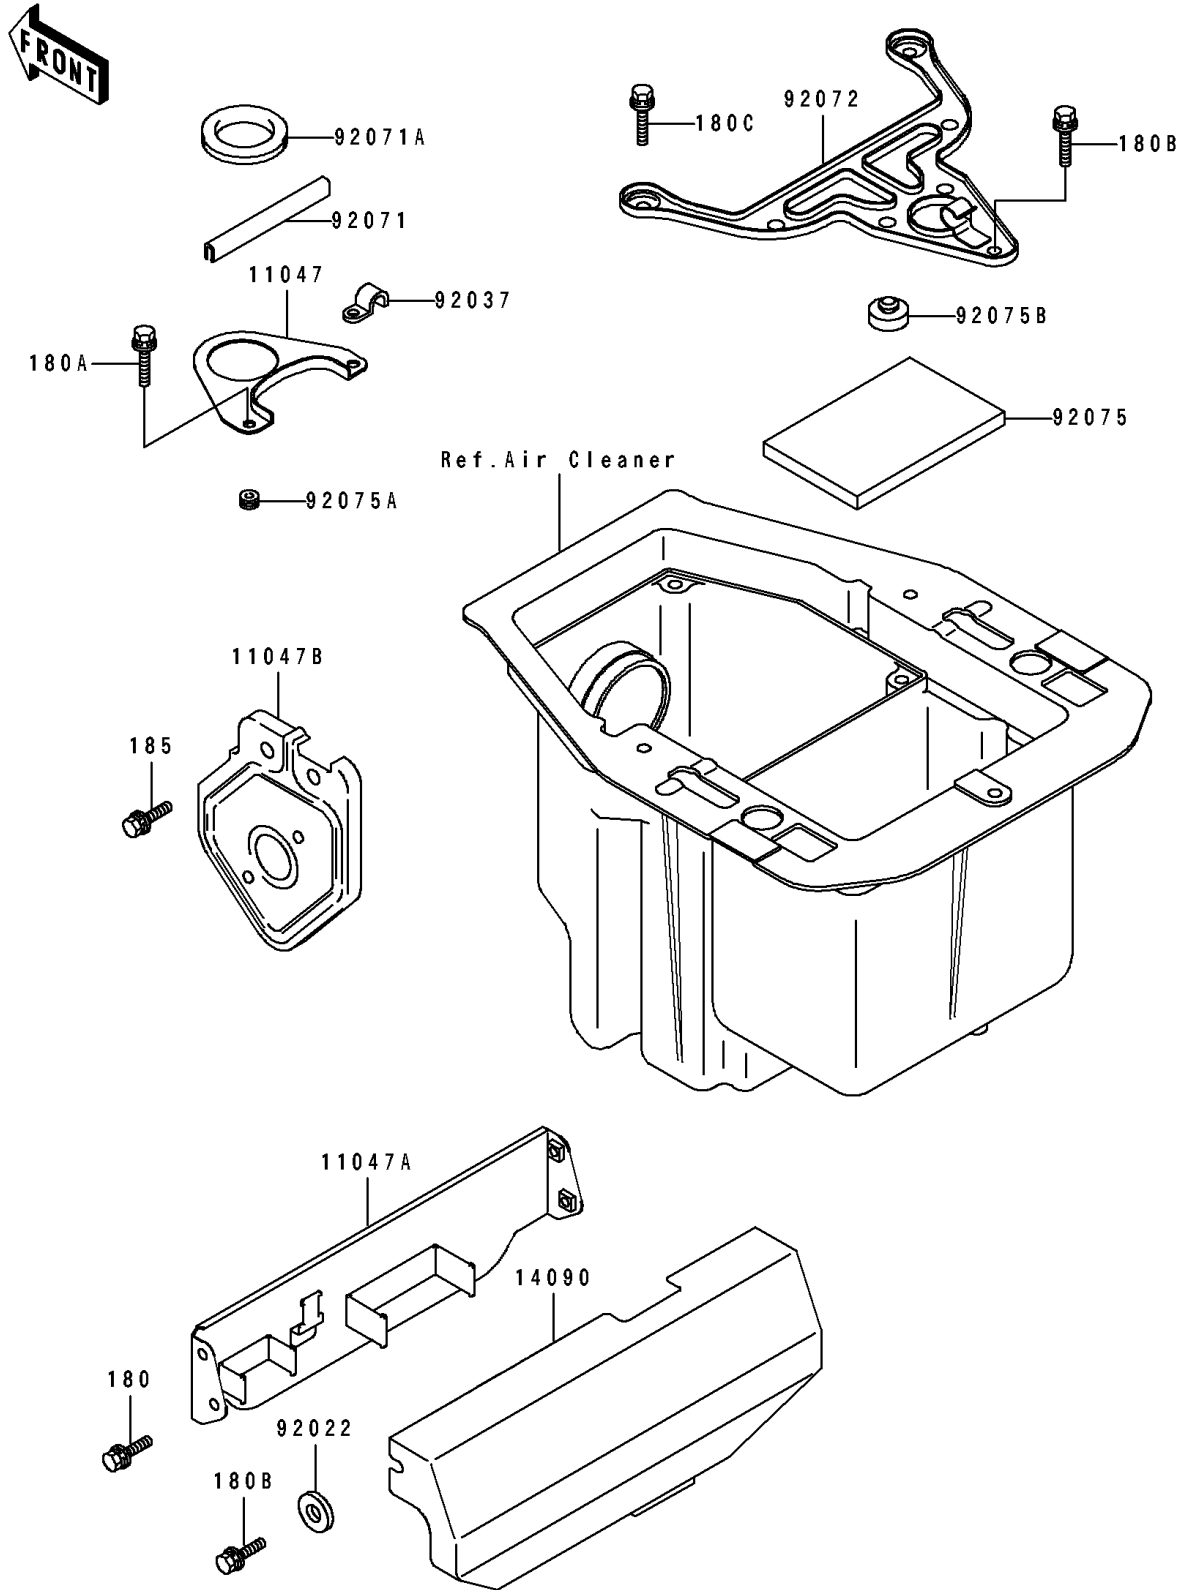

1995 Bayou 400 4X4 PARTS DIAGRAM

Battery Case

F 2132

1995 Bayou 400 4X4 PARTS LIST

Battery Case

ITEM NAME	PART NUMBER	QUANTITY
BRACKET,RESERVOIR TANK (Ref # 11047)	11047-1573	1
BRACKET,ELECTRIC BASE (Ref # 11047A)	11047-1579	1
BRACKET,REGULATOR (Ref # 11047B)	11047-1659	1
COVER,ELECTRIC (Ref # 14090)	14090-1154	1
WASHER,6.5X20X1.6,BLACK (Ref # 92022)	92022-1346	2
CLAMP (Ref # 92037)	92037-3730	1
GROMMET (Ref # 92071)	92071-1198	1
GROMMET,ENGINE HOOD (Ref # 92071A)	92071-3731	1
BAND,BATTERY (Ref # 92072)	92072-1289	1
DAMPER,BATTERY (Ref # 92075)	92075-1997	1
DAMPER,CASE (Ref # 92075A)	92075-222	2
DAMPER (Ref # 92075B)	92075-281	2
BOLT-UPSET-WS (Ref # 180)	180D0612	2
BOLT-UPSET-WS,6X14 (Ref # 180A)	180G0614	2
BOLT-UPSET-WS,6X16 (Ref # 180B)	180G0616	3
BOLT-UPSET-WS,6X20 (Ref # 180C)	180G0620	2
BOLT-UPSET-WSP-SMALL (Ref # 185)	185C0816	1