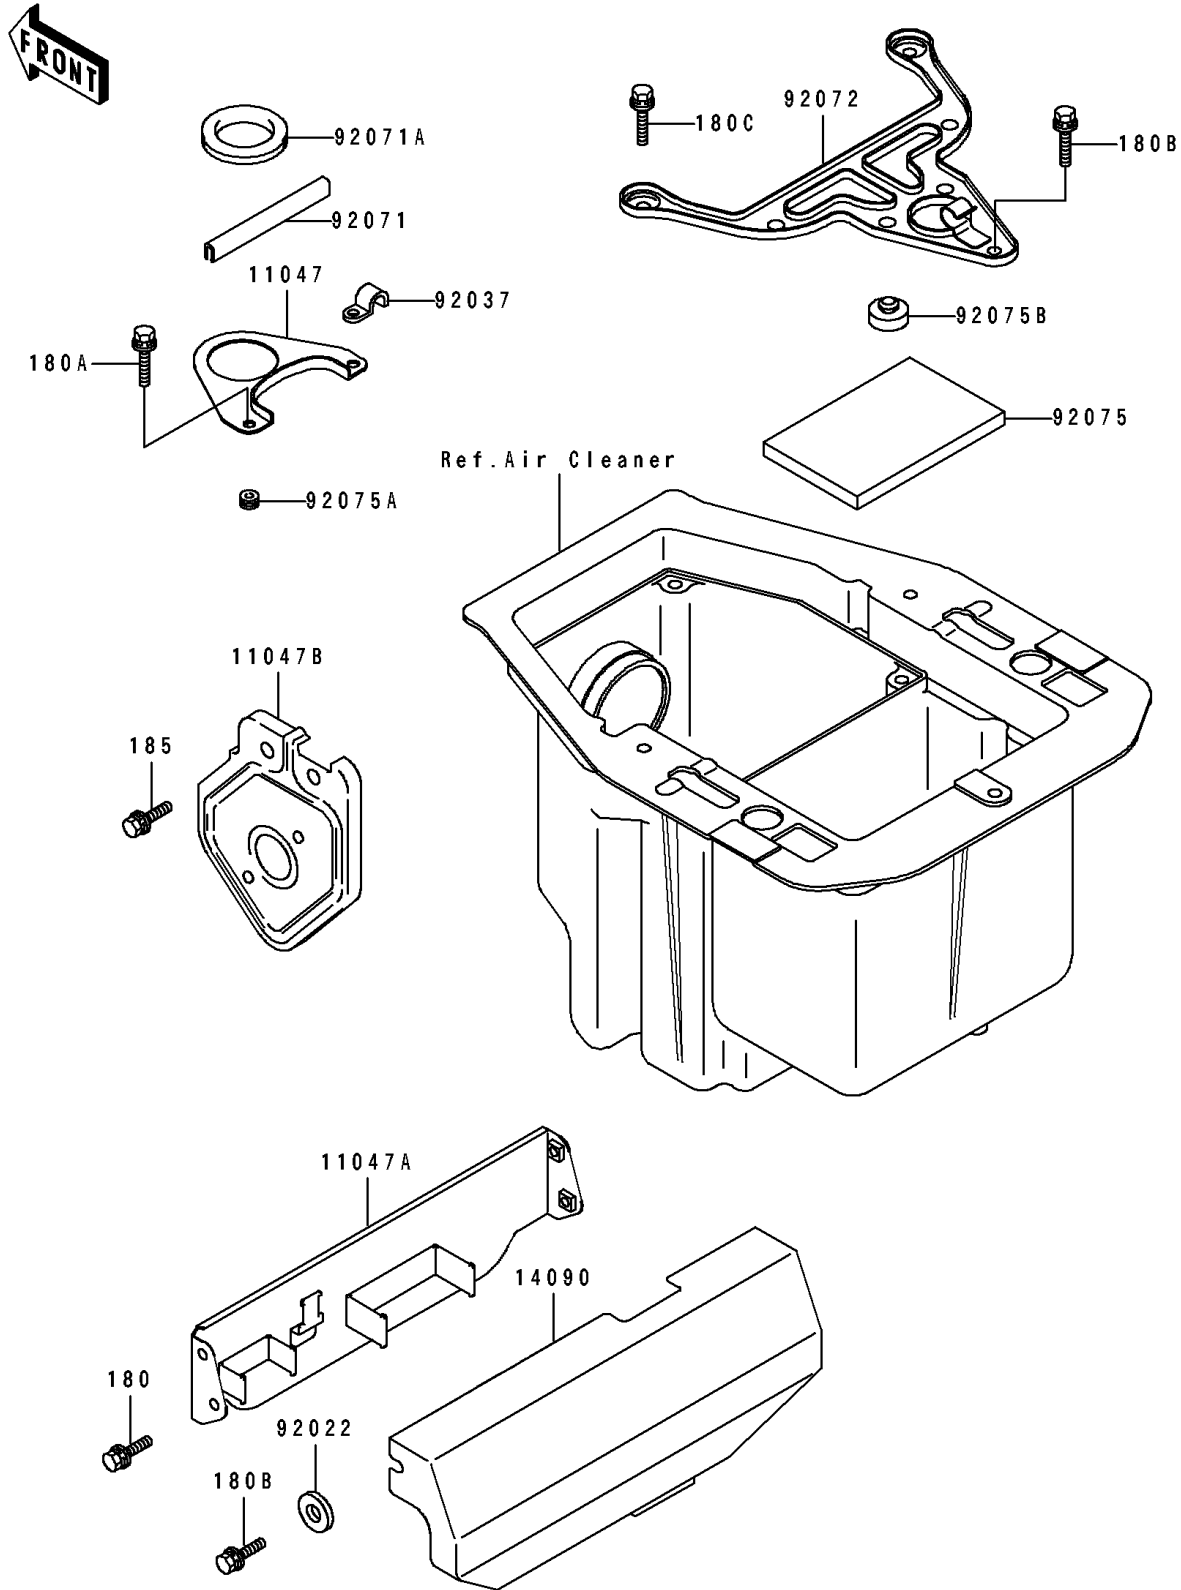

1994 Bayou 400 4X4 PARTS DIAGRAM

Battery Case

F 2132

1994 Bayou 400 4X4 PARTS LIST

Battery Case

ITEM NAME	PART NUMBER	QUANTITY
-----------	-------------	----------