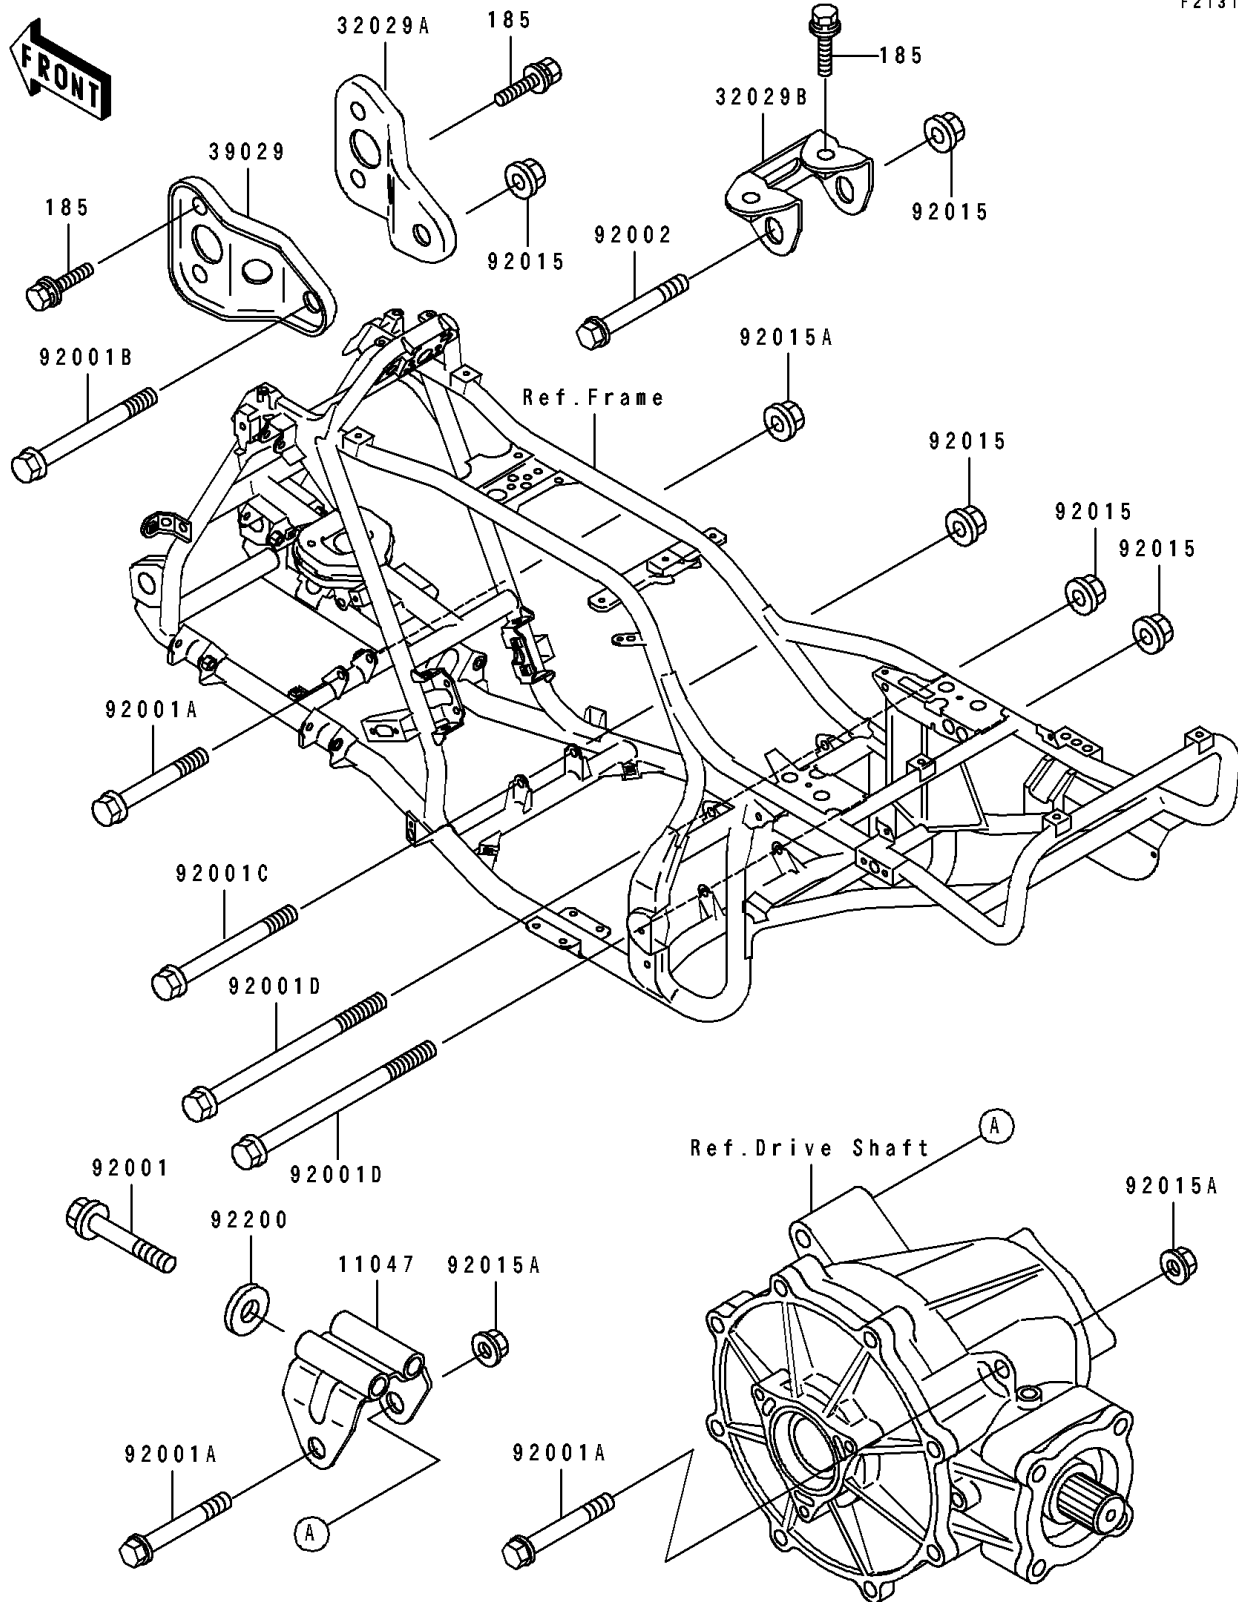

# 1994 Bayou 400 4X4 PARTS DIAGRAM

## Frame Fittings

F2131

## 1994 Bayou 400 4X4 PARTS LIST

### Frame Fittings

ITEM NAME	PART NUMBER	QUANTITY
BRACKET,DIFF FITTING (Ref # 11047)	11047-1571	1
BRACKET-ENGINE,FR,UPP,LH (Ref # 32029)	32029-1806	1
BRACKET-ENGINE,FR,UPP,RH (Ref # 32029A)	32029-1807	1
BRACKET-ENGINE,HEAD (Ref # 32029B)	32029-1808	1
BOLT,8X65 (Ref # 92001)	92001-1375	2
BOLT,FLANGED,10X70 (Ref # 92001A)	92001-1618	3
BOLT,FLANGED,10X125 (Ref # 92001B)	92001-1720	1
BOLT,FLANGED,10X115,BLACK (Ref # 92001C)	92001-1780	1
BOLT,FLANGED,10X160,BLACK (Ref # 92001D)	92001-1953	2
BOLT,FLANGED,10X61 (Ref # 92002)	92002-1738	1
NUT,FLANGED,10MM (Ref # 92015)	92015-1727	5
NUT,LOCK,10MM (Ref # 92015A)	92015-1808	3
WASHER,8.5X20X2.3 (Ref # 92200)	92200-1055	2
BOLT-UPSET-WSP-SMALL (Ref # 185)	185J0816	6