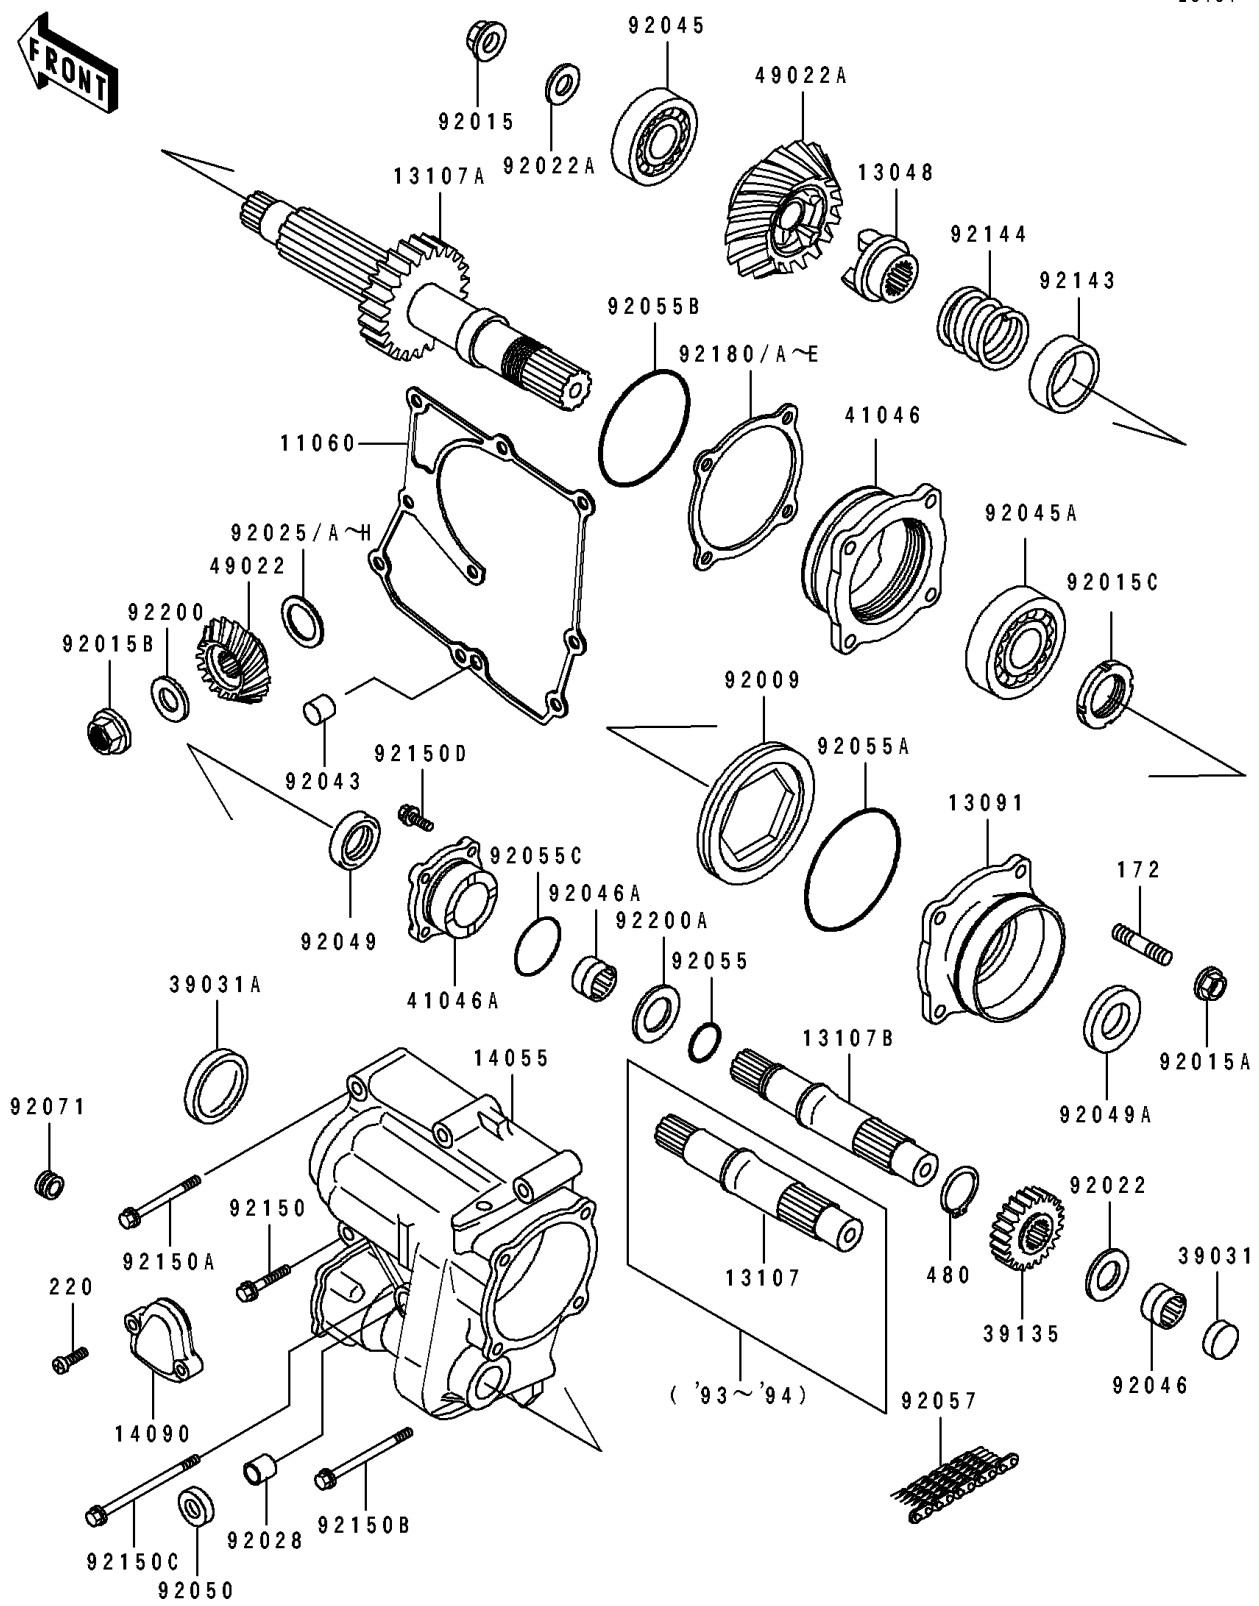

# 1995 Bayou 400 4X4 PARTS DIAGRAM

Front Bevel Gear

E3131

# 1995 Bayou 400 4X4 PARTS LIST

## Front Bevel Gear

ITEM NAME	PART NUMBER	QUANTITY
SHIM,25.3X36X1.20 (Ref # 92025H)	92025-1696	AR
BUSHING (Ref # 92028)	92028-1347	1
PIN,DOWEL,10X14 (Ref # 92043)	92043-1037	1
BEARING-BALL,6206CM (Ref # 92045)	92045-1155	1
BEARING-BALL,6306SH2 (Ref # 92045A)	92045-1190	1
BEARING-NEEDLE,NK20/20RE (Ref # 92046)	92046-1211	1
BEARING-NEEDLE,NK24/20RE (Ref # 92046A)	92046-1212	1
SEAL-OIL,AE1252E0 (Ref # 92049)	92049-1395	1
SEAL-OIL,AE1265E0 (Ref # 92049A)	92049-1400	1
SEAL-OIL (Ref # 92050)	92050-082	2
RING-O,19.5X1.5 (Ref # 92055)	92055-055	1
RING-O (Ref # 92055A)	92055-081	1
RING-O,79.5MM (Ref # 92055B)	92055-1230	1
RING-O,43.7X1.9 (Ref # 92055C)	92055-1401	1
CHAIN,BEVEL,63HV303-42AS (Ref # 92057)	92057-1351	1
GROMMET (Ref # 92071)	92071-1203	1
COLLAR,24.2X33X12 (Ref # 92143)	92143-1657	1
SPRING,BEVEL (Ref # 92144)	92144-1599	1
BOLT,8X35 (Ref # 92150)	92150-1585	2
BOLT,8X60 (Ref # 92150A)	92150-1586	3
BOLT,8X75 (Ref # 92150B)	92150-1587	3
BOLT,8X90 (Ref # 92150C)	92150-1588	1
BOLT,6X20 (Ref # 92150D)	92150-1597	4
SHIM,T=1.00 (Ref # 92180)	92180-1126	AR
SHIM,T=0.10 (Ref # 92180A)	92180-1127	AR
SHIM,T=0.15 (Ref # 92180B)	92180-1128	AR
SHIM,T=0.50 (Ref # 92180C)	92180-1129	AR
SHIM,T=0.80 (Ref # 92180D)	92180-1130	AR
SHIM,T=1.20 (Ref # 92180E)	92180-1131	AR

## Front Bevel Gear

ITEM NAME	PART NUMBER	QUANTITY
WASHER,16.3X31X3.2 (Ref # 92200)	92200-1104	1
WASHER,24.2X40X2.0 (Ref # 92200A)	92200-1118	1
BOLT-STUD,8X25 (Ref # 172)	172G0825	4
SCREW-PAN-CROS,6X20,BLACK (Ref # 220)	220C0620	2
CIRCLIP-TYPE-C,25MM (Ref # 480)	480J2500	1