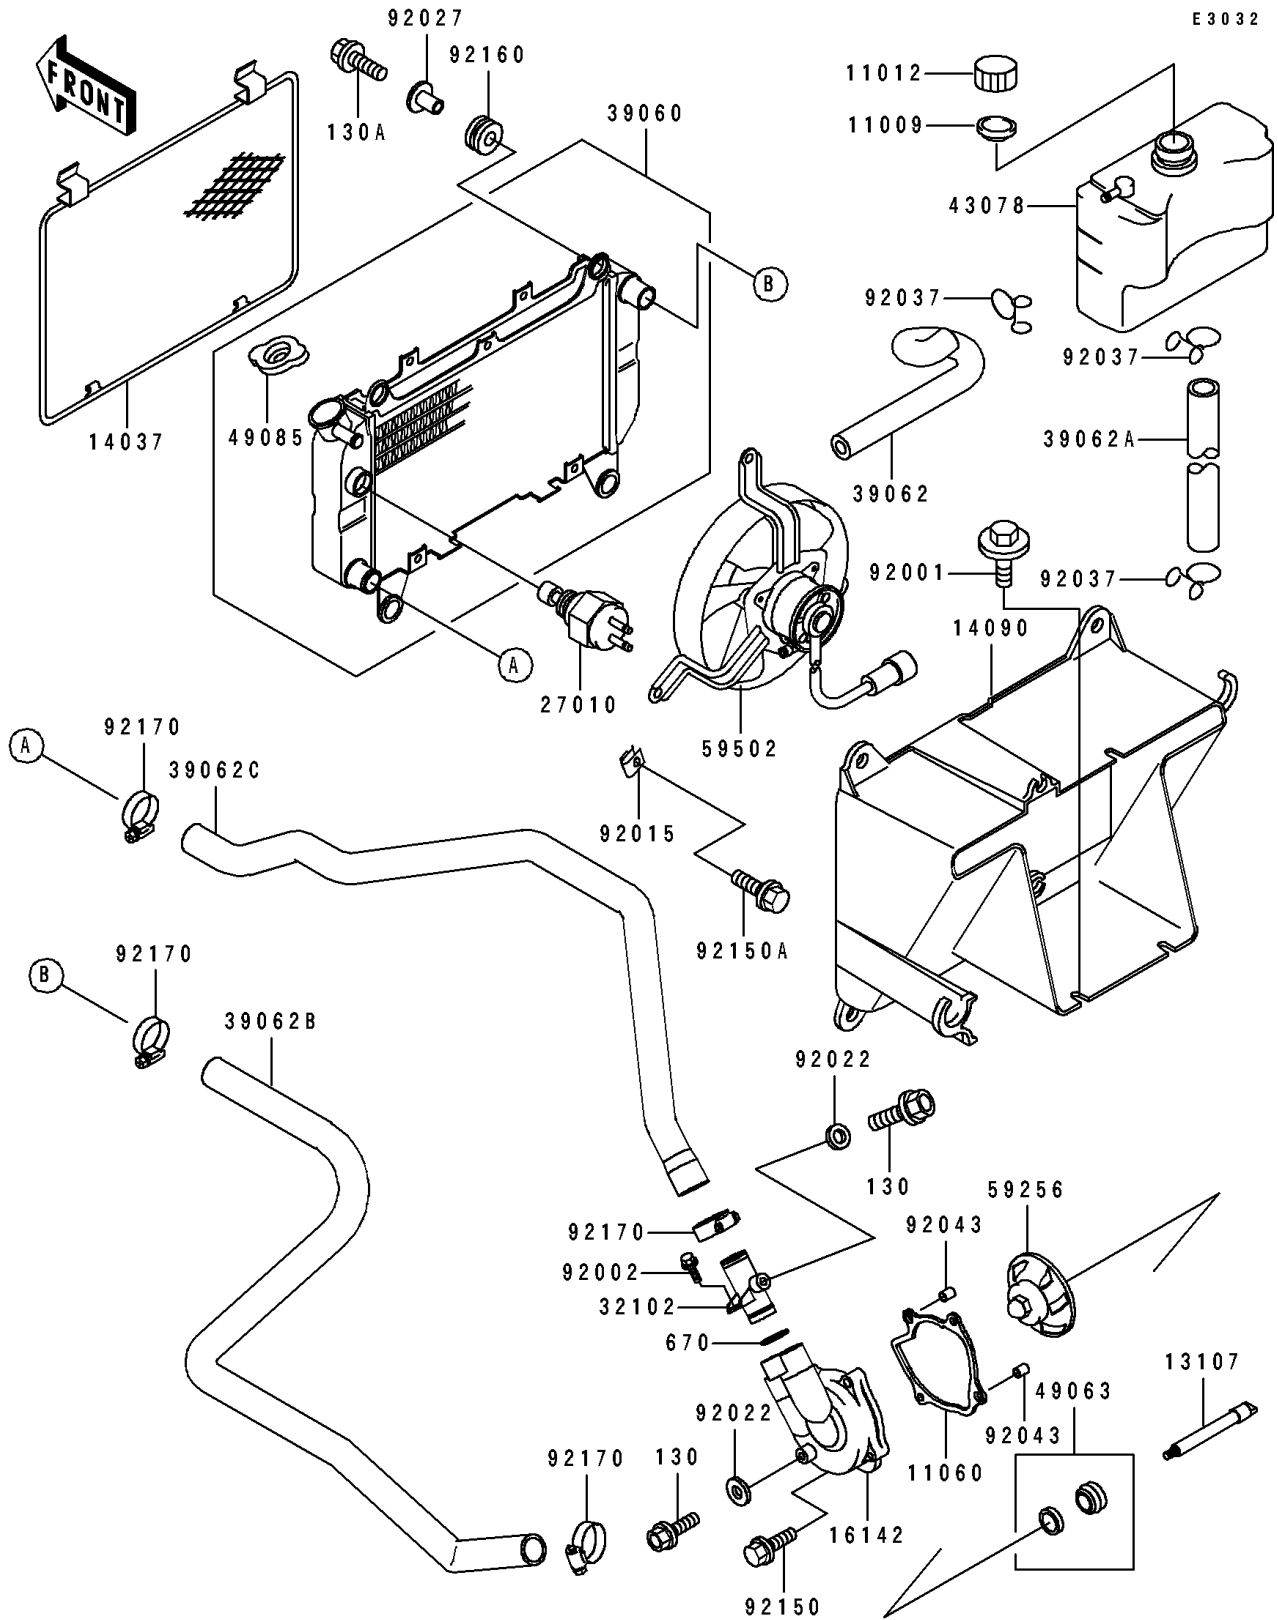

1995 Bayou 400 4X4 PARTS DIAGRAM

Radiator

1995 Bayou 400 4X4 PARTS LIST

Radiator

ITEM NAME	PART NUMBER	QUANTITY
GASKET,RESERVOIR TANK CAP (Ref # 11009)	11009-1145	1
CAP (Ref # 11012)	11012-1084	1
GASKET,PUMP COVER (Ref # 11060)	11060-1308	1
SHAFT,WATER PUMP (Ref # 13107)	13107-1287	1
SCREEN (Ref # 14037)	14037-1153	1
COVER,RADIATOR (Ref # 14090)	14090-1491	1
COVER-PUMP (Ref # 16142)	16142-1083	1
SWITCH,FAN (Ref # 27010)	27010-1202	1
PIPE,CYLINDER (Ref # 32102)	32102-1719	1
RADIATOR (Ref # 39060)	39060-1110	1
HOSE-COOLING (Ref # 39062)	39062-1257	1
HOSE-COOLING,5.5X10.5X420 (Ref # 39062A)	39062-1586	1
HOSE-COOLING,HEAD-RADIATOR (Ref # 39062B)	39062-1587	1
HOSE-COOLING,RADIATOR-PUMP (Ref # 39062C)	39062-1588	1
RESERVOIR (Ref # 43078)	43078-1146	1
SEAL-MECHANICAL (Ref # 49063)	49063-1054	1
CAP-ASSY-PRESSURE (Ref # 49085)	49085-1066	1
IMPELLER (Ref # 59256)	59256-1060	1
FAN-ASSY (Ref # 59502)	59502-1102	1
BOLT,6X16 (Ref # 92001)	92001-1950	2
BOLT,6X12 (Ref # 92002)	92002-1569	1
NUT (Ref # 92015)	92015-1487	3
WASHER,6.2X11X1 (Ref # 92022)	92022-304	2
COLLAR (Ref # 92027)	92027-1956	4
CLAMP,TUBE (Ref # 92037)	92037-147	3
PIN,DOWEL,8X10 (Ref # 92043)	92043-1302	2
BOLT,6X30 (Ref # 92150)	92150-1021	4
BOLT,6X12 (Ref # 92150A)	92150-1186	3
DAMPER (Ref # 92160)	92160-1007	4

1995 Bayou 400 4X4 PARTS LIST

Radiator

ITEM NAME	PART NUMBER	QUANTITY
CLAMP (Ref # 92170)	92170-1497	4
BOLT-FLANGED (Ref # 130)	130J0610	2
BOLT-FLANGED,8X30 (Ref # 130A)	130J0830	4
O RING,18MM (Ref # 670)	670B2018	1