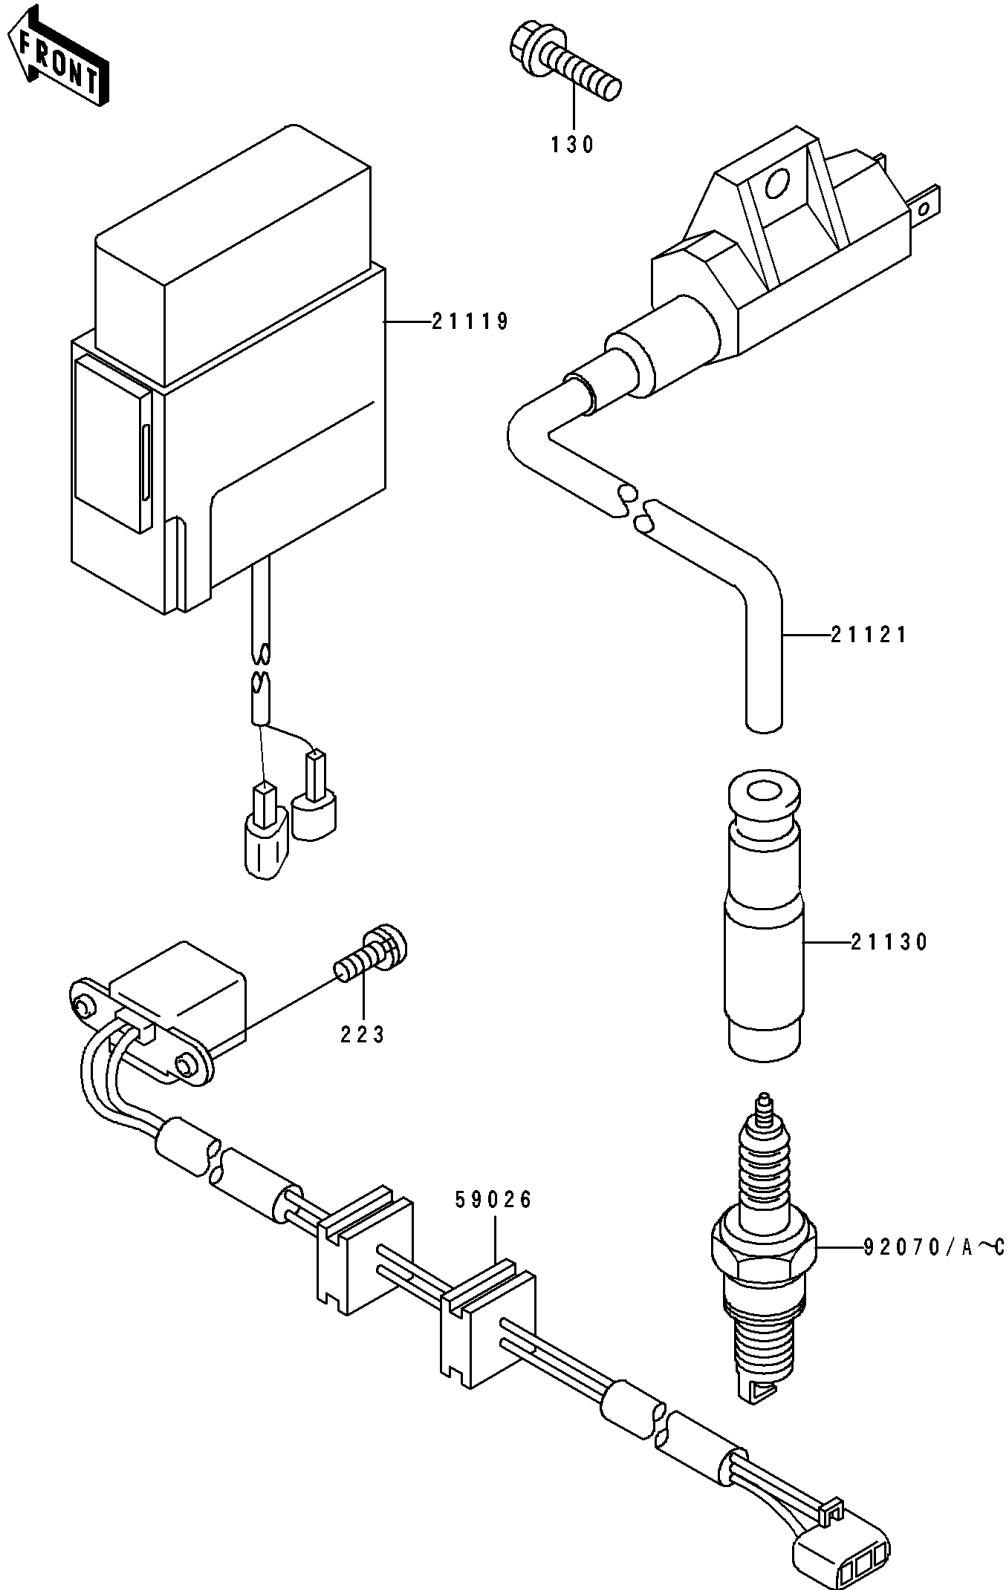

# 1995 Bayou 400 4X4 PARTS DIAGRAM

Ignition System

E 1830

## 1995 Bayou 400 4X4 PARTS LIST

### Ignition System

ITEM NAME	PART NUMBER	QUANTITY
IGNITER (Ref # 21119)	21119-1341	1
COIL-IGNITION (Ref # 21121)	21121-1160	1
CAP-SPARK PLUG (Ref # 21130)	21130-1071	1
COIL-PULSING (Ref # 59026)	59026-1110	1
PLUG-SPARK,DPR8EA-9(NGK) (Ref # 92070)	92070-1065	1
PLUG-SPARK,DP8EA-9(NGK) (Ref # 92070A)	92070-1066	1
PLUG-SPARK,X24EPR-U9(ND) (Ref # 92070B)		1
PLUG-SPARK,X24EP-U9(ND) (Ref # 92070C)		1
BOLT-FLANGED (Ref # 130)	130D0616	1
SCREW-PAN-WS-CROS (Ref # 223)	223B0514	2