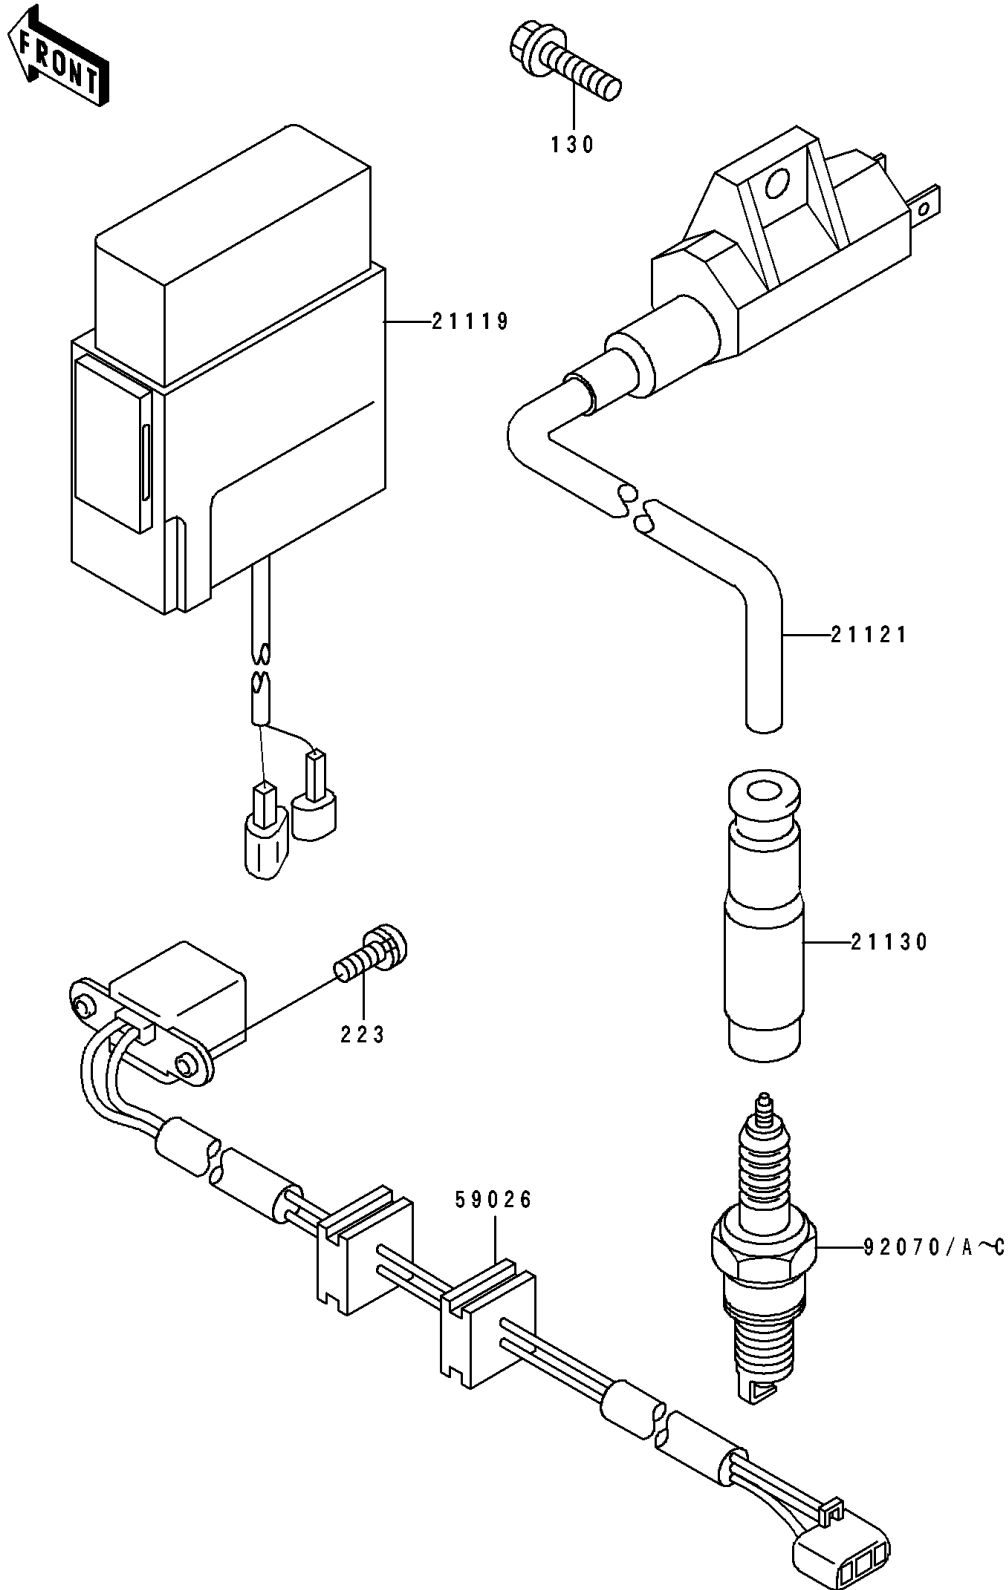

# 1994 Bayou 400 4X4 PARTS DIAGRAM

Ignition System

E 1830

# 1994 Bayou 400 4X4 PARTS LIST

## Ignition System

| ITEM NAME                               | PART NUMBER | QUANTITY |
|---|-------------|----------|
| IGNITER (Ref # 21119)                   | 21119-1341  | 1        |
| COIL-IGNITION (Ref # 21121)             | 21121-1160  | 1        |
| CAP-SPARK PLUG (Ref # 21130)            | 21130-1071  | 1        |
| COIL-PULSING (Ref # 59026)              | 59026-1110  | 1        |
| PLUG-SPARK,DPR8EA-9(NGK) (Ref # 92070)  | 92070-1065  | 1        |
| PLUG-SPARK,DP8EA-9(NGK) (Ref # 92070A)  | 92070-1066  | 1        |
| PLUG-SPARK,X24EPR-U9(ND) (Ref # 92070B) |             | 1        |
| PLUG-SPARK,X24EP-U9(ND) (Ref # 92070C)  |             | 1        |
| BOLT-FLANGED (Ref # 130)                | 130D0616    | 1        |
| SCREW-PAN-WS-CROS (Ref # 223)           | 223B0514    | 2        |