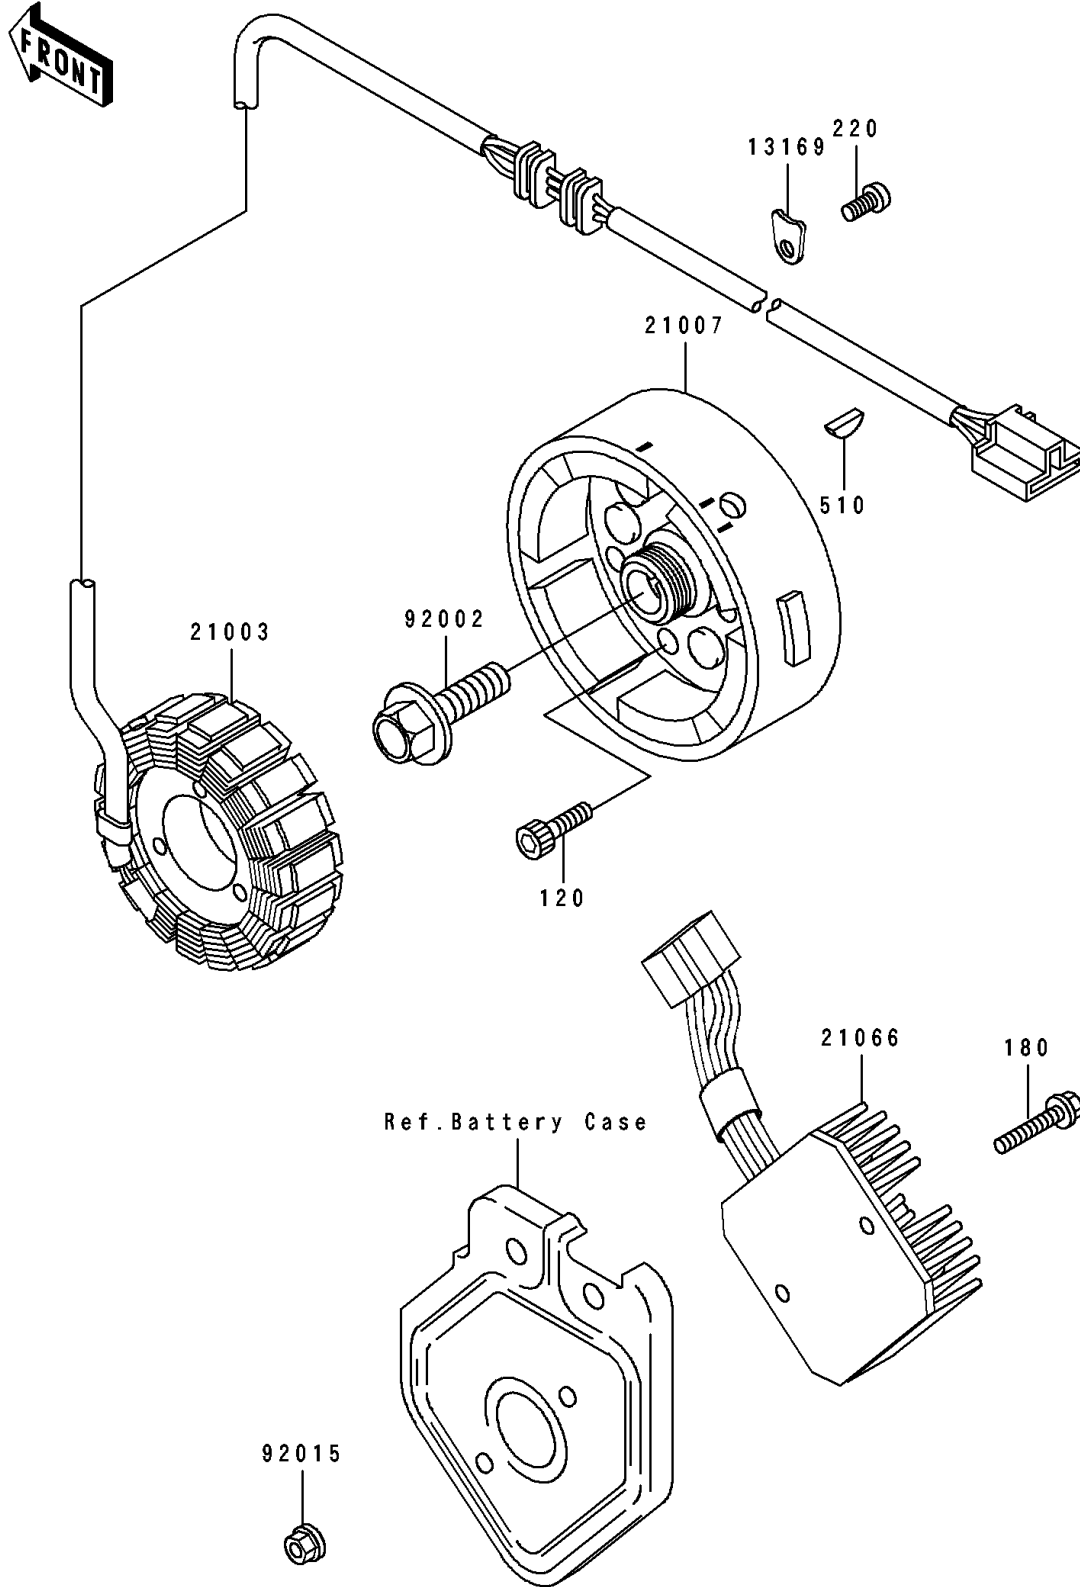

# 1995 Bayou 400 4X4 PARTS DIAGRAM

Generator

E1810

## 1995 Bayou 400 4X4 PARTS LIST

### Generator

ITEM NAME	PART NUMBER	QUANTITY
PLATE,HARNESS (Ref # 13169)	13169-1788	1
STATOR (Ref # 21003)	21003-1243	1
ROTOR,GENERATOR (Ref # 21007)	21007-1243	1
REGULATOR-VOLTAGE (Ref # 21066)	21066-1078	1
BOLT,FLANGED,12X40 (Ref # 92002)	92002-1693	1
NUT,FLANGED,6MM,BLACK (Ref # 92015)	92015-1233	2
BOLT-SOCKET,6X30 (Ref # 120)	120P0630	3
BOLT-UPSET-WS,6X25 (Ref # 180)	180D0625	2
SCREW-PAN-CROS,6X10 (Ref # 220)	220B0610	1
KEY-WOODRUFF (Ref # 510)	510A4200	1