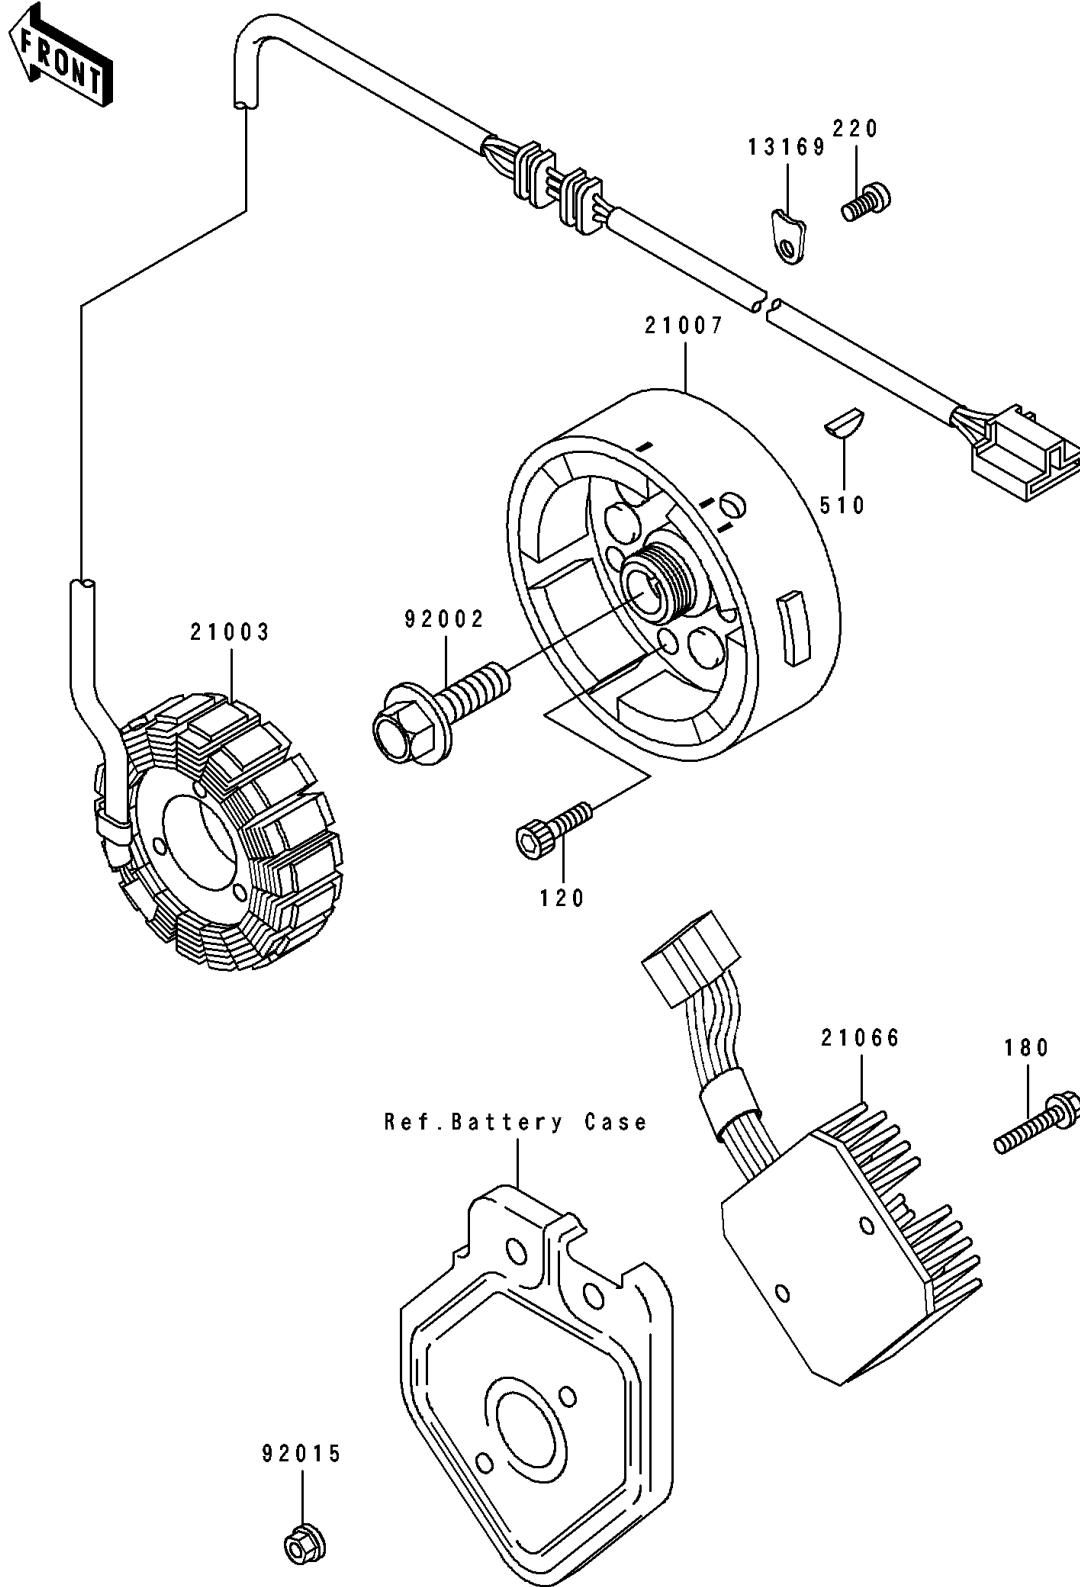

1995 Bayou 400 4X4 PARTS DIAGRAM

Generator

E1810

1995 Bayou 400 4X4 PARTS LIST

Generator

ITEM NAME	PART NUMBER	QUANTITY
PLATE,HARNESS (Ref # 13169)	13169-1788	1
STATOR (Ref # 21003)	21003-1243	1
ROTOR,GENERATOR (Ref # 21007)	21007-1243	1
REGULATOR-VOLTAGE (Ref # 21066)	21066-1078	1
BOLT,FLANGED,12X40 (Ref # 92002)	92002-1693	1
NUT,FLANGED,6MM,BLACK (Ref # 92015)	92015-1233	2
BOLT-SOCKET,6X30 (Ref # 120)	120P0630	3
BOLT-UPSET-WS,6X25 (Ref # 180)	180D0625	2
SCREW-PAN-CROS,6X10 (Ref # 220)	220B0610	1
KEY-WOODRUFF (Ref # 510)	510A4200	1