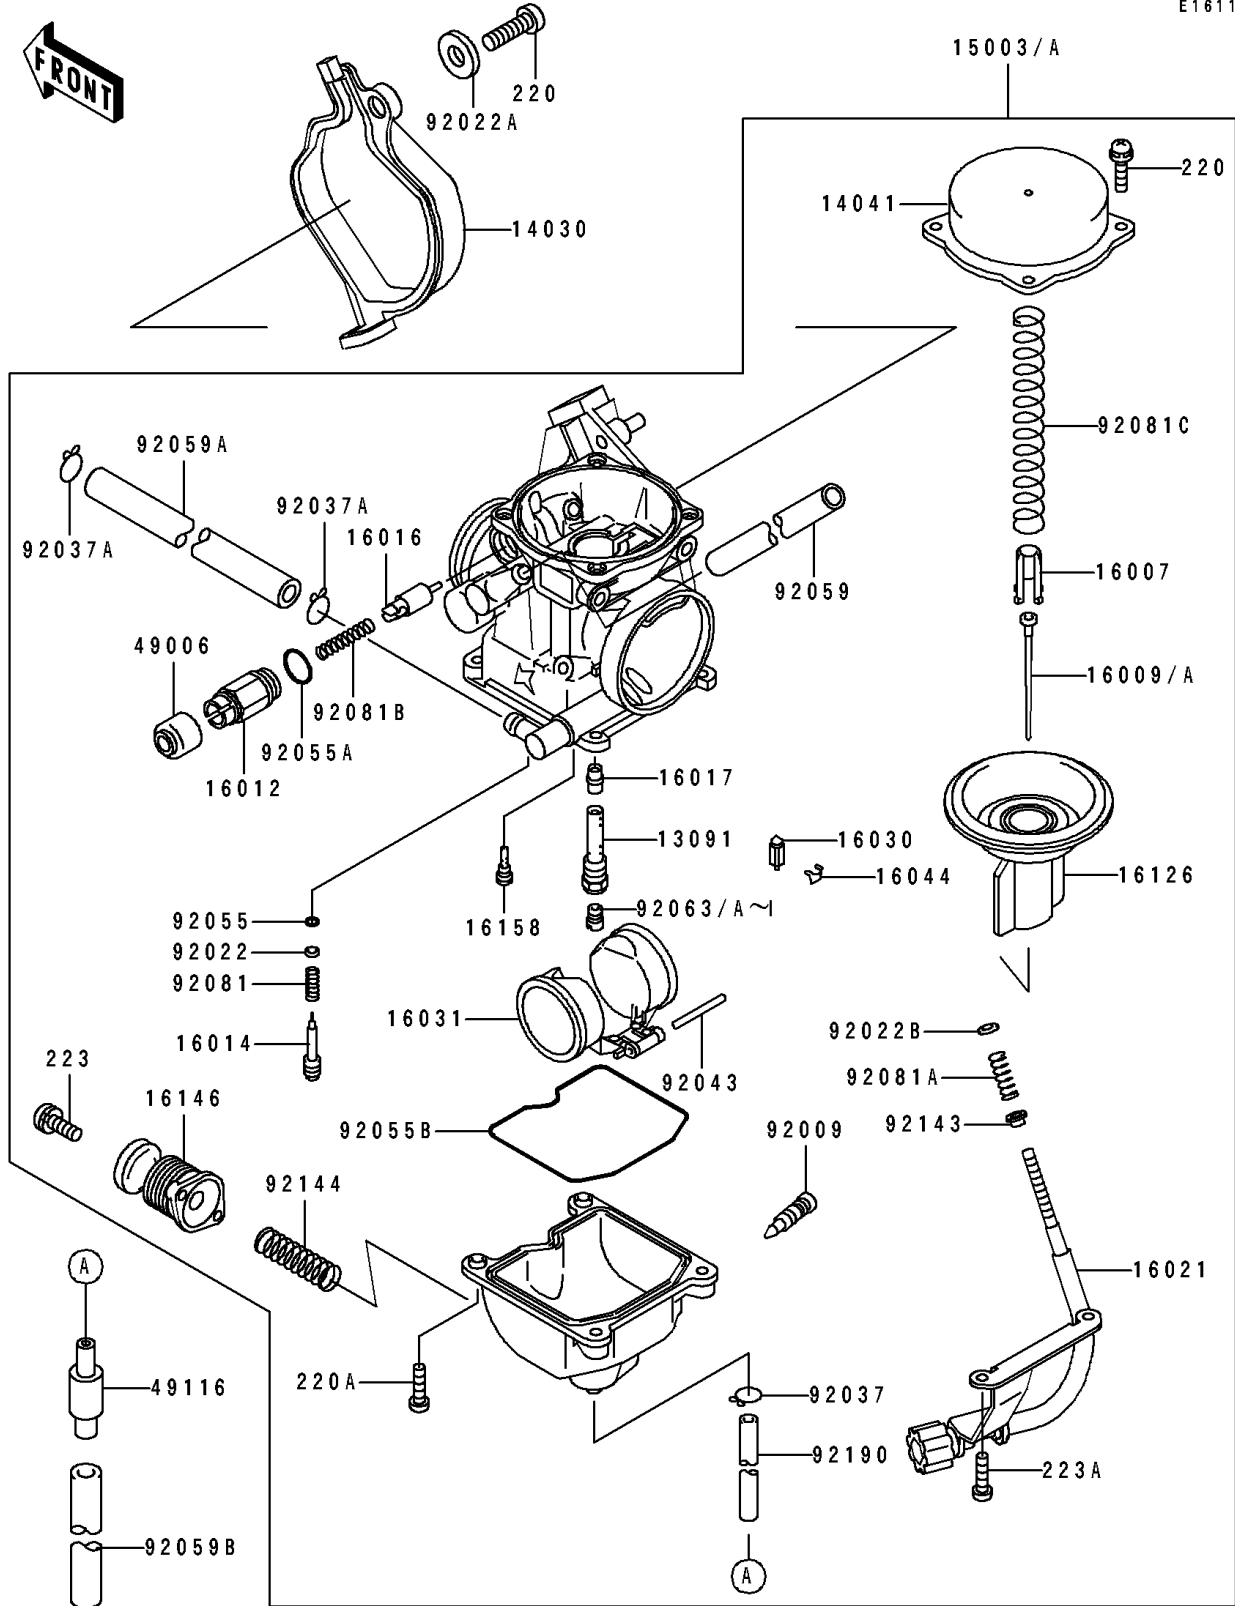

# 1995 Bayou 400 4X4 PARTS DIAGRAM

Carburetor

E1611

## Carburetor

ITEM NAME	PART NUMBER	QUANTITY
TUBE,6.5X11.5X150 (Ref # 92059)	92059-1463	1
TUBE,6.5X9.5X430 (Ref # 92059A)	92059-1727	1
TUBE,7X10X100 (Ref # 92059B)	92059-1736	1
JET-MAIN,#85 (Ref # 92063)	92063-1023	1
JET-MAIN,#125 (Ref # 92063A)	92063-1069	1
JET-MAIN,#118 (Ref # 92063C)	92063-1071	1
JET-MAIN,#120 (Ref # 92063D)	92063-1072	1
JET-MAIN,#122 (Ref # 92063E)	92063-1073	1
JET-MAIN,#115 (Ref # 92063I)	92063-1118	1
SPRING,PILOT ADJUST SCREW (Ref # 92081)	92081-1002	1
SPRING,THROTTLE ADJUST UPP (Ref # 92081A)	92081-1620	1
SPRING,PLUNGER (Ref # 92081B)	92081-1720	1
SPRING,VACUUM VALVE (Ref # 92081C)	92081-1775	1
COLLAR (Ref # 92143)	92143-1589	1
SPRING,PUMP (Ref # 92144)	92144-1672	1
TUBE,4.5X8X330 (Ref # 92190)	92190-1557	1
SCREW-PAN-CROS (Ref # 220)	220B0408	5
SCREW-PAN-CROS (Ref # 220A)	220D0414	4
SCREW-PAN-WS-CROS (Ref # 223)	223C0412	2