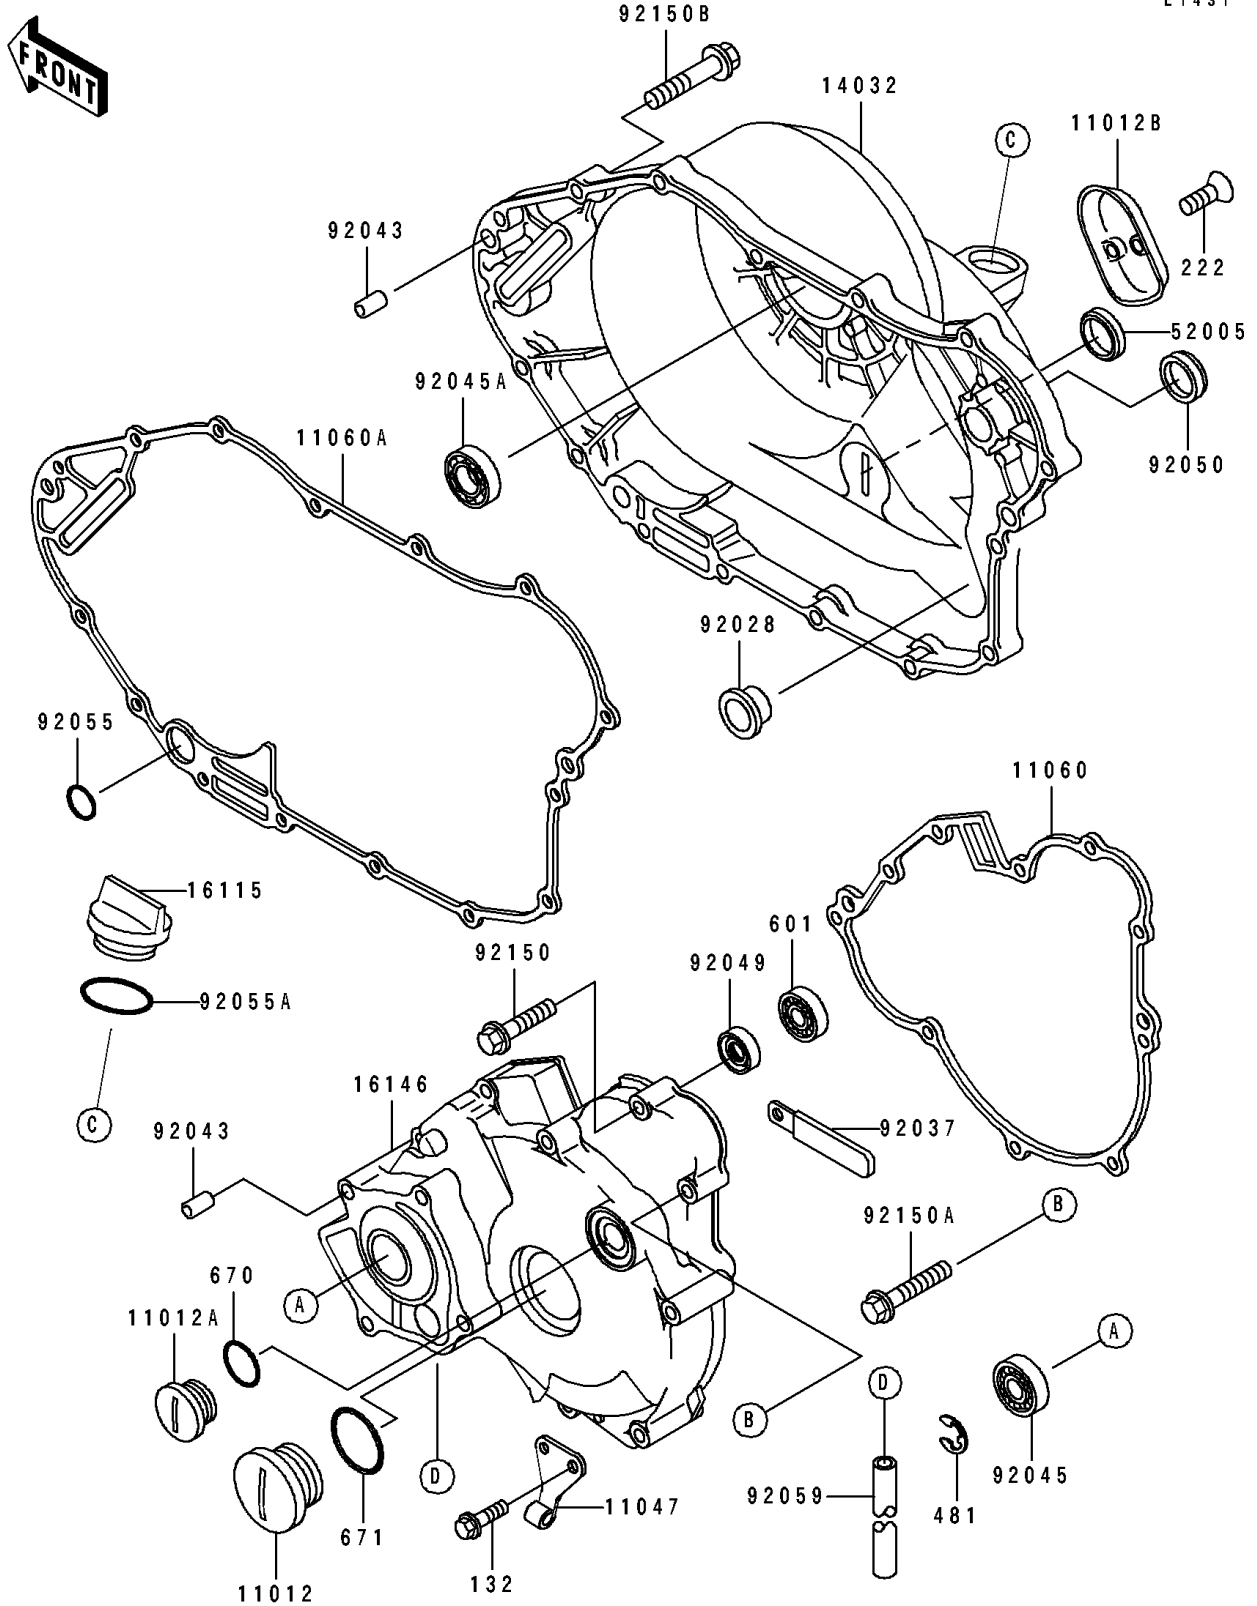

1995 Bayou 400 4X4 PARTS DIAGRAM

Engine Cover(s)

E1431

1995 Bayou 400 4X4 PARTS LIST

Engine Cover(s)

ITEM NAME	PART NUMBER	QUANTITY
CAP (Ref # 11012)	11012-1362	1
CAP, TOP MARK (Ref # 11012A)	11012-1363	1
CAP, CLUTCH RELEASE (Ref # 11012B)	11012-1644	1
BRACKET, CABLE (Ref # 11047)	11047-1494	1
GASKET, GENERATOR (Ref # 11060)	11060-1208	1
GASKET, CLUTCH COVER (Ref # 11060A)	11060-1209	1
COVER-CLUTCH (Ref # 14032)	14032-5021	1
CAP-OIL FILLER (Ref # 16115)	16115-1009	1
COVER-ASSY, GENERATOR (Ref # 16146)	16146-1155	1
GAUGE, OIL LEVEL (Ref # 52005)	52005-1009	1
BUSHING (Ref # 92028)	92028-1544	1
CLAMP, WIRING HARNESS (Ref # 92037)	92037-1539	1
PIN, 6.2X8X14 (Ref # 92043)	92043-1263	4
BEARING-BALL (Ref # 92045)	92045-1206	1
BEARING-BALL, 6303RUED2C3 (Ref # 92045A)	92045-1256	1
SEAL-OIL, SC10227 (Ref # 92049)	92049-1157	1
SEAL-OIL (Ref # 92050)	92050-078	1
RING-O, OD=18 (Ref # 92055)	92055-048	1
RING-O, 31.5X2.6 (Ref # 92055A)	92055-049	1
TUBE, 4.5X9X190 (Ref # 92059)	92059-080	1
BOLT, 6X35 (Ref # 92150)	92150-1600	5
BOLT, 6X50 (Ref # 92150A)	92150-1601	5
BOLT, 6X30 (Ref # 92150B)	92150-1602	15
BOLT-FLANGED-SMALL (Ref # 132)	132G0612	1
SCREW-CSK-RD-CROS (Ref # 222)	222C0512	2
CIRCLIP (Ref # 481)	481J2200	1
BEARING-BALL (Ref # 601)	601A6000	1
O RING, 18MM (Ref # 670)	670B2018	1
O RING, 40MM (Ref # 671)	671B2540	1