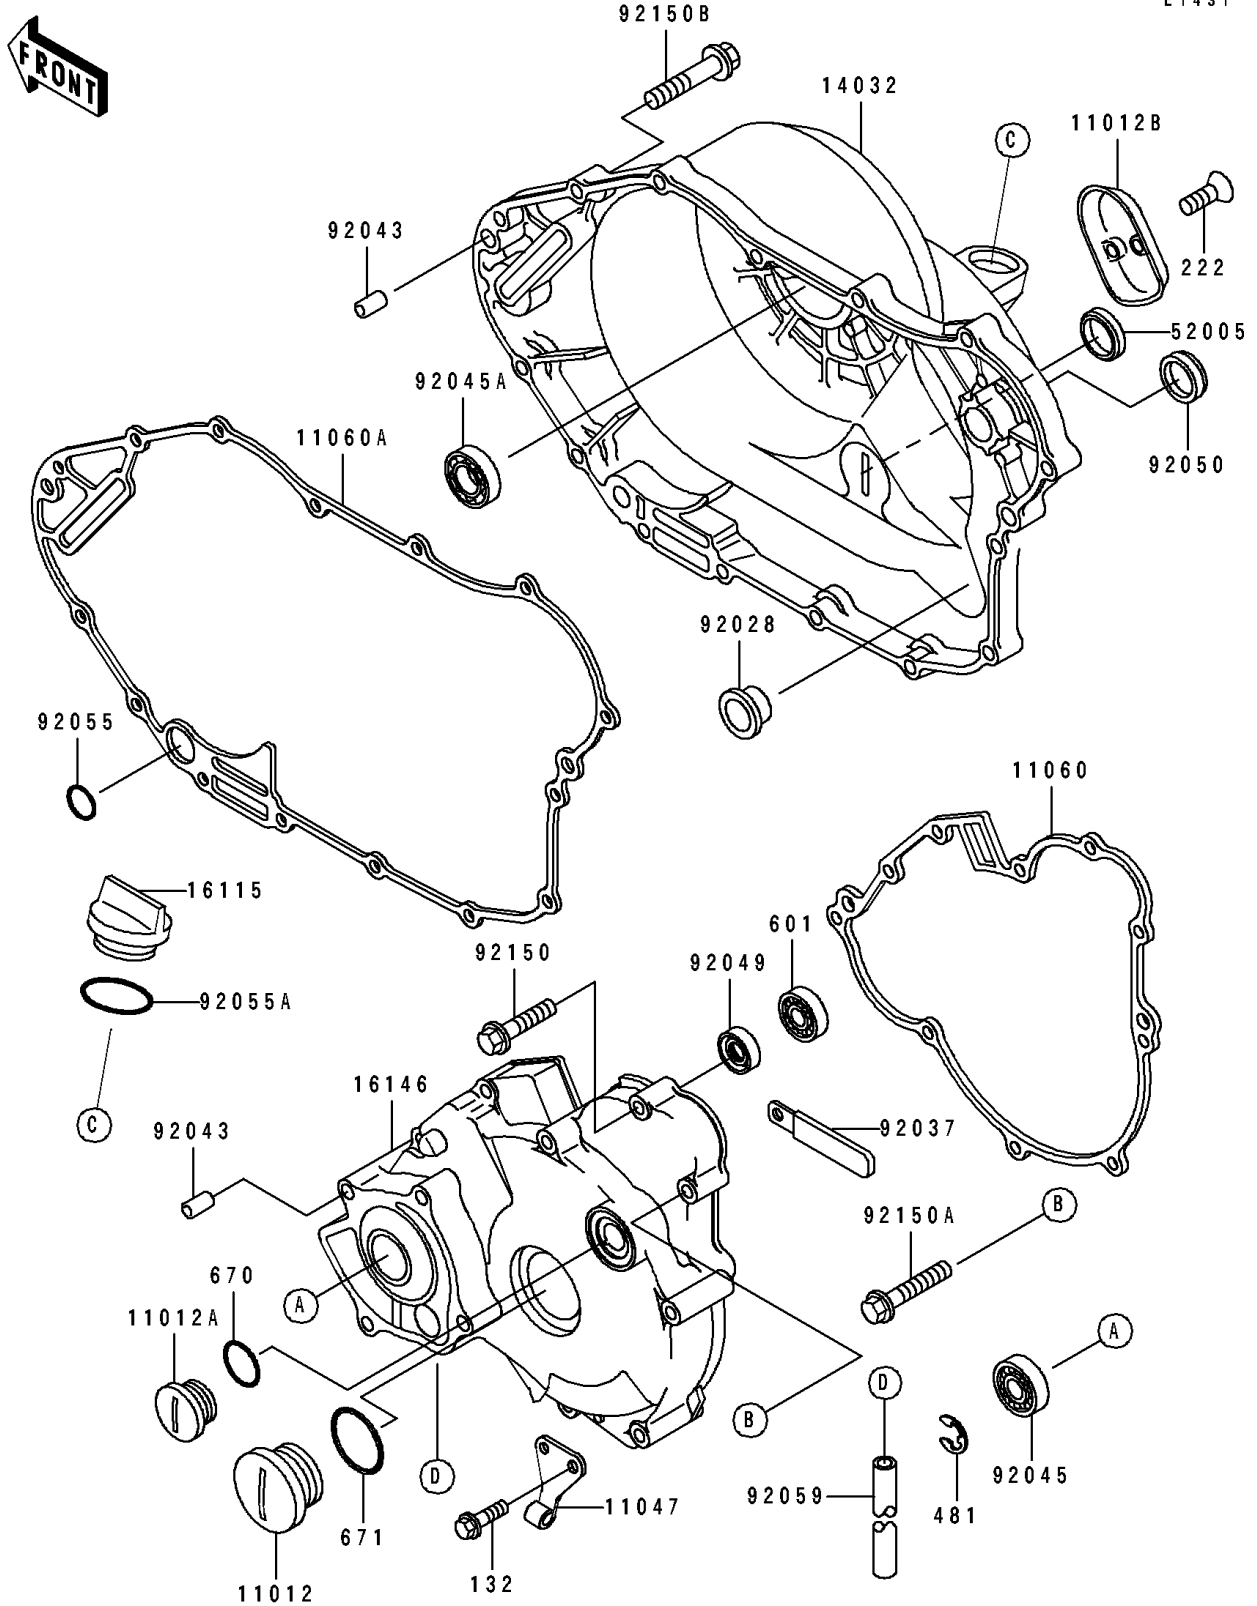

# 1995 Bayou 400 4X4 PARTS DIAGRAM

Engine Cover(s)

E1431

# 1995 Bayou 400 4X4 PARTS LIST

Engine Cover(s)

ITEM NAME	PART NUMBER	QUANTITY
-----------	-------------	----------