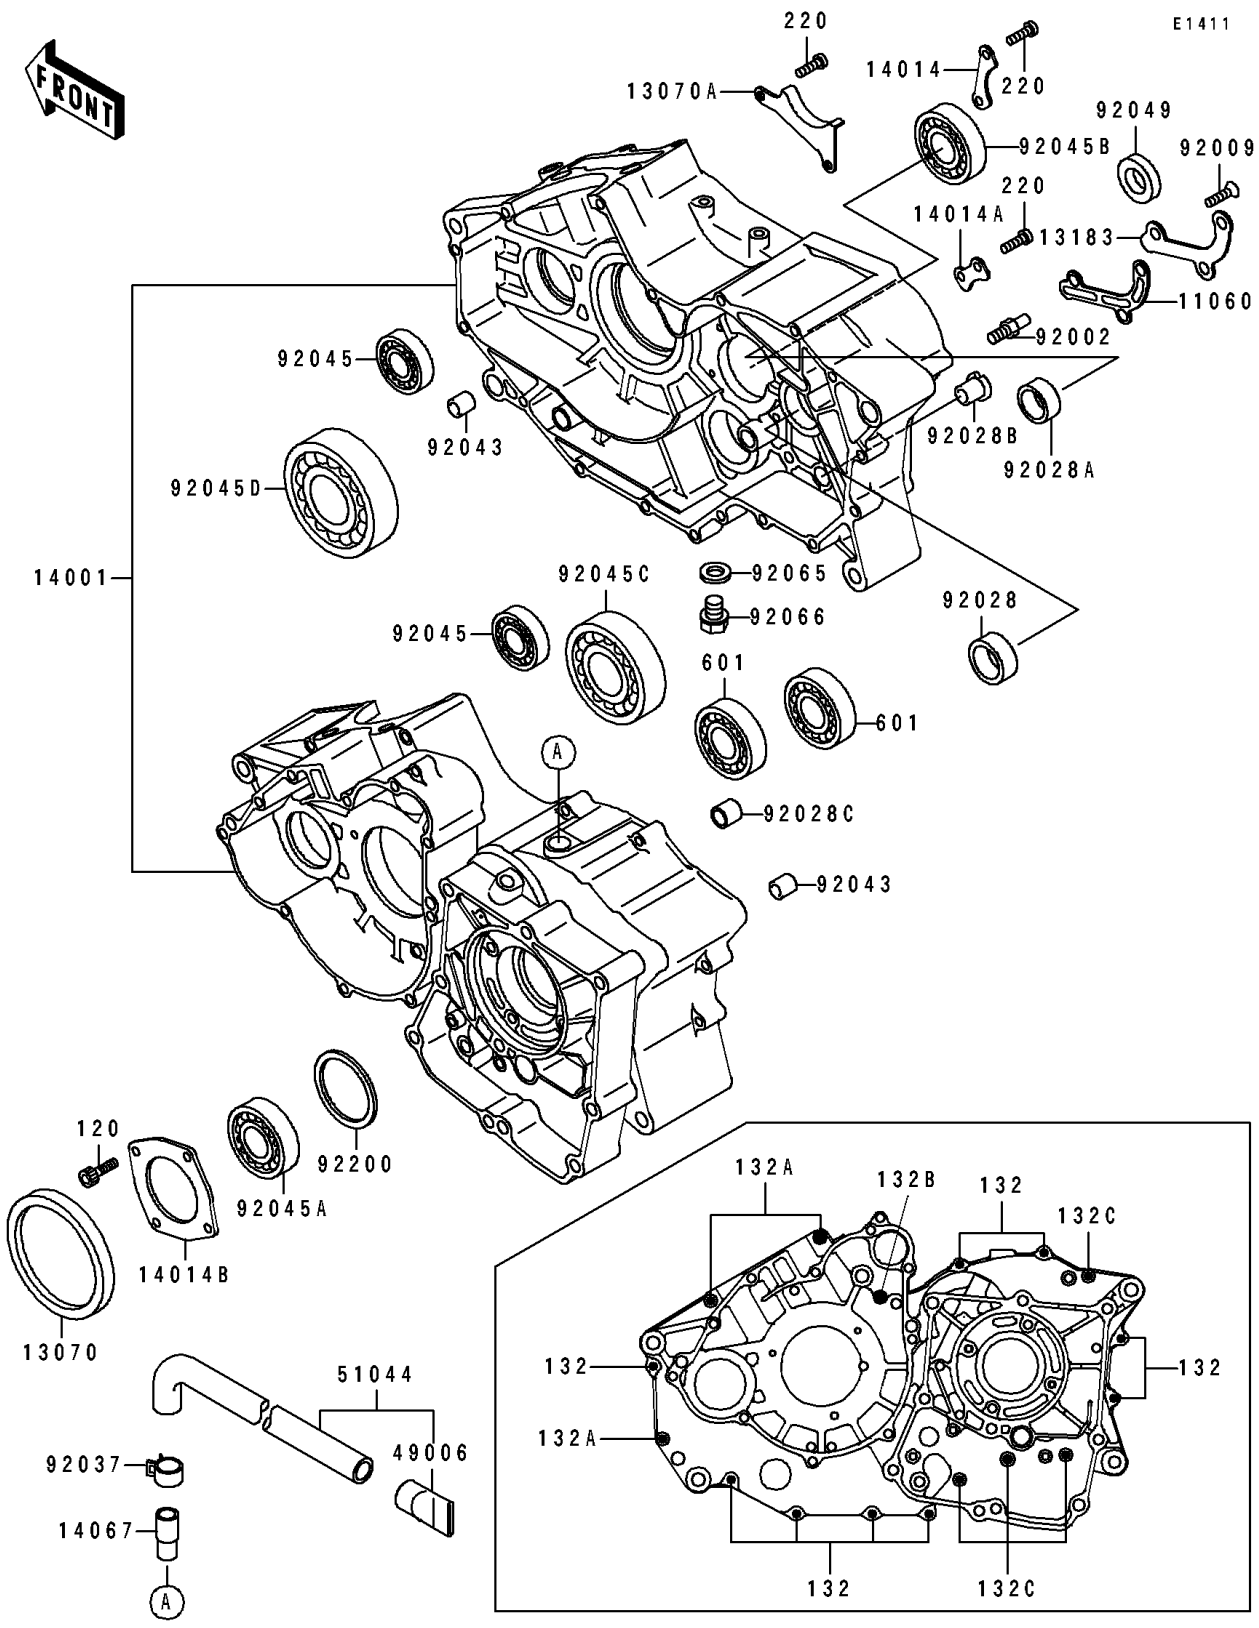

1995 Bayou 400 4X4 PARTS DIAGRAM

Crankcase

1995 Bayou 400 4X4 PARTS LIST

Crankcase

ITEM NAME	PART NUMBER	QUANTITY
GASKET,OIL LINE (Ref # 11060)	11060-1207	1
GUIDE (Ref # 13070)	13070-1254	1
GUIDE,CHAIN (Ref # 13070A)	13070-1255	1
PLATE,OIL LINE (Ref # 13183)	13183-1725	1
SET-CRANKCASE (Ref # 14001)	14001-5308	1
PLATE-POSITION (Ref # 14014)	14014-1069	1
PLATE-POSITION (Ref # 14014A)	14014-1107	1
PLATE-POSITION (Ref # 14014B)	14014-1108	1
FITTING,BREATHER (Ref # 14067)	14067-006	1
BOOT (Ref # 49006)	49006-1199	1
TUBE-ASSY (Ref # 51044)	51044-1118	1
BOLT,8X15 (Ref # 92002)	92002-1601	1
SCREW,6X14 (Ref # 92009)	92009-1349	3
BUSHING,26X35X14 (Ref # 92028)	92028-131	1
BUSHING,23X30X13 (Ref # 92028A)	92028-132	1
BUSHING (Ref # 92028B)	92028-1386	1
BUSHING,14X16X15 (Ref # 92028C)	92028-1505	1
CLAMP (Ref # 92037)	92037-1860	1
PIN,11.5X14X14 (Ref # 92043)	92043-1279	2
BEARING-BALL,TMB304CCM (Ref # 92045)	92045-1142	2
BEARING-BALL,6305RHR4SH2 (Ref # 92045A)	92045-1254	1
BEARING-BALL,63/22 (Ref # 92045B)	92045-1255	1
BEARING-BALL,6307SH2-9C4 (Ref # 92045C)	92045-1257	1
BEARING-BALL,6208RSH2-9C3 (Ref # 92045D)	92045-1258	1
SEAL-OIL,AC1013A1 (Ref # 92049)	92049-1393	1
GASKET,12X22X2,DRAIN PLUG (Ref # 92065)	92065-097	1
PLUG,OIL DRAIN,12X15 (Ref # 92066)	92066-1174	1
WASHER,50X60.5X0.5 (Ref # 92200)	92200-1106	1
BOLT-SOCKET,6X16 (Ref # 120)	120P0616	4

1995 Bayou 400 4X4 PARTS LIST

Crankcase

ITEM NAME	PART NUMBER	QUANTITY
BOLT-FLANGED-SMALL (Ref # 132)	132Y0635	9
BOLT-FLANGED-SMALL (Ref # 132A)	132Y0675	3
BOLT-FLANGED-SMALL (Ref # 132B)	132Y0685	1
BOLT-FLANGED-SMALL (Ref # 132C)	132Y0695	4
SCREW-PAN-CROS,6X14 (Ref # 220)	220B0614	6
BEARING-BALL (Ref # 601)	601A6203Z	2