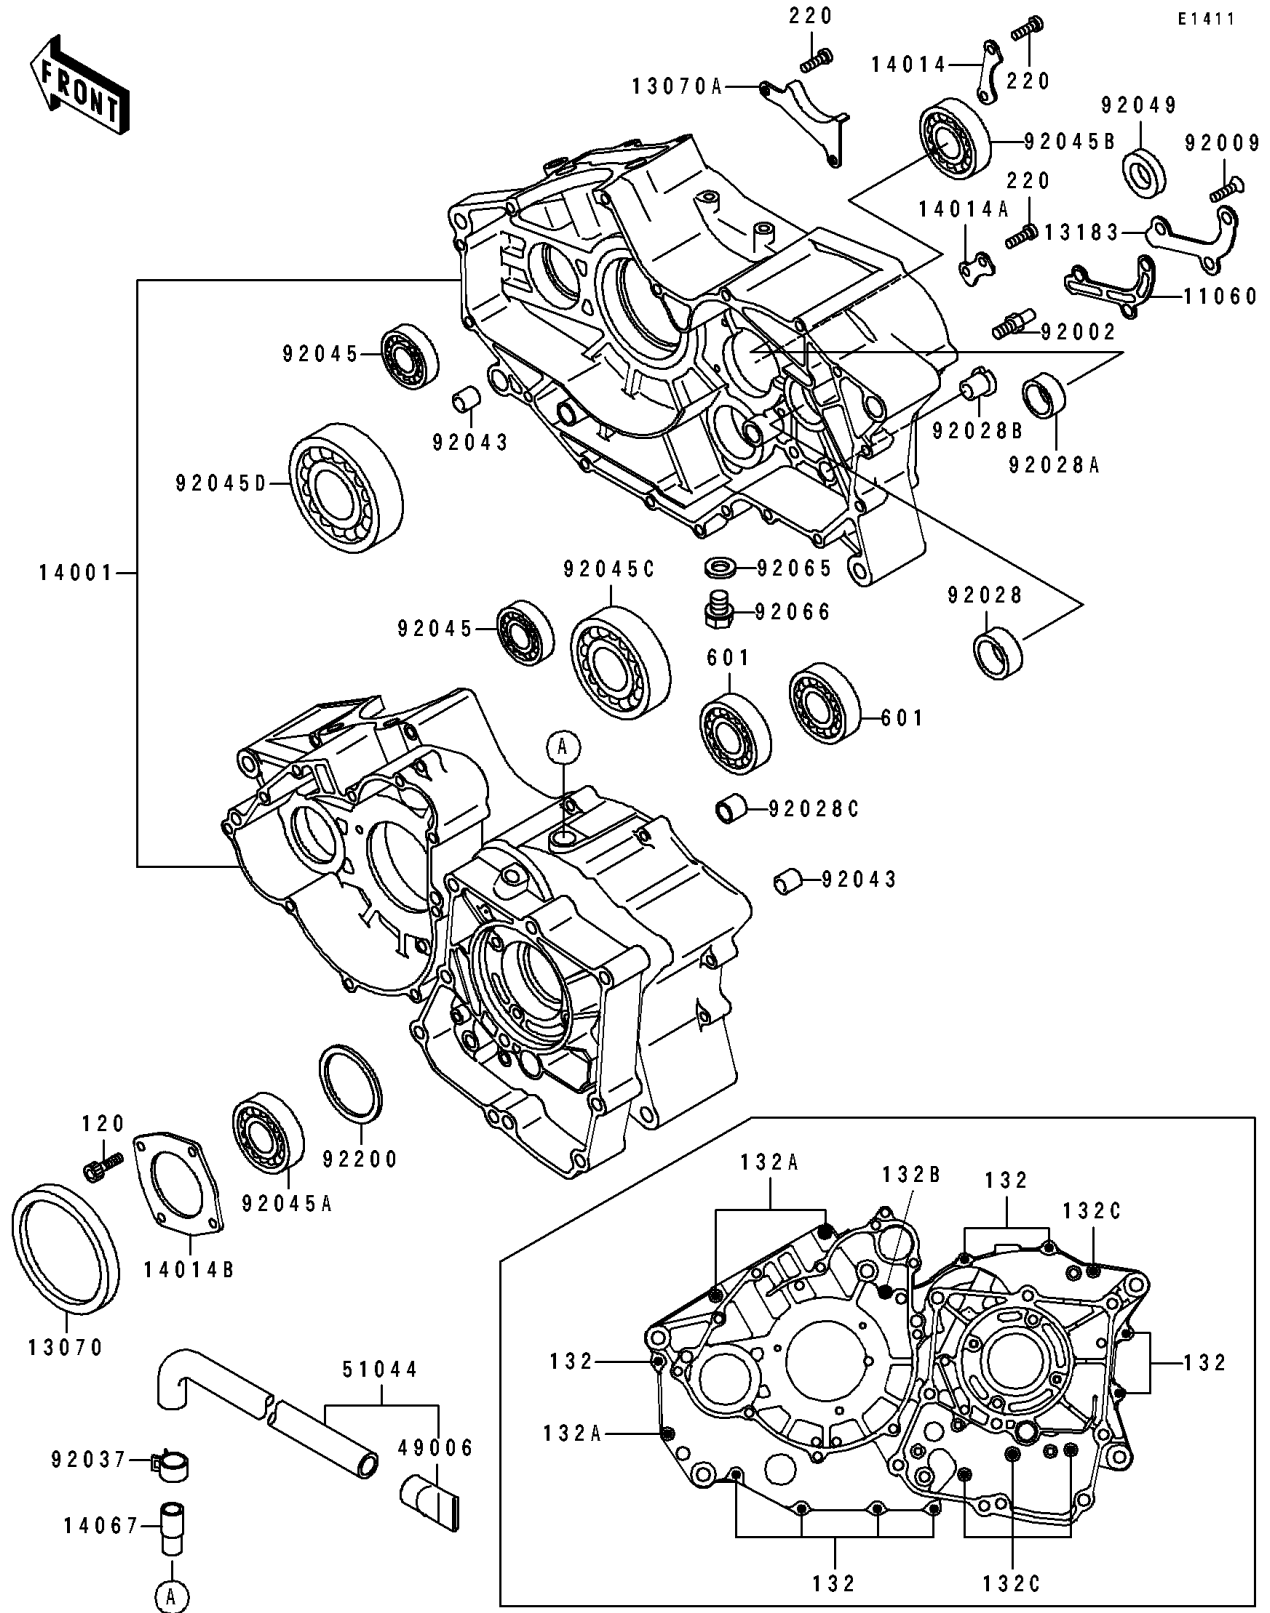

1994 Bayou 400 4X4 PARTS DIAGRAM

Crankcase

1994 Bayou 400 4X4 PARTS LIST

Crankcase

ITEM NAME	PART NUMBER	QUANTITY
GASKET,OIL LINE (Ref # 11060)	11060-1207	1
GUIDE (Ref # 13070)	13070-1254	1
GUIDE,CHAIN (Ref # 13070A)	13070-1255	1
PLATE,OIL LINE (Ref # 13183)	13183-1725	1
SET-CRANKCASE (Ref # 14001)	14001-5308	1
PLATE-POSITION (Ref # 14014)	14014-1069	1
PLATE-POSITION (Ref # 14014A)	14014-1107	1
PLATE-POSITION (Ref # 14014B)	14014-1108	1
FITTING,BREATHER (Ref # 14067)	14067-006	1
BOOT (Ref # 49006)	49006-1199	1
TUBE-ASSY (Ref # 51044)	51044-1118	1
BOLT,8X15 (Ref # 92002)	92002-1601	1
SCREW,6X14 (Ref # 92009)	92009-1349	3
BUSHING,26X35X14 (Ref # 92028)	92028-131	1
BUSHING,23X30X13 (Ref # 92028A)	92028-132	1
BUSHING (Ref # 92028B)	92028-1386	1
BUSHING,14X16X15 (Ref # 92028C)	92028-1505	1
CLAMP (Ref # 92037)	92037-1860	1
PIN,11.5X14X14 (Ref # 92043)	92043-1279	2
BEARING-BALL,TMB304CCM (Ref # 92045)	92045-1142	2
BEARING-BALL,6305RHR4SH2 (Ref # 92045A)	92045-1254	1
BEARING-BALL,63/22 (Ref # 92045B)	92045-1255	1
BEARING-BALL,6307SH2-9C4 (Ref # 92045C)	92045-1257	1
BEARING-BALL,6208RSH2-9C3 (Ref # 92045D)	92045-1258	1
SEAL-OIL,AC1013A1 (Ref # 92049)	92049-1393	1
GASKET,12X22X2,DRAIN PLUG (Ref # 92065)	92065-097	1
PLUG,OIL DRAIN,12X15 (Ref # 92066)	92066-1174	1
WASHER,50X60.5X0.5 (Ref # 92200)	92200-1106	1
BOLT-SOCKET,6X16 (Ref # 120)	120P0616	4

1994 Bayou 400 4X4 PARTS LIST

Crankcase

ITEM NAME	PART NUMBER	QUANTITY
BOLT-FLANGED-SMALL (Ref # 132)	132Y0635	9
BOLT-FLANGED-SMALL (Ref # 132A)	132Y0675	3
BOLT-FLANGED-SMALL (Ref # 132B)	132Y0685	1
BOLT-FLANGED-SMALL (Ref # 132C)	132Y0695	4
SCREW-PAN-CROS,6X14 (Ref # 220)	220B0614	6
BEARING-BALL (Ref # 601)	601A6203Z	2