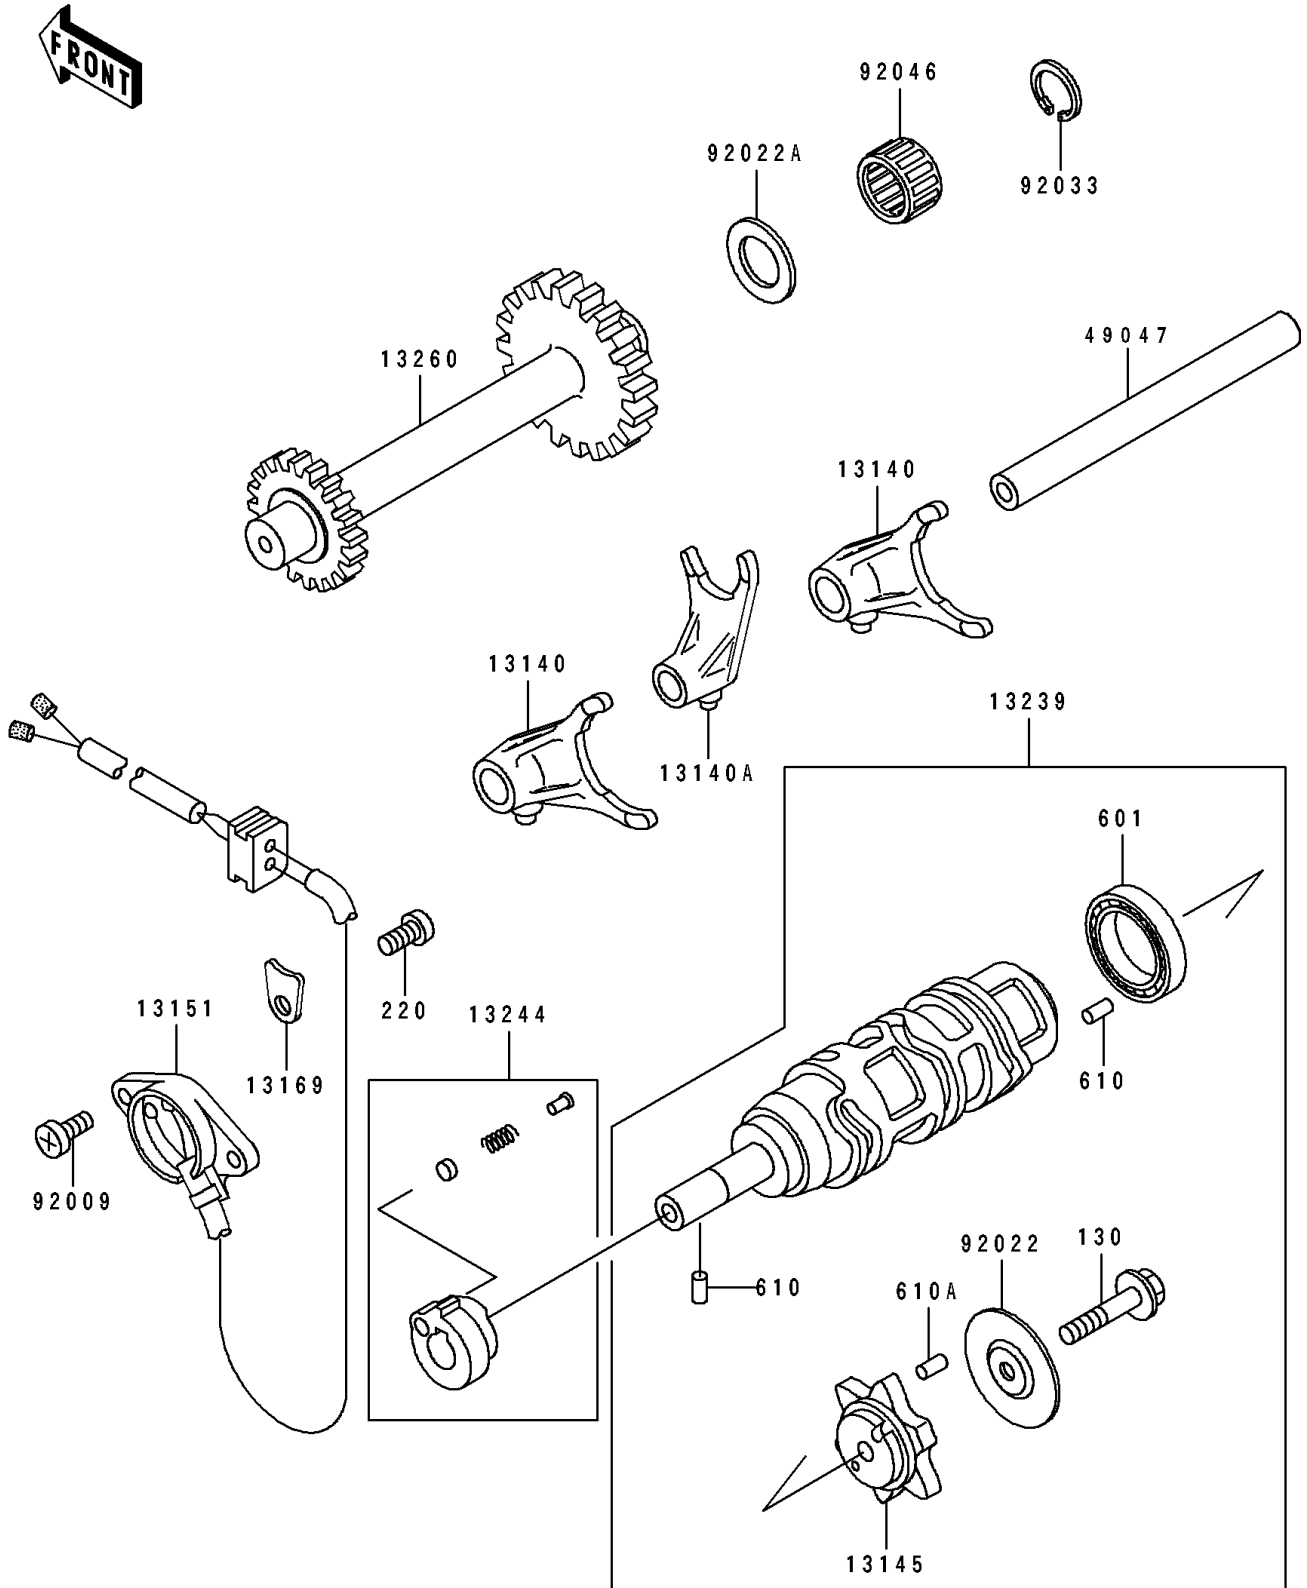

1995 Bayou 400 4X4 PARTS DIAGRAM

Gear Change Drum/Shift Fork(s)

E1362

1995 Bayou 400 4X4 PARTS LIST

Gear Change Drum/Shift Fork(s)

ITEM NAME	PART NUMBER	QUANTITY
FORK-SHIFT (Ref # 13140)	13140-1210	2
FORK-SHIFT (Ref # 13140A)	13140-1211	1
CAM-CHANGE DRUM (Ref # 13145)	13145-1064	1
SWITCH-COMP (Ref # 13151)	13151-1077	1
PLATE,HARNES (Ref # 13169)	13169-1788	1
DRUM-ASSY-CHANGE (Ref # 13239)	13239-1170	1
STOPPER-ASSY,REVERSE (Ref # 13244)	13244-1055	1
GEAR,REVERSE,22T&30T (Ref # 13260)	13260-1220	1
ROD-SHIFT (Ref # 49047)	49047-1085	1
SCREW,5X14 (Ref # 92009)	92009-1341	2
WASHER,CHANGE DRUM (Ref # 92022)	92022-1886	1
WASHER,17.3X28X1 (Ref # 92022A)	92022-255	1
RING-SNAP (Ref # 92033)	92033-032	1
BEARING-NEEDLE,K17X23X13.8 (Ref # 92046)	92046-1184	1
BOLT-FLANGED,6X35 (Ref # 130)	130G0635	1
SCREW-PAN-CROS,6X10 (Ref # 220)	220B0610	1
BEARING-BALL (Ref # 601)	601A6005	1
ROLLER,4X6 (Ref # 610)	610A0406	2
ROLLER,4X12 (Ref # 610A)	610A0412	6