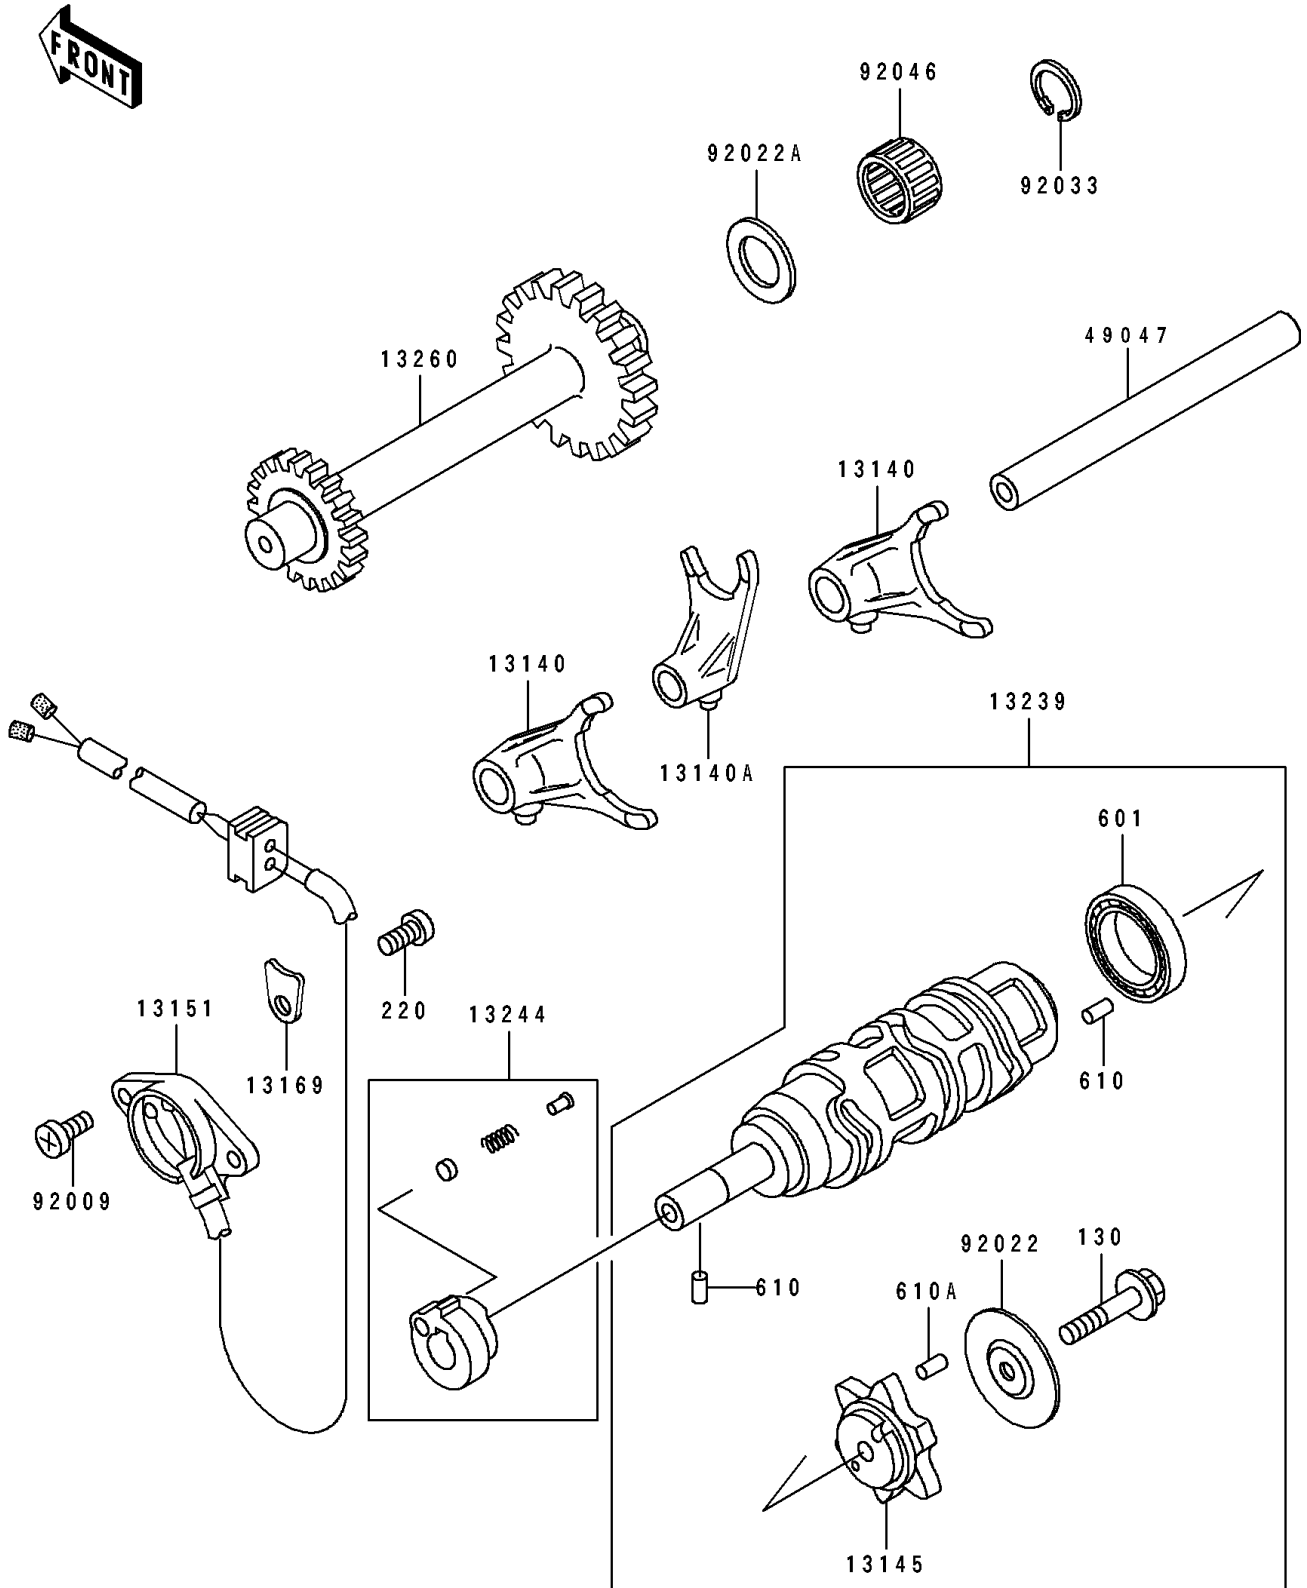

# 1994 Bayou 400 4X4 PARTS DIAGRAM

Gear Change Drum/Shift Fork(s)

E1362

# 1994 Bayou 400 4X4 PARTS LIST

## Gear Change Drum/Shift Fork(s)

ITEM NAME	PART NUMBER	QUANTITY
FORK-SHIFT (Ref # 13140)	13140-1210	2
FORK-SHIFT (Ref # 13140A)	13140-1211	1
CAM-CHANGE DRUM (Ref # 13145)	13145-1064	1
SWITCH-COMP (Ref # 13151)	13151-1077	1
PLATE,HARNES (Ref # 13169)	13169-1788	1
DRUM-ASSY-CHANGE (Ref # 13239)	13239-1170	1
STOPPER-ASSY,REVERSE (Ref # 13244)	13244-1055	1
GEAR,REVERSE,22T&30T (Ref # 13260)	13260-1220	1
ROD-SHIFT (Ref # 49047)	49047-1085	1
SCREW,5X14 (Ref # 92009)	92009-1341	2
WASHER,CHANGE DRUM (Ref # 92022)	92022-1886	1
WASHER,17.3X28X1 (Ref # 92022A)	92022-255	1
RING-SNAP (Ref # 92033)	92033-032	1
BEARING-NEEDLE,K17X23X13.8 (Ref # 92046)	92046-1184	1
BOLT-FLANGED,6X35 (Ref # 130)	130G0635	1
SCREW-PAN-CROS,6X10 (Ref # 220)	220B0610	1
BEARING-BALL (Ref # 601)	601A6005	1
ROLLER,4X6 (Ref # 610)	610A0406	2
ROLLER,4X12 (Ref # 610A)	610A0412	6