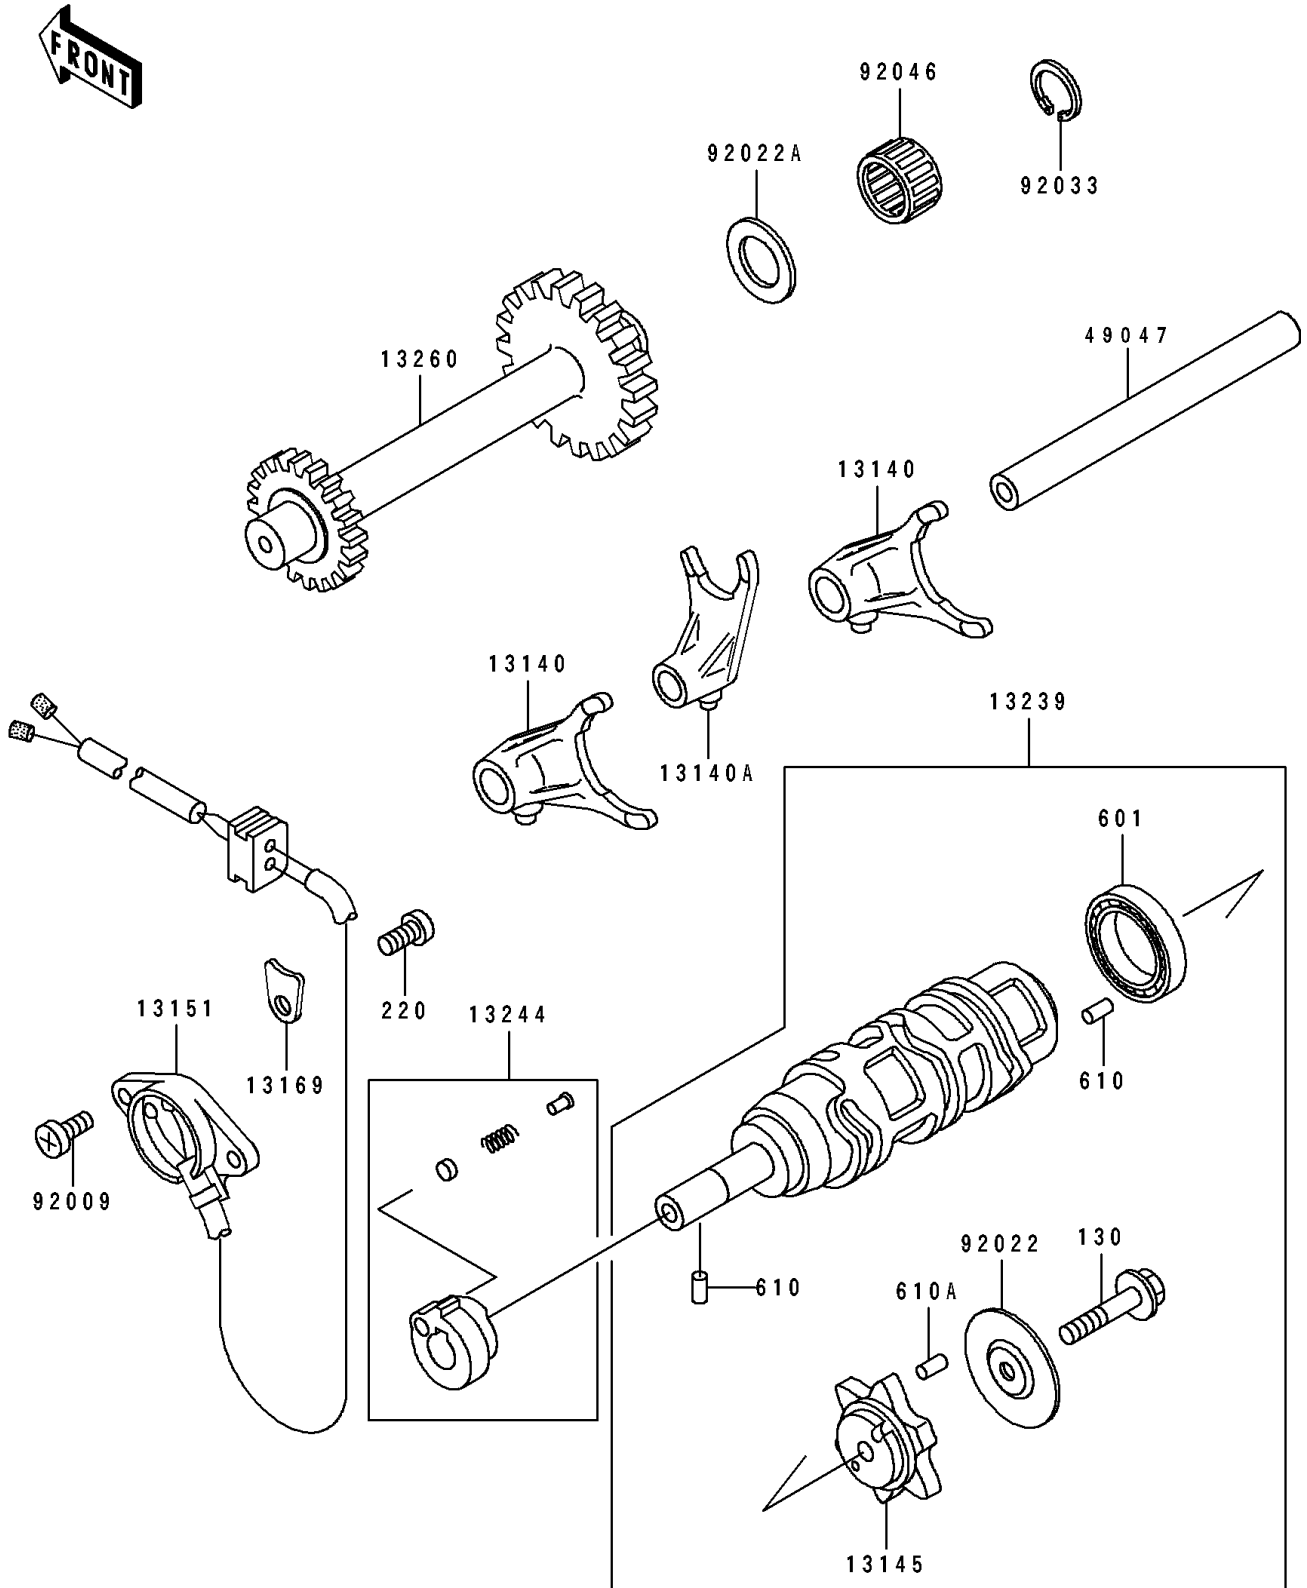

1994 Bayou 400 4X4 PARTS DIAGRAM

Gear Change Drum/Shift Fork(s)

E1362

1994 Bayou 400 4X4 PARTS LIST

Gear Change Drum/Shift Fork(s)

ITEM NAME	PART NUMBER	QUANTITY
FORK-SHIFT (Ref # 13140)	13140-1210	2
FORK-SHIFT (Ref # 13140A)	13140-1211	1
CAM-CHANGE DRUM (Ref # 13145)	13145-1064	1
SWITCH-COMP (Ref # 13151)	13151-1077	1
PLATE,HARNES (Ref # 13169)	13169-1788	1
DRUM-ASSY-CHANGE (Ref # 13239)	13239-1170	1
STOPPER-ASSY,REVERSE (Ref # 13244)	13244-1055	1
GEAR,REVERSE,22T&30T (Ref # 13260)	13260-1220	1
ROD-SHIFT (Ref # 49047)	49047-1085	1
SCREW,5X14 (Ref # 92009)	92009-1341	2
WASHER,CHANGE DRUM (Ref # 92022)	92022-1886	1
WASHER,17.3X28X1 (Ref # 92022A)	92022-255	1
RING-SNAP (Ref # 92033)	92033-032	1
BEARING-NEEDLE,K17X23X13.8 (Ref # 92046)	92046-1184	1
BOLT-FLANGED,6X35 (Ref # 130)	130G0635	1
SCREW-PAN-CROS,6X10 (Ref # 220)	220B0610	1
BEARING-BALL (Ref # 601)	601A6005	1
ROLLER,4X6 (Ref # 610)	610A0406	2
ROLLER,4X12 (Ref # 610A)	610A0412	6