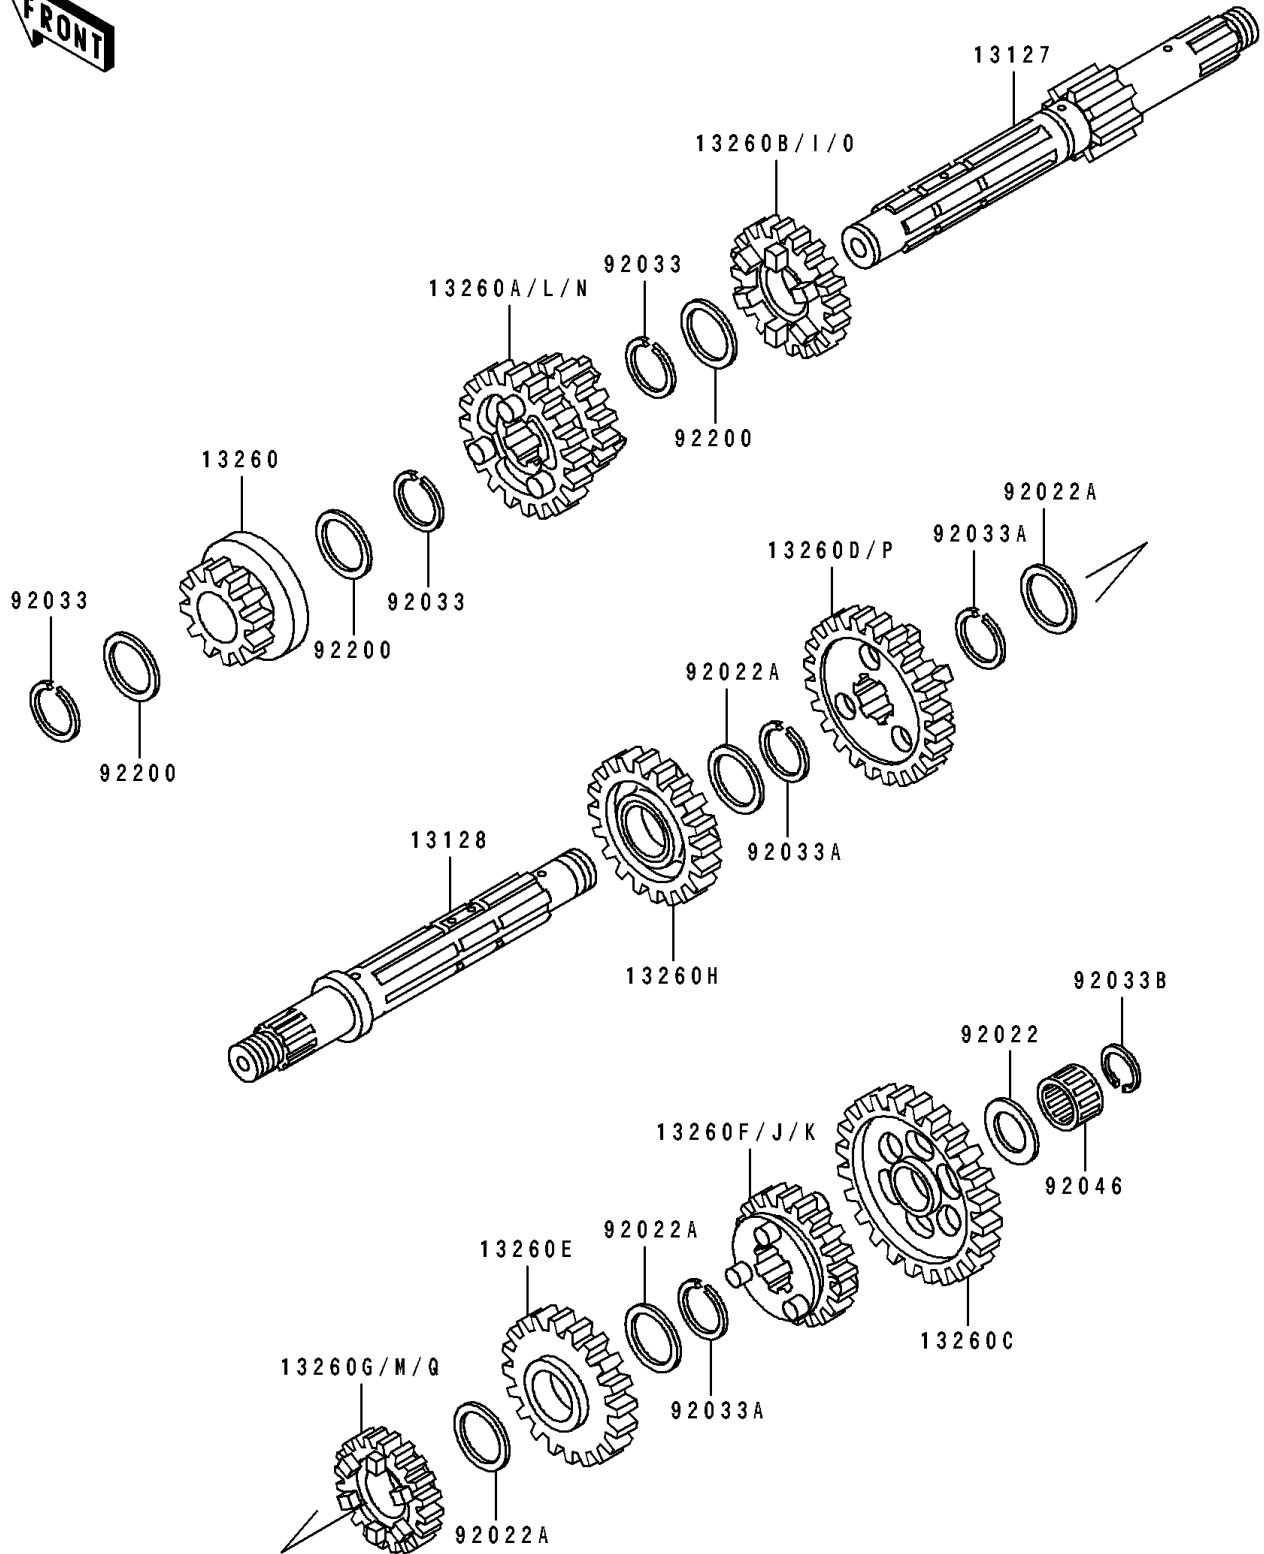

1995 Bayou 400 4X4 PARTS DIAGRAM

Transmission

E1361

1995 Bayou 400 4X4 PARTS LIST

Transmission

ITEM NAME	PART NUMBER	QUANTITY
SHAFT-TRANSMISSION INPUT,11T (Ref # 13127)	13127-1211	1
SHAFT-TRANSMISSION OUTPUT (Ref # 13128)	13128-1185	1
GEAR,INPUT 2ND,16T (Ref # 13260)	13260-1211	1
GEAR,OUTPUT LOW,42T (Ref # 13260C)	13260-1214	1
GEAR,OUTPUT 3RD,32T (Ref # 13260E)	13260-1216	1
GEAR,REVERSE,31T (Ref # 13260H)	13260-1219	1
GEAR,OUTPUT 4TH,27T (Ref # 13260J)	13260-1449	1
GEAR,INPUT 3RD&TOP,21T&34T (Ref # 13260N)	13260-1522	1
GEAR,INPUT 4TH,26T (Ref # 13260O)	13260-1523	1
GEAR,OUTPUT 2ND,36T (Ref # 13260P)	13260-1524	1
GEAR,OUTPUT TOP,26T (Ref # 13260Q)	13260-1525	1
WASHER,20.5X30X1,STEEL (Ref # 92022)	92022-112	1
WASHER,25.3X30X0.5 (Ref # 92022A)	92022-159	4
RING-SNAP,20X25.5X1.2 (Ref # 92033)	92033-025	3
RING-SNAP,24MM (Ref # 92033A)	92033-026	3
RING-SNAP,18MM (Ref # 92033B)	92033-029	1
BEARING-NEEDLE,KT202614 (Ref # 92046)	92046-1170	1
WASHER,22.3X29X1.0 (Ref # 92200)	92200-1125	3