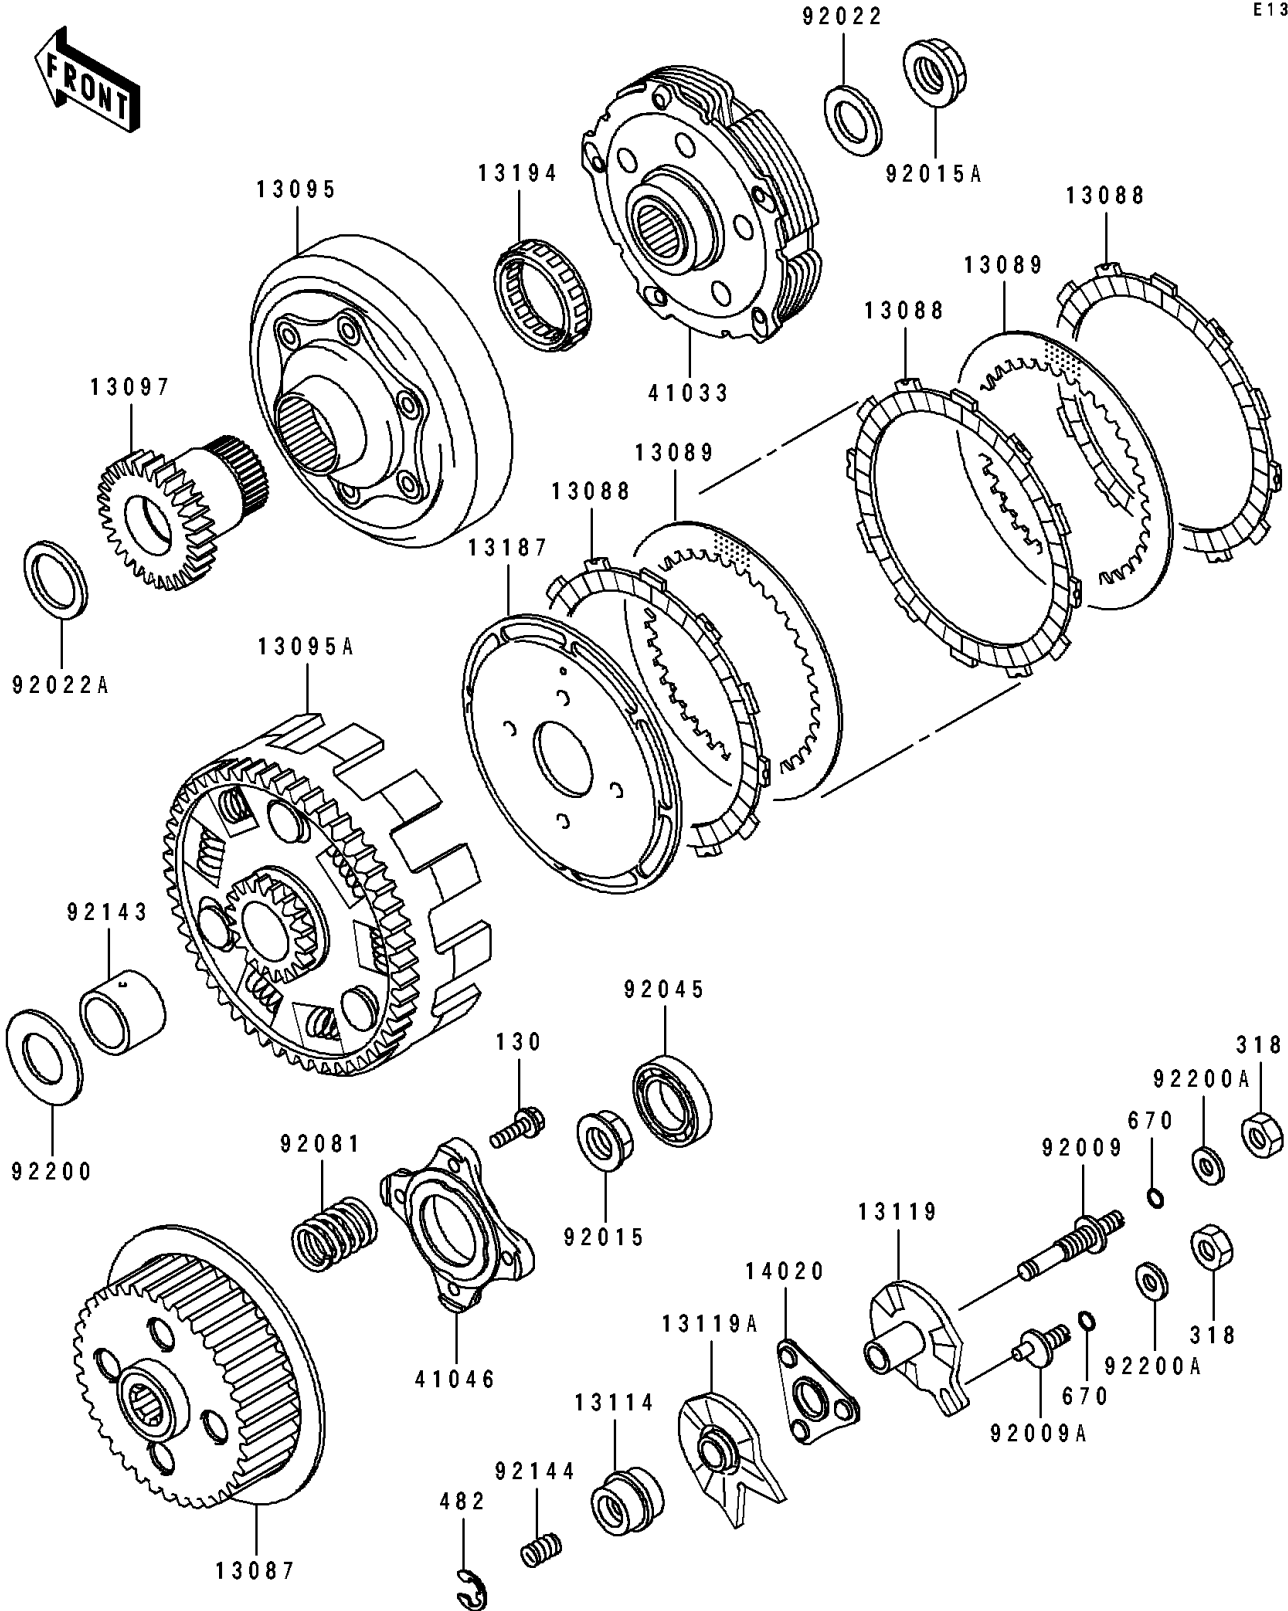

1995 Bayou 400 4X4 PARTS DIAGRAM

Clutch

E1350

1995 Bayou 400 4X4 PARTS LIST

Clutch

ITEM NAME	PART NUMBER	QUANTITY
HUB-CLUTCH (Ref # 13087)	13087-1142	1
PLATE-FRICTION (Ref # 13088)	13088-1091	6
PLATE-CLUTCH (Ref # 13089)	13089-1095	5
HOUSING-COMP-CLUTCH,FRONT (Ref # 13095)	13095-1242	1
HOUSING-COMP-CLUTCH (Ref # 13095A)	13095-1243	1
GEAR-PRIMARY SPUR,CLUTCH,29T (Ref # 13097)	13097-1273	1
PUSHER-CLUTCH (Ref # 13114)	13114-1060	1
CAM-RELEASE (Ref # 13119)	13119-1067	1
CAM-RELEASE (Ref # 13119A)	13119-1070	1
PLATE-CLUTCH OPERATING (Ref # 13187)	13187-1081	1
CLUTCH-ONEWAY (Ref # 13194)	13194-1093	1
RETAINER,CLUTCH RELEASE (Ref # 14020)	14020-1092	1
HUB-ASSY,CLUTCH (Ref # 41033)	41033-1931	1
HOUSING-BEARING (Ref # 41046)	41046-1063	1
SCREW (Ref # 92009)	92009-1525	1
SCREW (Ref # 92009A)	92009-1526	1
NUT (Ref # 92015)	92015-1581	1
NUT,20MM (Ref # 92015A)	92015-1880	1
WASHER,20.5X34X1.4 (Ref # 92022)	92022-168	1
WASHER,27.3X38X1.5 (Ref # 92022A)	92022-1683	1
BEARING-BALL,#6905 (Ref # 92045)	92045-036	1
SPRING,CLUTCH (Ref # 92081)	92081-1848	4
COLLAR,CLUTCH (Ref # 92143)	92143-1576	1
SPRING (Ref # 92144)	92144-1272	1
WASHER,22.2X34X4.5 (Ref # 92200)	92200-1136	1
WASHER,8.5X18X2.3 (Ref # 92200A)	92200-1213	2
BOLT-FLANGED,6X20 (Ref # 130)	130P0620	4
NUT-HEX-SMALL,8MM (Ref # 318)	318B0800	2
CIRCLIP-TYPE-E,7MM (Ref # 482)	482J7000	1

1995 Bayou 400 4X4 PARTS LIST

Clutch

ITEM NAME	PART NUMBER	QUANTITY
O RING,8MM (Ref # 670)	670B1508	2