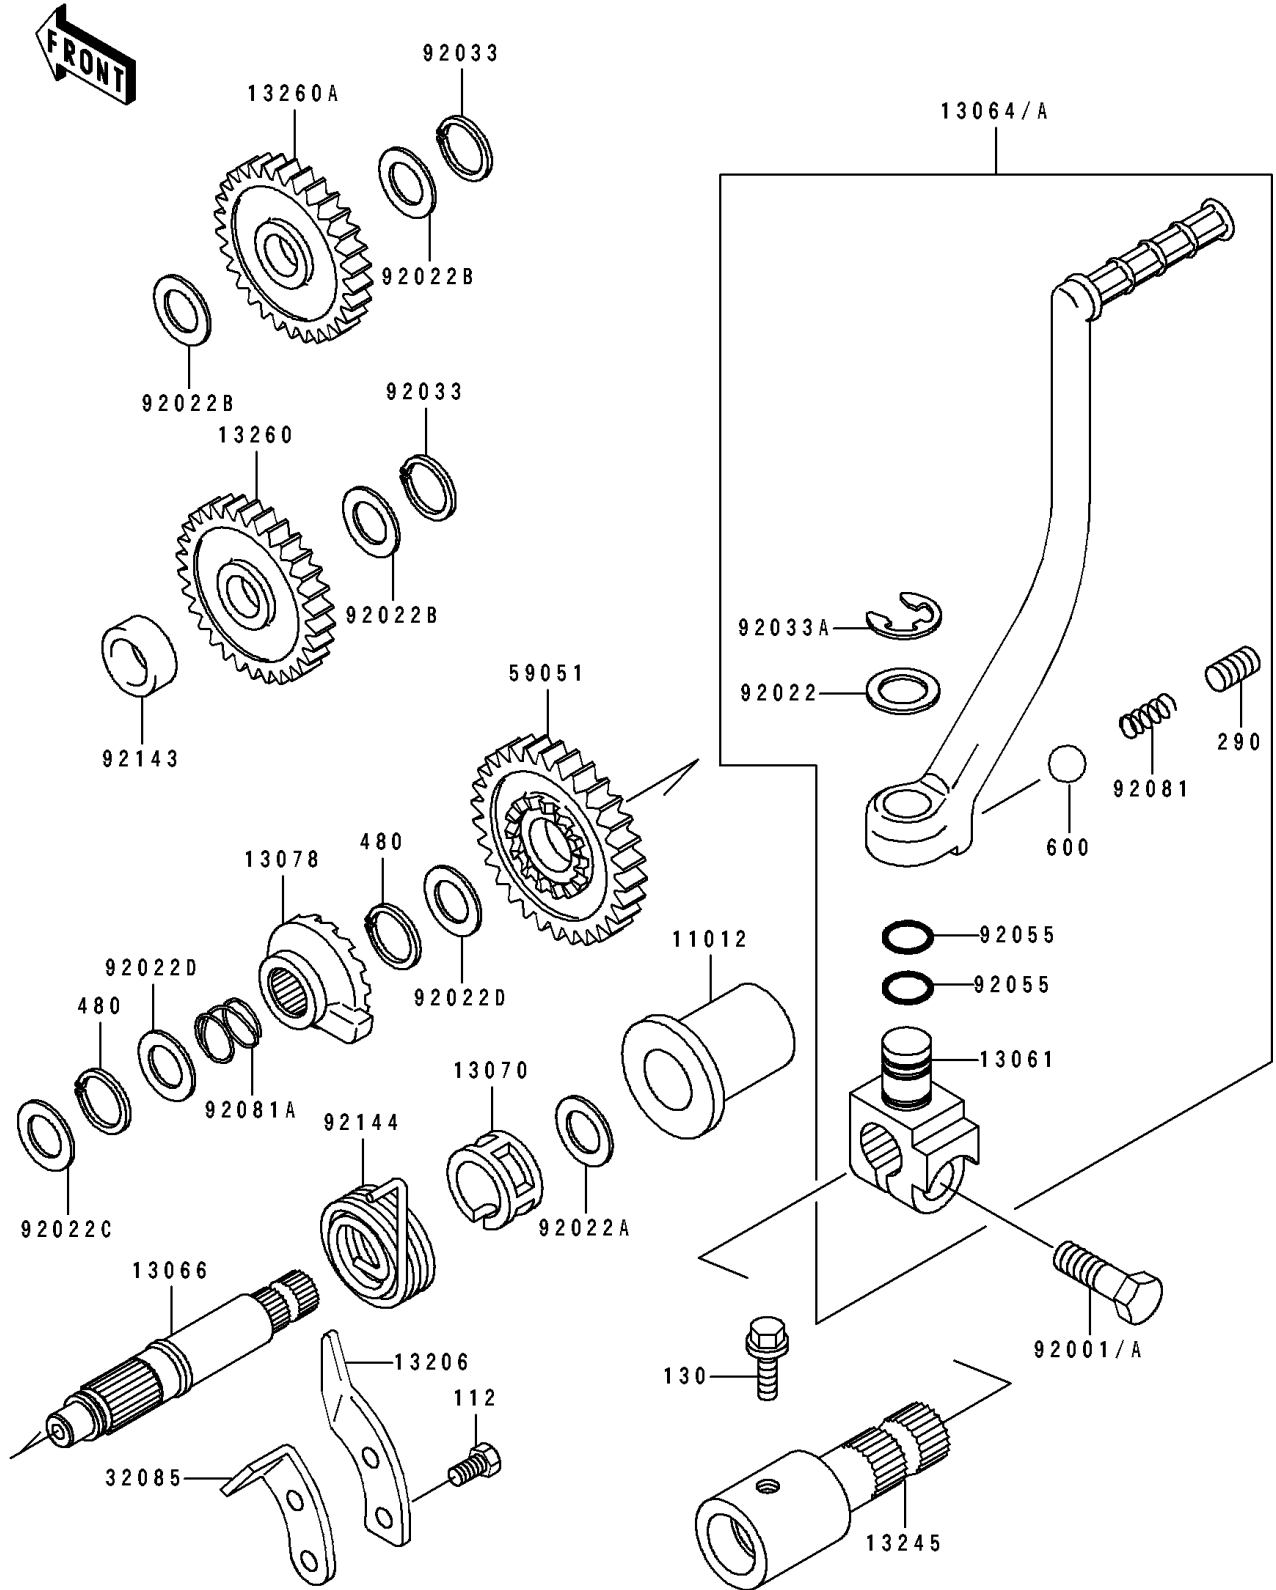

1995 Bayou 400 4X4 PARTS DIAGRAM

Kickstarter Mechanism

E1340

1995 Bayou 400 4X4 PARTS LIST

Kickstarter Mechanism

ITEM NAME	PART NUMBER	QUANTITY
CAP,KICKSTARTER (Ref # 11012)	11012-1801	1
BOSS,KICK PEDAL (Ref # 13061)	13061-1189	1
LEVER-ASSY-KICK (Ref # 13064)	13064-1127	1
LEVER-ASSY-KICK (Ref # 13064A)	13064-1127	1
SHAFT-KICK (Ref # 13066)	13066-1079	1
GUIDE,KICK SPRING (Ref # 13070)	13070-011	1
RATCHET (Ref # 13078)	13078-1053	1
GUIDE-KICK (Ref # 13206)	13206-1056	1
SHAFT-COMP-KICK (Ref # 13245)	13245-1051	1
GEAR,KICKSTARTER,IDLE,23T (Ref # 13260)	13260-1221	1
GEAR,KICKSTARTER,IDLE,29T (Ref # 13260A)	13260-1222	1
STOPPER (Ref # 32085)	32085-1237	1
GEAR-SPUR,KICKSTARTER,31T (Ref # 59051)	59051-1253	1
BOLT,8X28 (Ref # 92001)	92001-1042	1
BOLT,8X28 (Ref # 92001A)	92001-1042	1
WASHER,15.2X20X1 (Ref # 92022)	92022-1019	1
WASHER,18.5X23X1.2 (Ref # 92022A)	92022-118	1
WASHER,17.3X22X0.5 (Ref # 92022B)	92022-1799	3
WASHER,12.3X20X0.5 (Ref # 92022C)	92022-269	1
WASHER,16.8X22X0.5 (Ref # 92022D)	92022-315	2
RING-SNAP (Ref # 92033)	92033-032	2
RING-SNAP,10MM (Ref # 92033A)	92033-1166	1
RING-O,10X1.5 (Ref # 92055)	92055-061	2
SPRING,KICK PEDAL (Ref # 92081)	92081-020	1
SPRING,RATCHET (Ref # 92081A)	92081-122	1
COLLAR,17X23X5 (Ref # 92143)	92143-1525	1
SPRING,KICKSTARTER (Ref # 92144)	92144-1001	1
BOLT-UPSET (Ref # 112)	112G0618	2
BOLT-FLANGED (Ref # 130)	130J0610	1

1995 Bayou 400 4X4 PARTS LIST

Kickstarter Mechanism

ITEM NAME	PART NUMBER	QUANTITY
SCREW-SET-SOCKET,8X8 (Ref # 290)	290Q0808	1
CIRCLIP-TYPE-C,16MM (Ref # 480)	480J1600	2
BALL-STEEL,1/4" (Ref # 600)	600A0800	1