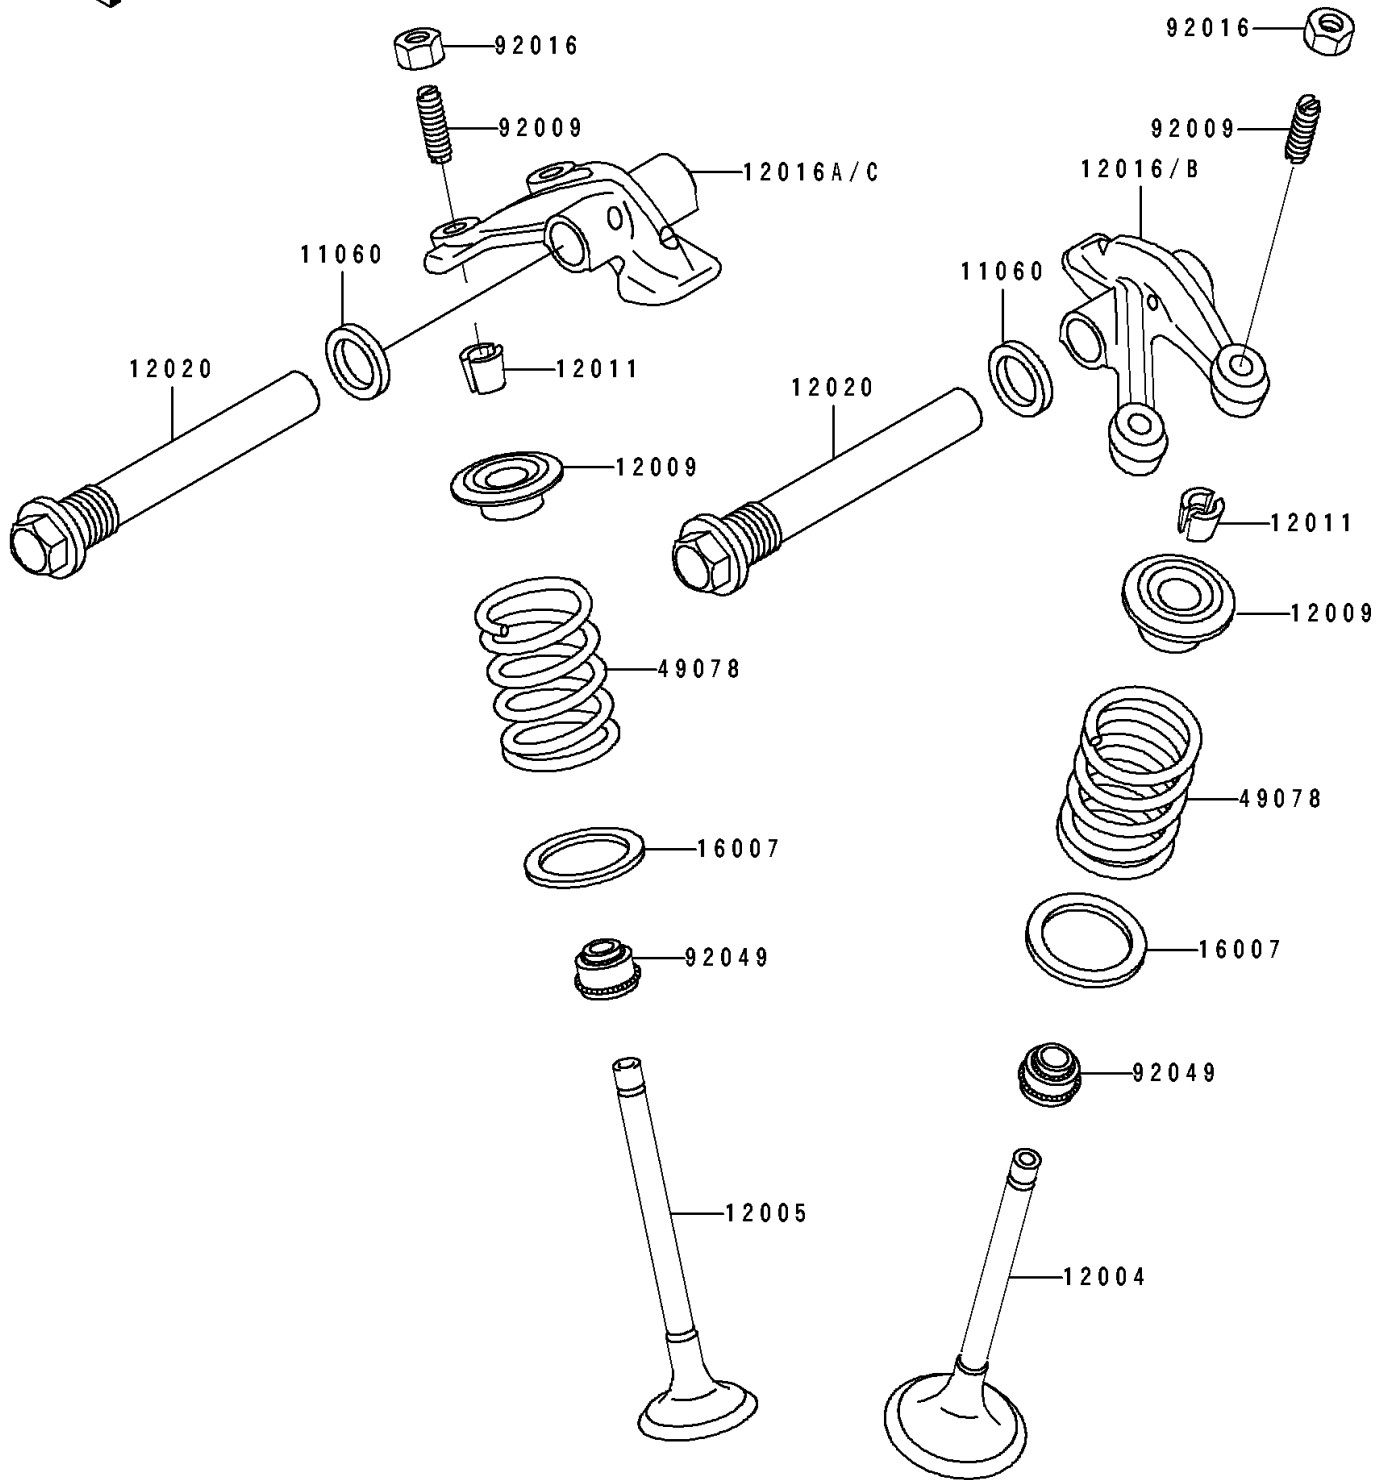

# 1995 Bayou 400 4X4 PARTS DIAGRAM

Valve(s)

E1210

## 1995 Bayou 400 4X4 PARTS LIST

Valve(s)

ITEM NAME	PART NUMBER	QUANTITY
GASKET,ROCKER SHAFT (Ref # 11060)	11060-1287	2
VALVE-INTAKE (Ref # 12004)	12004-1106	2
VALVE-EXHAUST (Ref # 12005)	12005-1189	2
RETAINER-VALVE SPRING (Ref # 12009)	12009-1054	4
COLLET (Ref # 12011)	12011-1003	8
ARM-ROCKER,INTAKE (Ref # 12016B)	12016-1089	1
ARM-ROCKER,EXHAUST (Ref # 12016C)	12016-1090	1
SHAFT-ROCKER (Ref # 12020)	12020-1067	2
SEAT-SPRING,17.5X23.8X0.5 (Ref # 16007)	16007-1178	4
SPRING-ENGINE VALVE (Ref # 49078)	49078-1073	4
SCREW,6MM (Ref # 92009)	92009-1032	4
NUT,6MM (Ref # 92016)	92016-061	4
SEAL-OIL,RVC2-5.5X8.5X8.3 (Ref # 92049)	92049-1062	4