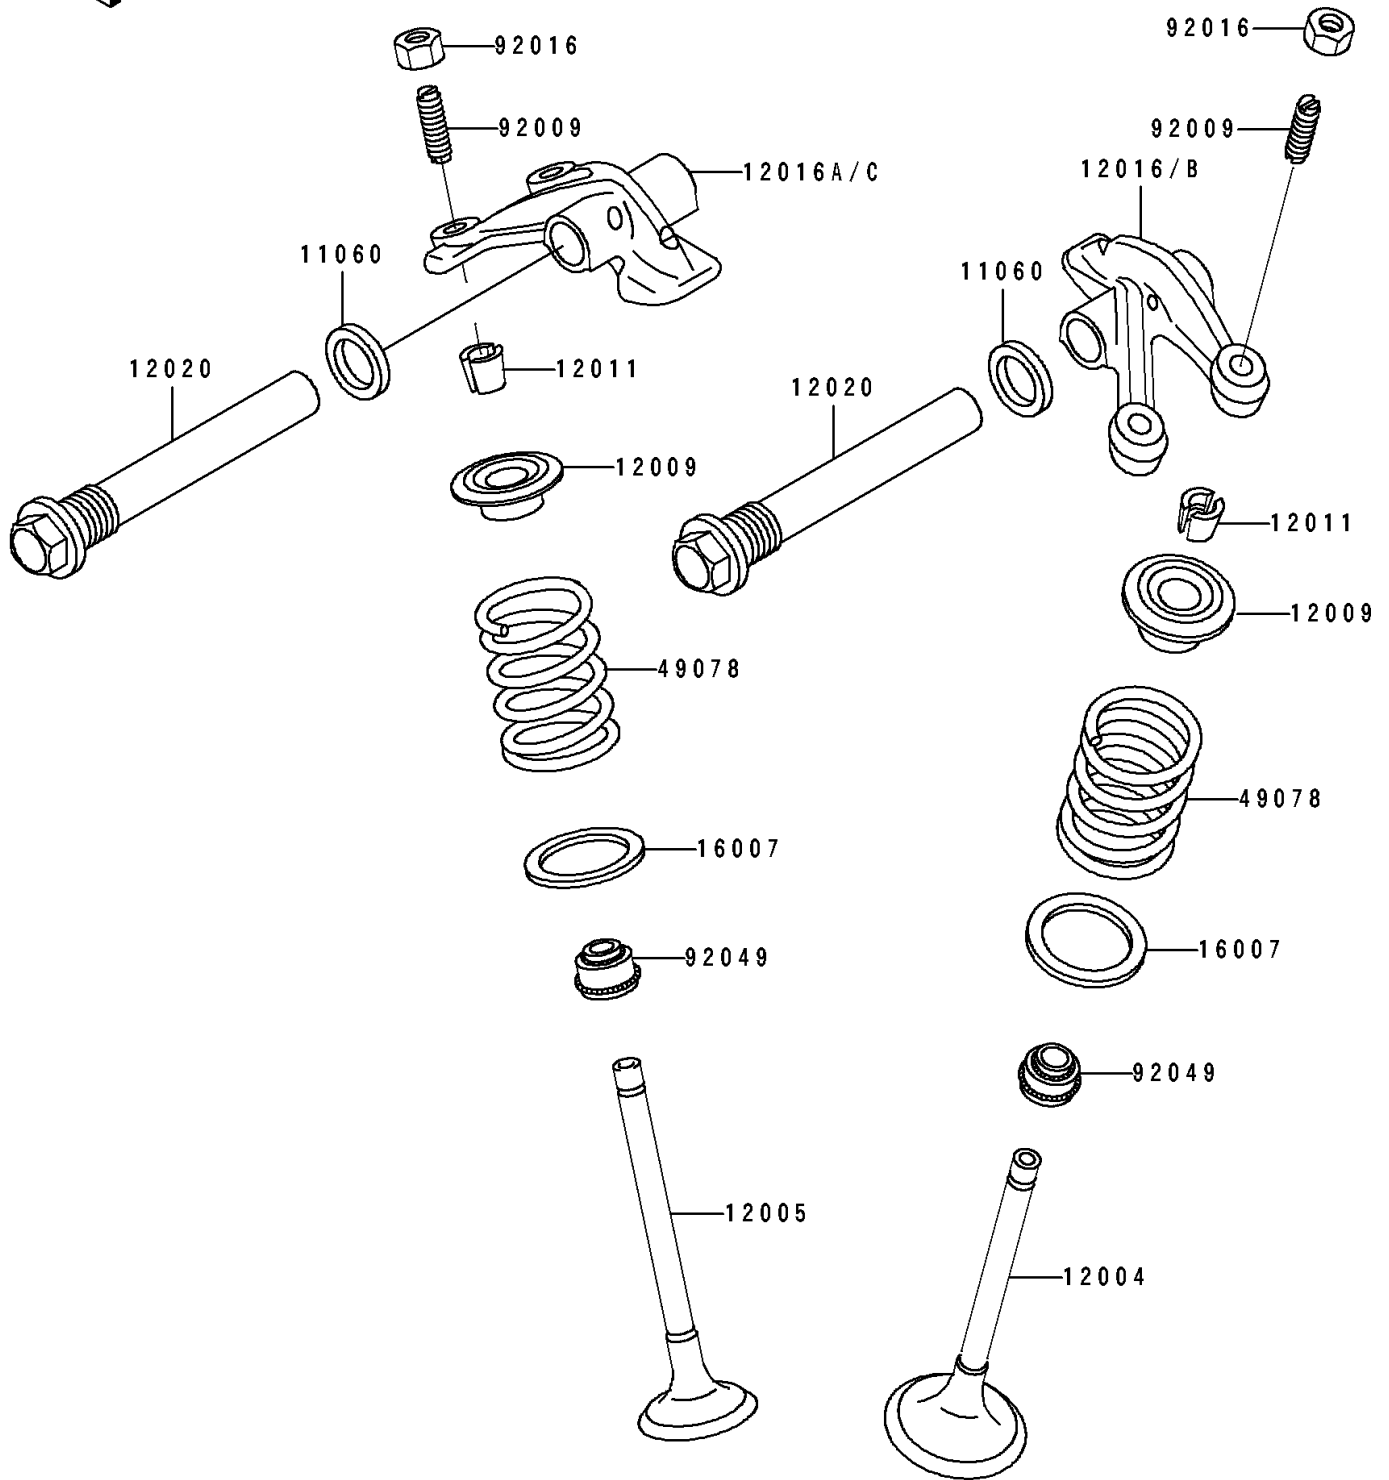

# 1995 Bayou 400 4X4 PARTS DIAGRAM

Valve(s)

E1210

# 1995 Bayou 400 4X4 PARTS LIST

Valve(s)

ITEM NAME	PART NUMBER	QUANTITY
GASKET,ROCKER SHAFT (Ref # 11060)	11060-1287	2
VALVE-INTAKE (Ref # 12004)	12004-1106	2
VALVE-EXHAUST (Ref # 12005)	12005-1189	2
RETAINER-VALVE SPRING (Ref # 12009)	12009-1054	4
COLLET (Ref # 12011)	12011-1003	8
ARM-ROCKER,INTAKE (Ref # 12016B)	12016-1089	1
ARM-ROCKER,EXHAUST (Ref # 12016C)	12016-1090	1
SHAFT-ROCKER (Ref # 12020)	12020-1067	2
SEAT-SPRING,17.5X23.8X0.5 (Ref # 16007)	16007-1178	4
SPRING-ENGINE VALVE (Ref # 49078)	49078-1073	4
SCREW,6MM (Ref # 92009)	92009-1032	4
NUT,6MM (Ref # 92016)	92016-061	4
SEAL-OIL,RVC2-5.5X8.5X8.3 (Ref # 92049)	92049-1062	4