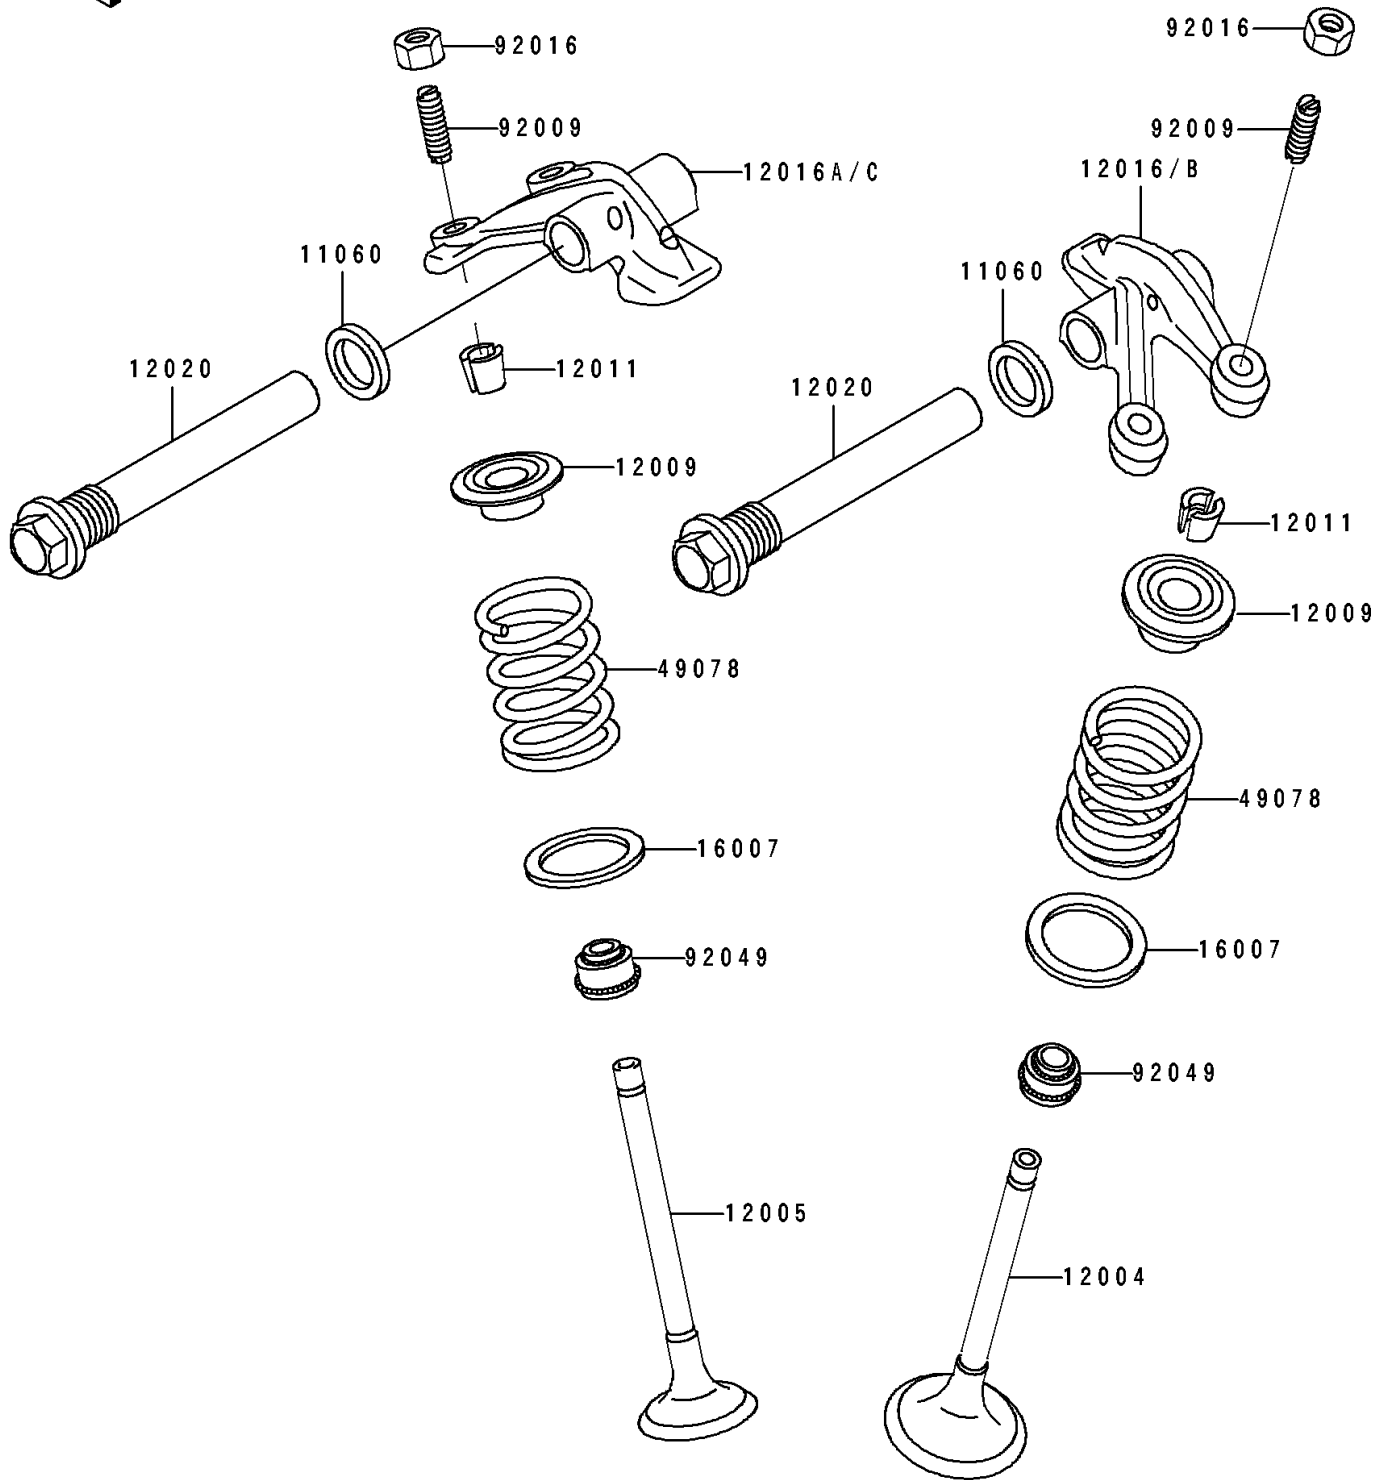

# 1995 Bayou 400 4X4 PARTS DIAGRAM

Valve(s)

E1210

## 1995 Bayou 400 4X4 PARTS LIST

Valve(s)

ITEM NAME	PART NUMBER	QUANTITY
GASKET,ROCKER SHAFT (Ref # 11060)	11060-1287	2
VALVE-INTAKE (Ref # 12004)	12004-1106	2
VALVE-EXHAUST (Ref # 12005)	12005-1189	2
RETAINER-VALVE SPRING (Ref # 12009)	12009-1054	4
COLLET (Ref # 12011)	12011-1003	8
ARM-ROCKER,INTAKE (Ref # 12016B)	12016-1089	1
ARM-ROCKER,EXHAUST (Ref # 12016C)	12016-1090	1
SHAFT-ROCKER (Ref # 12020)	12020-1067	2
SEAT-SPRING,17.5X23.8X0.5 (Ref # 16007)	16007-1178	4
SPRING-ENGINE VALVE (Ref # 49078)	49078-1073	4
SCREW,6MM (Ref # 92009)	92009-1032	4
NUT,6MM (Ref # 92016)	92016-061	4
SEAL-OIL,RVC2-5.5X8.5X8.3 (Ref # 92049)	92049-1062	4