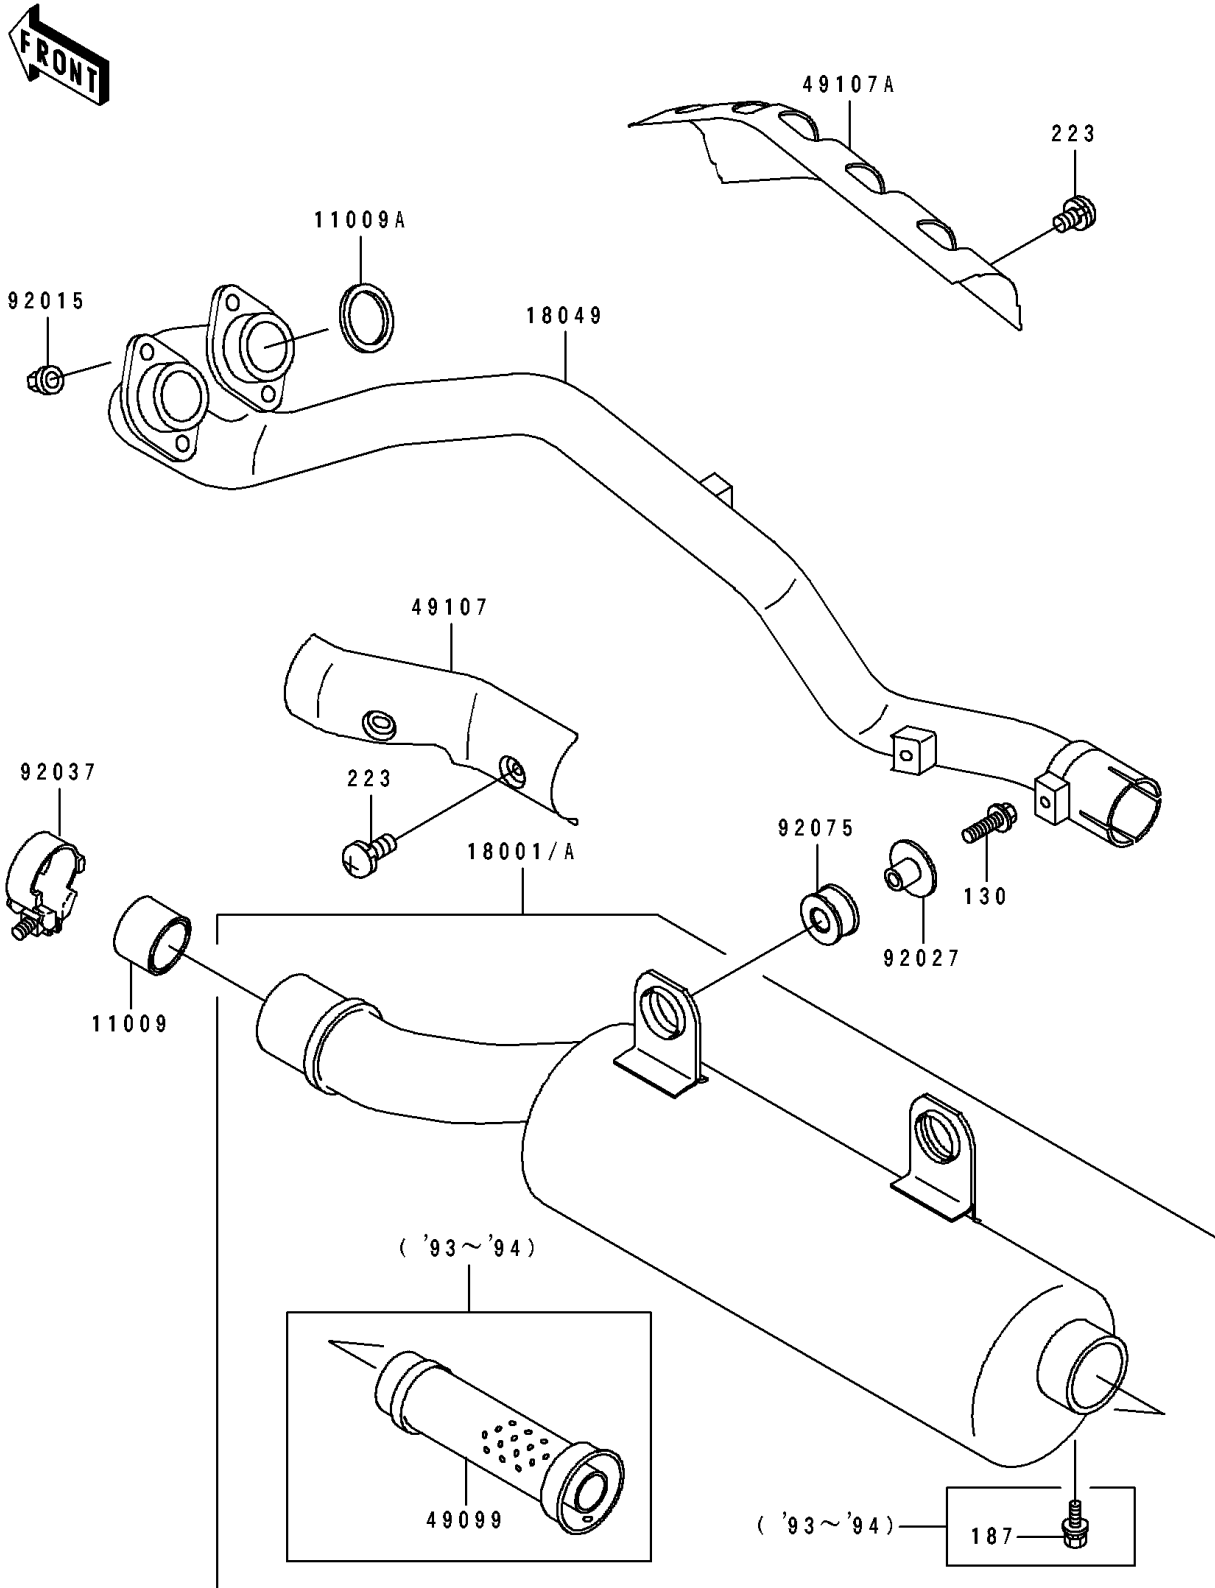

# 1995 Bayou 400 4X4 PARTS DIAGRAM

Muffler(s)

E1140

## 1995 Bayou 400 4X4 PARTS LIST

Muffler(s)

ITEM NAME	PART NUMBER	QUANTITY
GASKET,EXHAUST PIPE CONNECTING (Ref # 11009)	11009-1667	1
GASKET,EXHAUST PIPE HOLDER (Ref # 11009A)	11009-1866	2
MUFFLER (Ref # 18001A)	18001-1895	1
PIPE-EXHAUST (Ref # 18049)	18049-1580	1
COVER-EXHAUST PIPE,RR (Ref # 49107)	49107-1087	1
COVER-EXHAUST PIPE,FR (Ref # 49107A)	49107-1088	1
NUT,8MM (Ref # 92015)	92015-1402	4
COLLAR,MUFFLER (Ref # 92027)	92027-1981	2
CLAMP,42MM (Ref # 92037)	92037-1349	1
DAMPER,MUFFLER (Ref # 92075)	92075-1809	2
BOLT-FLANGED,8X25,BLACK (Ref # 130)	130J0825	2
SCREW-PAN-WS-CROS (Ref # 223)	223C0610	4