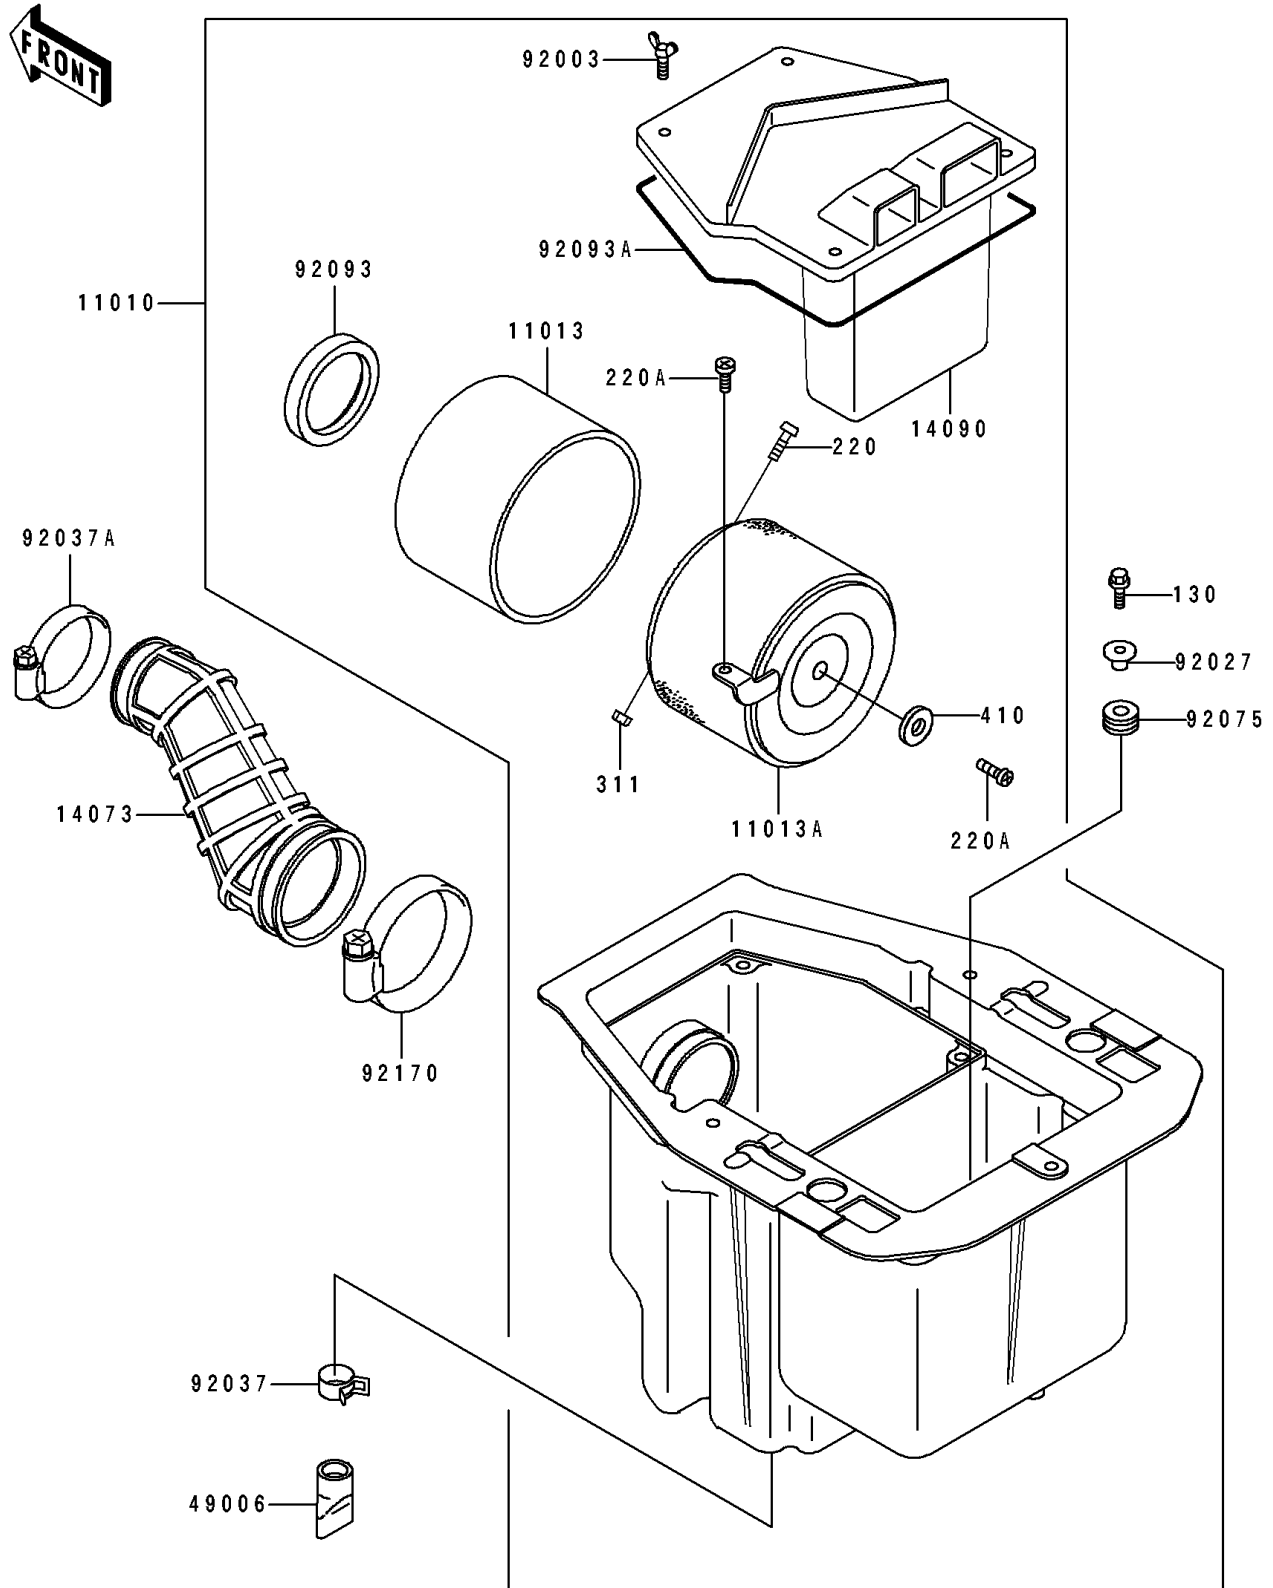

1995 Bayou 400 4X4 PARTS DIAGRAM

Air Cleaner

E1130

1995 Bayou 400 4X4 PARTS LIST

Air Cleaner

ITEM NAME	PART NUMBER	QUANTITY
FILTER-ASSY-AIR (Ref # 11010)	11010-1445	1
ELEMENT-AIR FILTER (Ref # 11013)	11013-1205	1
ELEMENT-AIR FILTER (Ref # 11013A)	11013-1217	1
DUCT,AIR FILTER (Ref # 14073)	14073-1497	1
COVER,AIR FILTER (Ref # 14090)	14090-1652	1
BOOT (Ref # 49006)	49006-1199	1
BOLT,WING (Ref # 92003)	92003-199	4
COLLAR,FLANGED,L=12.1,BLACK (Ref # 92027)	92027-1651	2
CLAMP (Ref # 92037)	92037-1460	1
CLAMP,RESERVE TANK (Ref # 92037A)	92037-1586	1
DAMPER,CASE (Ref # 92075)	92075-222	2
SEAL,DUST (Ref # 92093)	92093-1322	1
SEAL,AIR FILTER CASE (Ref # 92093A)	92093-1331	1
CLAMP (Ref # 92170)	92170-1307	1
BOLT,FLANGED,6X18 (Ref # 130)	130B0618	2
SCREW-PAN-CROS (Ref # 220)	220B0516	1
SCREW-PAN-CROS,6X14 (Ref # 220A)	220B0614	2
NUT-HEX (Ref # 311)	311B0500	1
WASHER-PLAIN-SMALL,6MM (Ref # 410)	410B0600	1