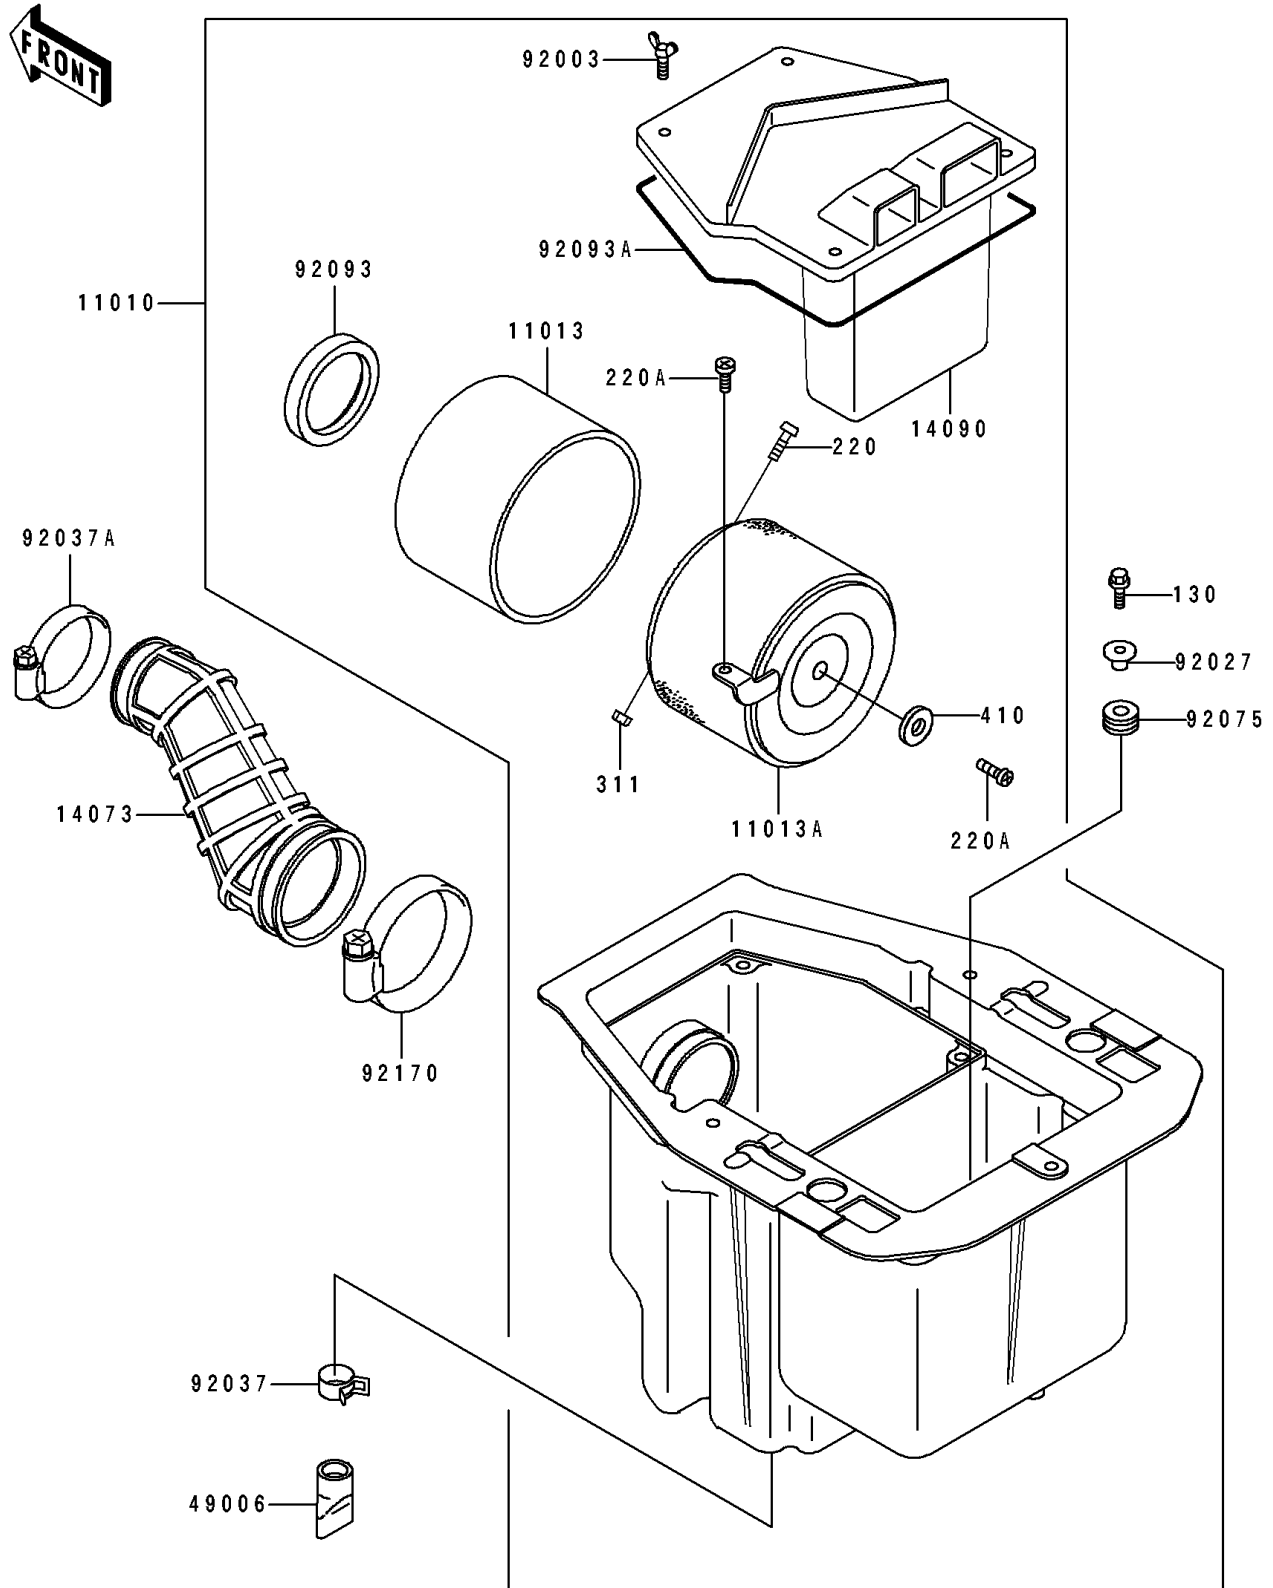

# 1994 Bayou 400 4X4 PARTS DIAGRAM

Air Cleaner

E1130

# 1994 Bayou 400 4X4 PARTS LIST

## Air Cleaner

ITEM NAME	PART NUMBER	QUANTITY
FILTER-ASSY-AIR (Ref # 11010)	11010-1445	1
ELEMENT-AIR FILTER (Ref # 11013)	11013-1205	1
ELEMENT-AIR FILTER (Ref # 11013A)	11013-1217	1
DUCT,AIR FILTER (Ref # 14073)	14073-1497	1
COVER,AIR FILTER (Ref # 14090)	14090-1652	1
BOOT (Ref # 49006)	49006-1199	1
BOLT,WING (Ref # 92003)	92003-199	4
COLLAR,FLANGED,L=12.1,BLACK (Ref # 92027)	92027-1651	2
CLAMP (Ref # 92037)	92037-1460	1
CLAMP,RESERVE TANK (Ref # 92037A)	92037-1586	1
DAMPER,CASE (Ref # 92075)	92075-222	2
SEAL,DUST (Ref # 92093)	92093-1322	1
SEAL,AIR FILTER CASE (Ref # 92093A)	92093-1331	1
CLAMP (Ref # 92170)	92170-1307	1
BOLT,FLANGED,6X18 (Ref # 130)	130B0618	2
SCREW-PAN-CROS (Ref # 220)	220B0516	1
SCREW-PAN-CROS,6X14 (Ref # 220A)	220B0614	2
NUT-HEX (Ref # 311)	311B0500	1
WASHER-PLAIN-SMALL,6MM (Ref # 410)	410B0600	1