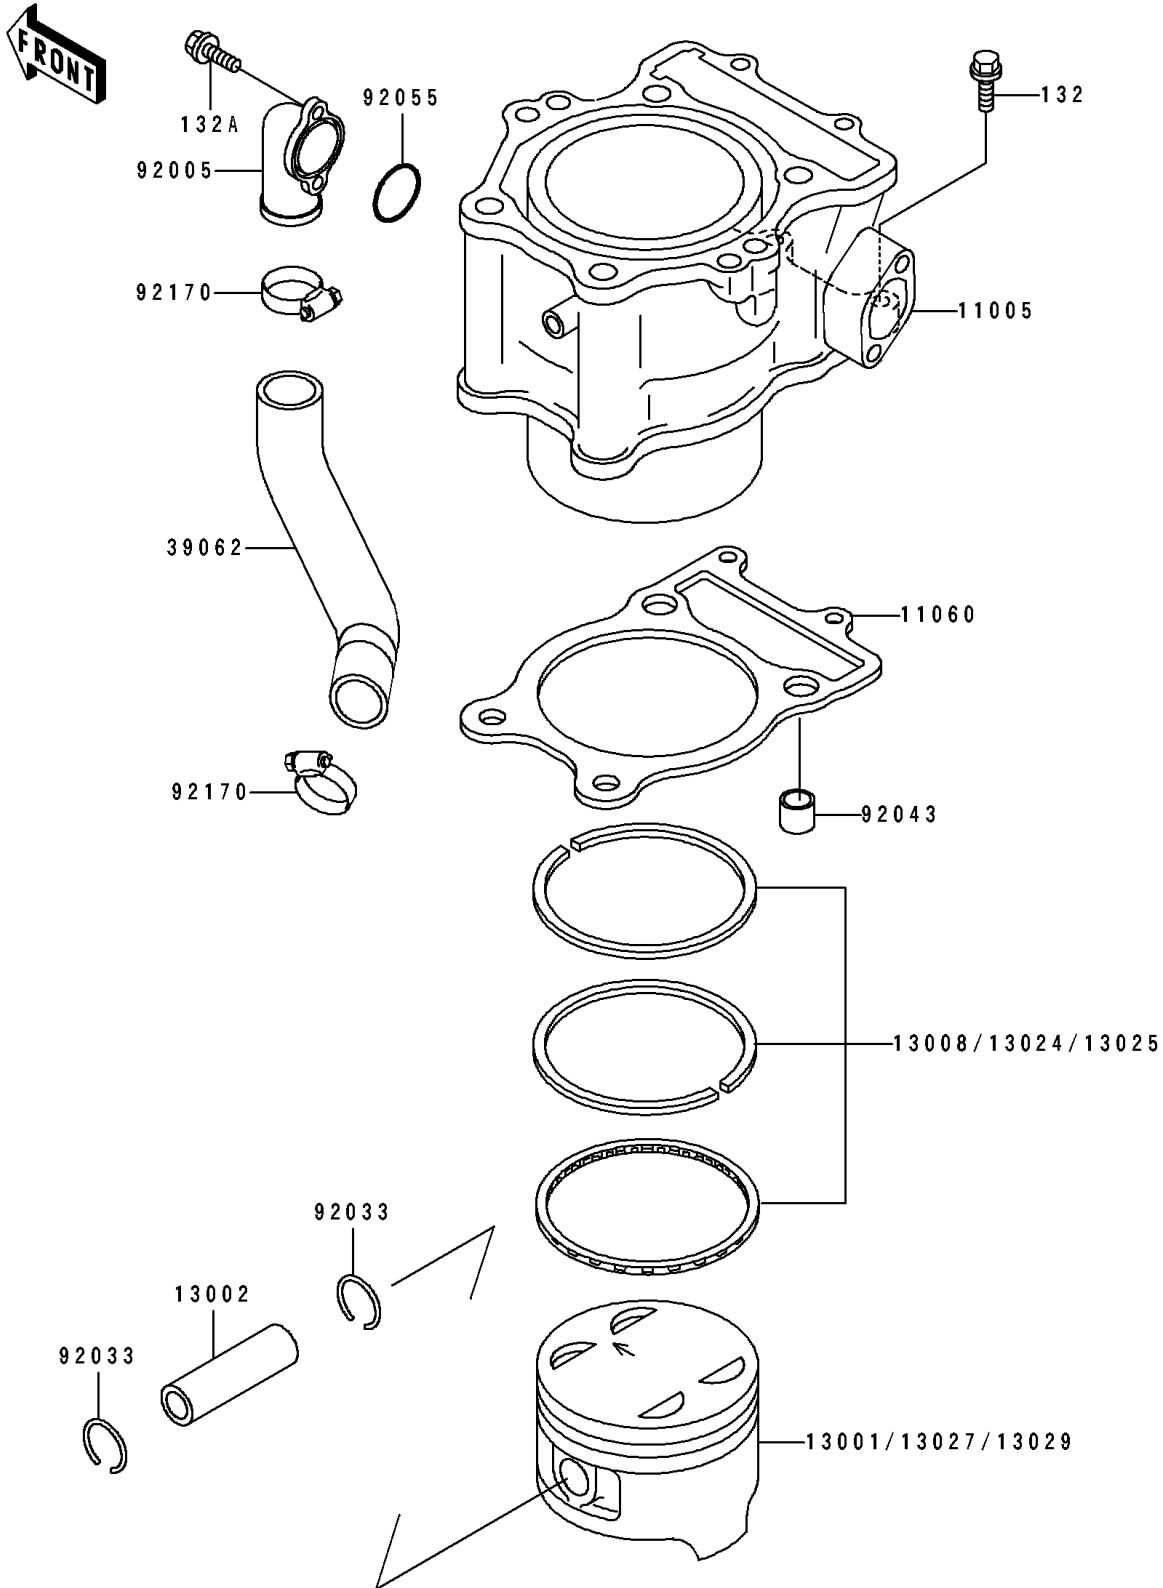

1995 Bayou 400 4X4 PARTS DIAGRAM

Cylinder/Piston(s)

E 1120

1995 Bayou 400 4X4 PARTS LIST

Cylinder/Piston(s)

ITEM NAME	PART NUMBER	QUANTITY
CYLINDER-ENGINE (Ref # 11005)	11005-1673	1
GASKET,CYLINDER BASE (Ref # 11060)	11060-1205	1
PISTON-ENGINE,STD (Ref # 13001)	13001-1362	1
PIN-PISTON (Ref # 13002)	13002-1056	1
RING-SET-PISTON,STD (Ref # 13008)	13008-1142	1
RING-SET-PISTON LL,O/S 1.00 (Ref # 13024)	13024-1090	1
RING-SET-PISTON L,O/S 0.50 (Ref # 13025)	13025-1114	1
PISTON-ENGINE LL,O/S 1.00 (Ref # 13027)	13027-1167	1
PISTON-ENGINE L,O/S 0.50 (Ref # 13029)	13029-1209	1
HOSE-COOLING,PUMP-CYLINDER (Ref # 39062)	39062-1483	1
FITTING,CYLINDER (Ref # 92005)	92005-1145	1
RING-SNAP (Ref # 92033)	92033-1188	2
PIN,11X14X12.3 (Ref # 92043)	92043-1266	2
RING-O (Ref # 92055)	92055-091	1
CLAMP (Ref # 92170)	92170-1497	2
BOLT-FLANGED-SMALL (Ref # 132)	132G0625	2
BOLT-FLANGED-SMALL (Ref # 132A)	132J0616	2