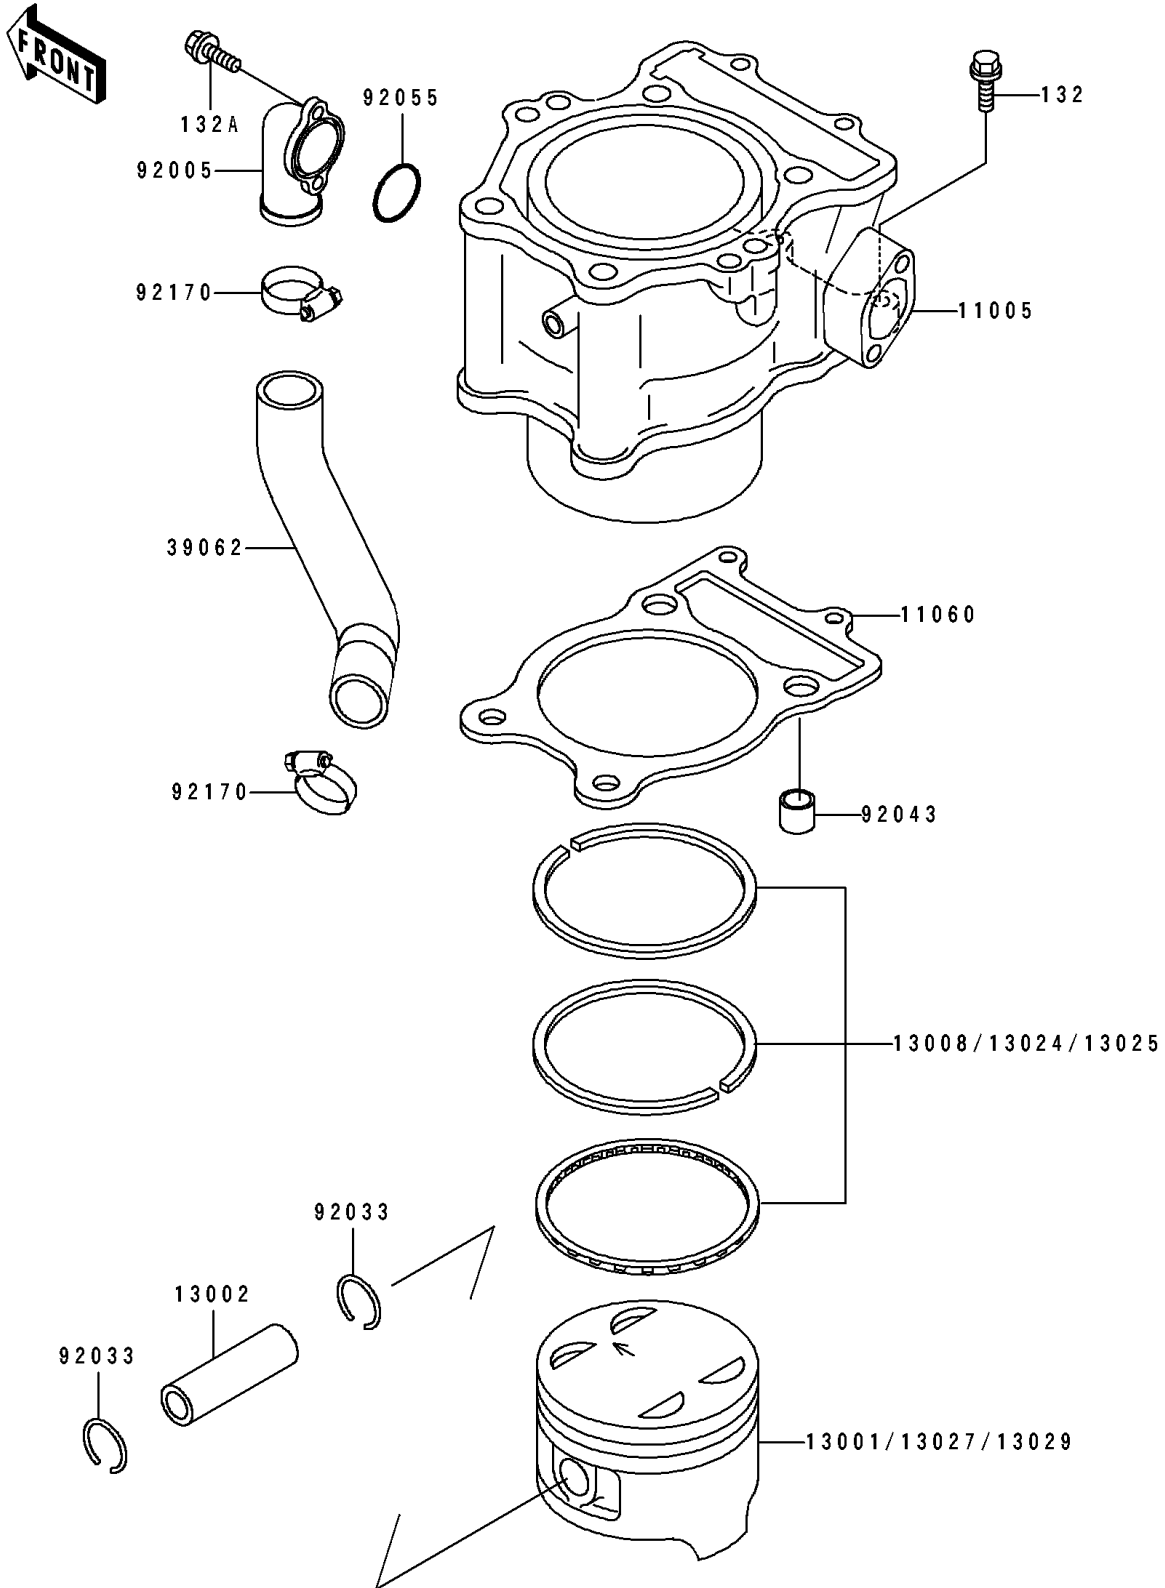

1994 Bayou 400 4X4 PARTS DIAGRAM

Cylinder/Piston(s)

E 1120

1994 Bayou 400 4X4 PARTS LIST

Cylinder/Piston(s)

ITEM NAME	PART NUMBER	QUANTITY
CYLINDER-ENGINE (Ref # 11005)	11005-1673	1
GASKET,CYLINDER BASE (Ref # 11060)	11060-1205	1
PISTON-ENGINE,STD (Ref # 13001)	13001-1362	1
PIN-PISTON (Ref # 13002)	13002-1056	1
RING-SET-PISTON,STD (Ref # 13008)	13008-1142	1
RING-SET-PISTON LL,O/S 1.00 (Ref # 13024)	13024-1090	1
RING-SET-PISTON L,O/S 0.50 (Ref # 13025)	13025-1114	1
PISTON-ENGINE LL,O/S 1.00 (Ref # 13027)	13027-1167	1
PISTON-ENGINE L,O/S 0.50 (Ref # 13029)	13029-1209	1
HOSE-COOLING,PUMP-CYLINDER (Ref # 39062)	39062-1483	1
FITTING,CYLINDER (Ref # 92005)	92005-1145	1
RING-SNAP (Ref # 92033)	92033-1188	2
PIN,11X14X12.3 (Ref # 92043)	92043-1266	2
RING-O (Ref # 92055)	92055-091	1
CLAMP (Ref # 92170)	92170-1497	2
BOLT-FLANGED-SMALL (Ref # 132)	132G0625	2
BOLT-FLANGED-SMALL (Ref # 132A)	132J0616	2