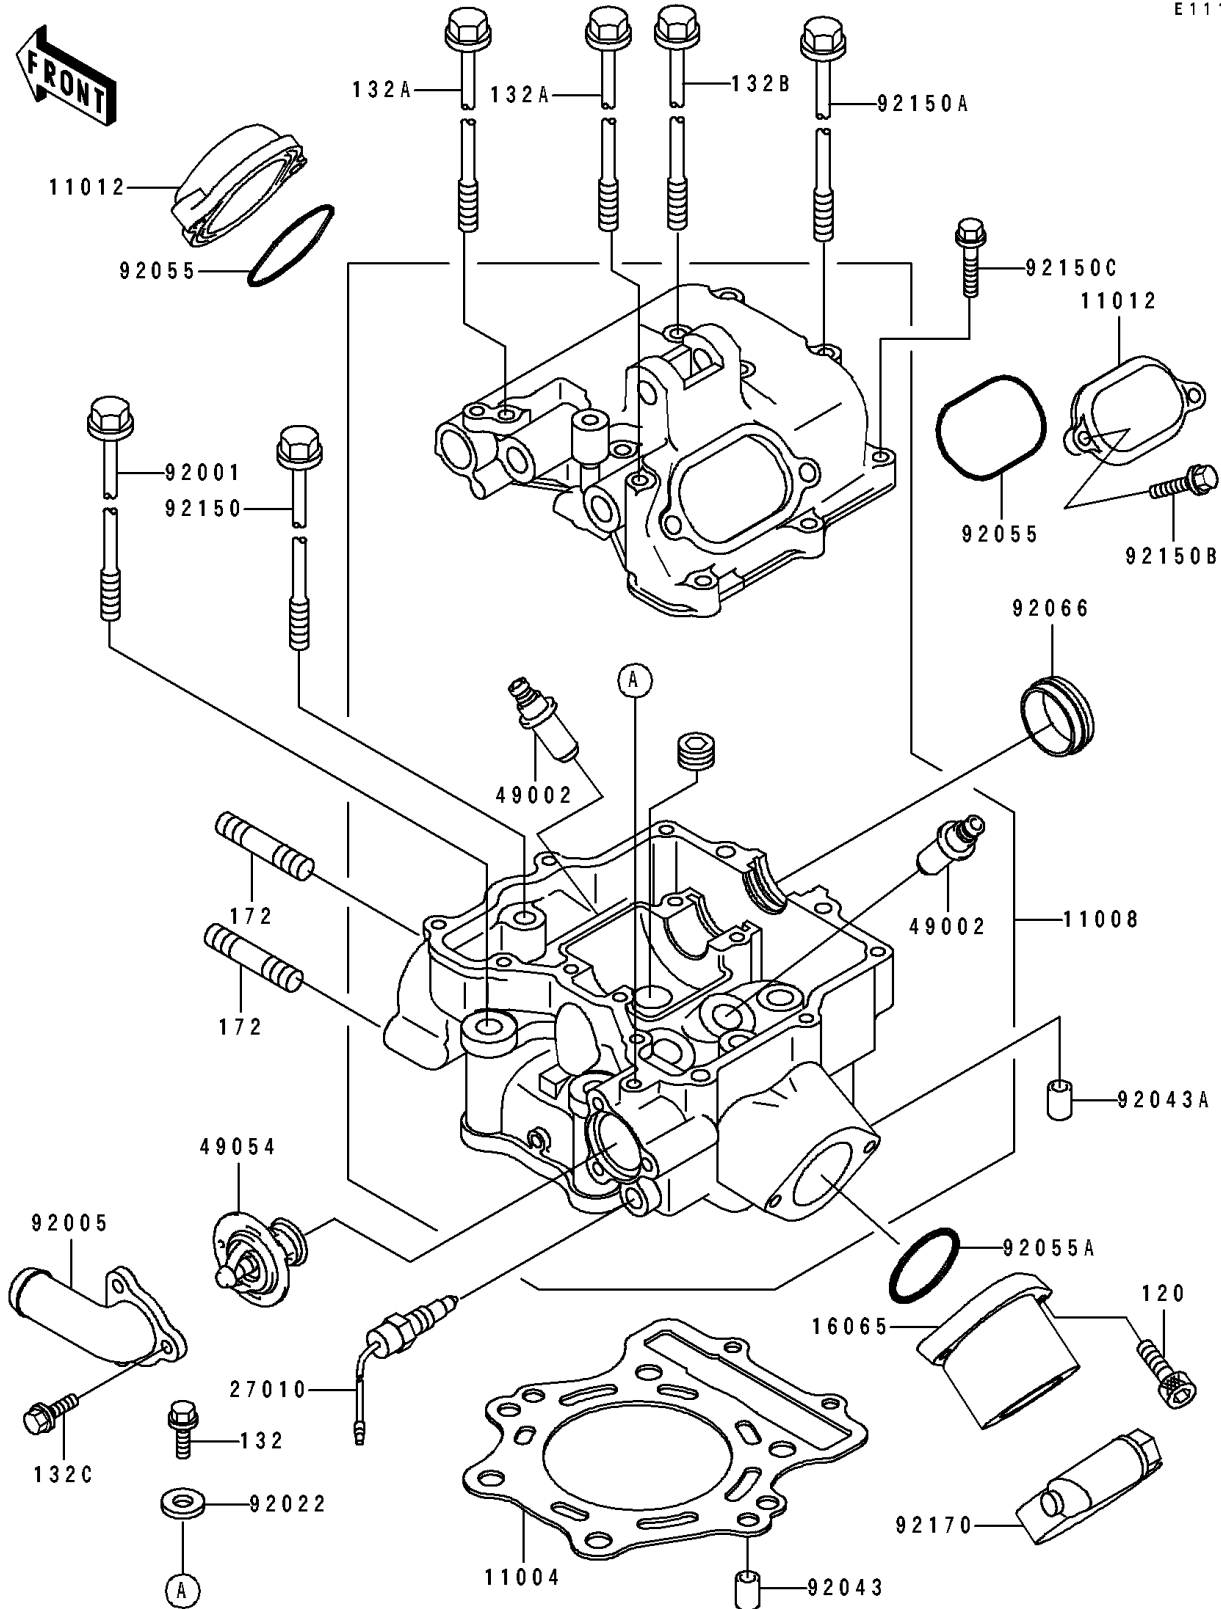

1995 Bayou 400 4X4 PARTS DIAGRAM

Cylinder Head

E1111

1995 Bayou 400 4X4 PARTS LIST

Cylinder Head

ITEM NAME	PART NUMBER	QUANTITY
GASKET-HEAD (Ref # 11004)	11004-1233	1
HEAD-COMP-CYLINDER (Ref # 11008)	11008-5006	1
CAP,ROCKER CASE (Ref # 11012)	11012-1793	2
HOLDER-CARBURETOR (Ref # 16065)	16065-1296	1
SWITCH,SENSOR WATER (Ref # 27010)	27010-1346	1
GUIDE-VALVE (Ref # 49002)	49002-1052	AR
THERMOSTAT (Ref # 49054)	49054-1053	1
BOLT,FLANGED,10X185 (Ref # 92001)	92001-1994	4
FITTING (Ref # 92005)	92005-1121	1
WASHER,6.2X11X1 (Ref # 92022)	92022-304	1
PIN,6.2X8X14 (Ref # 92043)	92043-1263	2
PIN,DOWEL,8X10 (Ref # 92043A)	92043-1302	2
RING-O,55MM (Ref # 92055)	92055-1120	2
RING-O,39.5X2.4 (Ref # 92055A)	92055-1342	1
PLUG (Ref # 92066)	92066-1289	1
BOLT,8X83 (Ref # 92150)	92150-1531	2
BOLT,6X135 (Ref # 92150A)	92150-1552	2
BOLT,6X20 (Ref # 92150B)	92150-1597	4
BOLT,6X30 (Ref # 92150C)	92150-1677	6
CLAMP (Ref # 92170)	92170-1280	1
BOLT-SOCKET,6X20 (Ref # 120)	120S0620	2
BOLT-FLANGED-SMALL (Ref # 132)	132G0610	1
BOLT-FLANGED-SMALL (Ref # 132A)	132G0655	4
BOLT-FLANGED-SMALL (Ref # 132B)	132G0665	2
BOLT-FLANGED-SMALL (Ref # 132C)	132J0612	3
BOLT-STUD,8X22 (Ref # 172)	172G0822	4