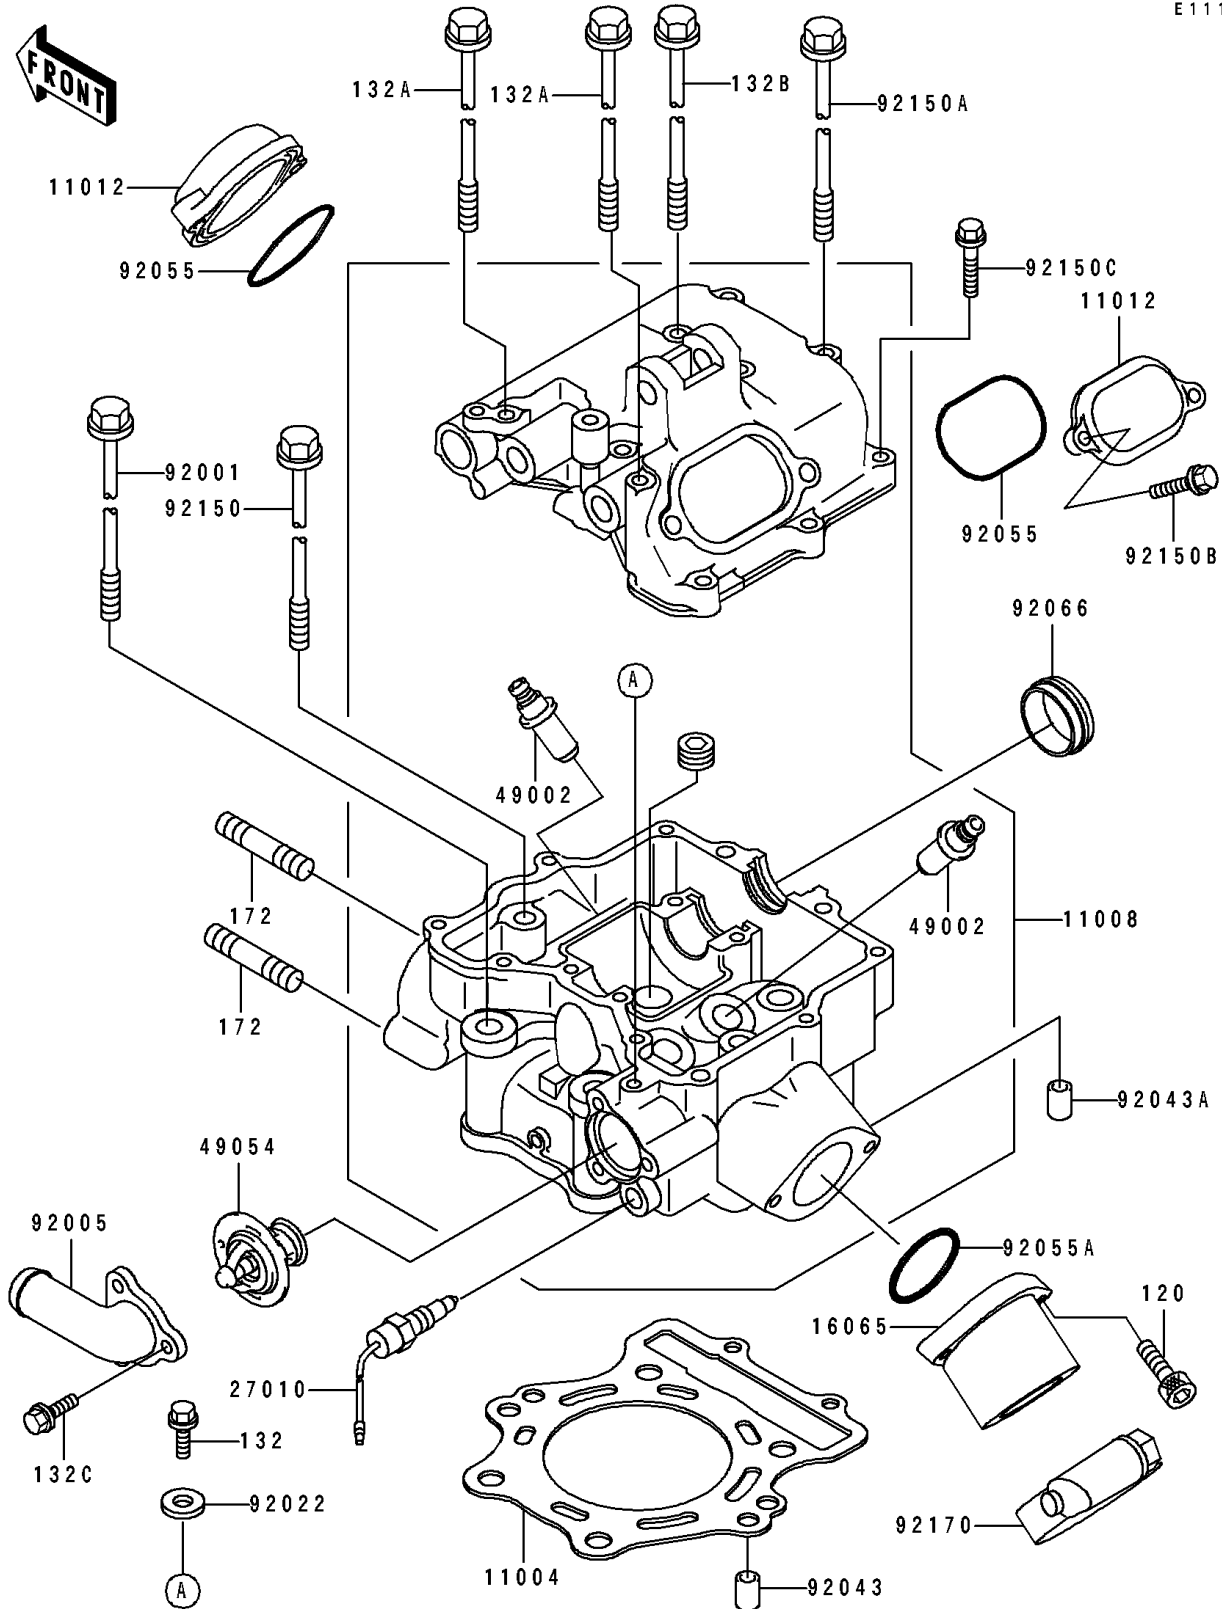

1994 Bayou 400 4X4 PARTS DIAGRAM

Cylinder Head

E1111

1994 Bayou 400 4X4 PARTS LIST

Cylinder Head

ITEM NAME	PART NUMBER	QUANTITY
GASKET-HEAD (Ref # 11004)	11004-1233	1
HEAD-COMP-CYLINDER (Ref # 11008)	11008-5006	1
CAP,ROCKER CASE (Ref # 11012)	11012-1793	2
HOLDER-CARBURETOR (Ref # 16065)	16065-1296	1
SWITCH,SENSOR WATER (Ref # 27010)	27010-1346	1
GUIDE-VALVE (Ref # 49002)	49002-1052	AR
THERMOSTAT (Ref # 49054)	49054-1053	1
BOLT,FLANGED,10X185 (Ref # 92001)	92001-1994	4
FITTING (Ref # 92005)	92005-1121	1
WASHER,6.2X11X1 (Ref # 92022)	92022-304	1
PIN,6.2X8X14 (Ref # 92043)	92043-1263	2
PIN,DOWEL,8X10 (Ref # 92043A)	92043-1302	2
RING-O,55MM (Ref # 92055)	92055-1120	2
RING-O,39.5X2.4 (Ref # 92055A)	92055-1342	1
PLUG (Ref # 92066)	92066-1289	1
BOLT,8X83 (Ref # 92150)	92150-1531	2
BOLT,6X135 (Ref # 92150A)	92150-1552	2
BOLT,6X20 (Ref # 92150B)	92150-1597	4
BOLT,6X30 (Ref # 92150C)	92150-1677	6
CLAMP (Ref # 92170)	92170-1280	1
BOLT-SOCKET,6X20 (Ref # 120)	120S0620	2
BOLT-FLANGED-SMALL (Ref # 132)	132G0610	1
BOLT-FLANGED-SMALL (Ref # 132A)	132G0655	4
BOLT-FLANGED-SMALL (Ref # 132B)	132G0665	2
BOLT-FLANGED-SMALL (Ref # 132C)	132J0612	3
BOLT-STUD,8X22 (Ref # 172)	172G0822	4