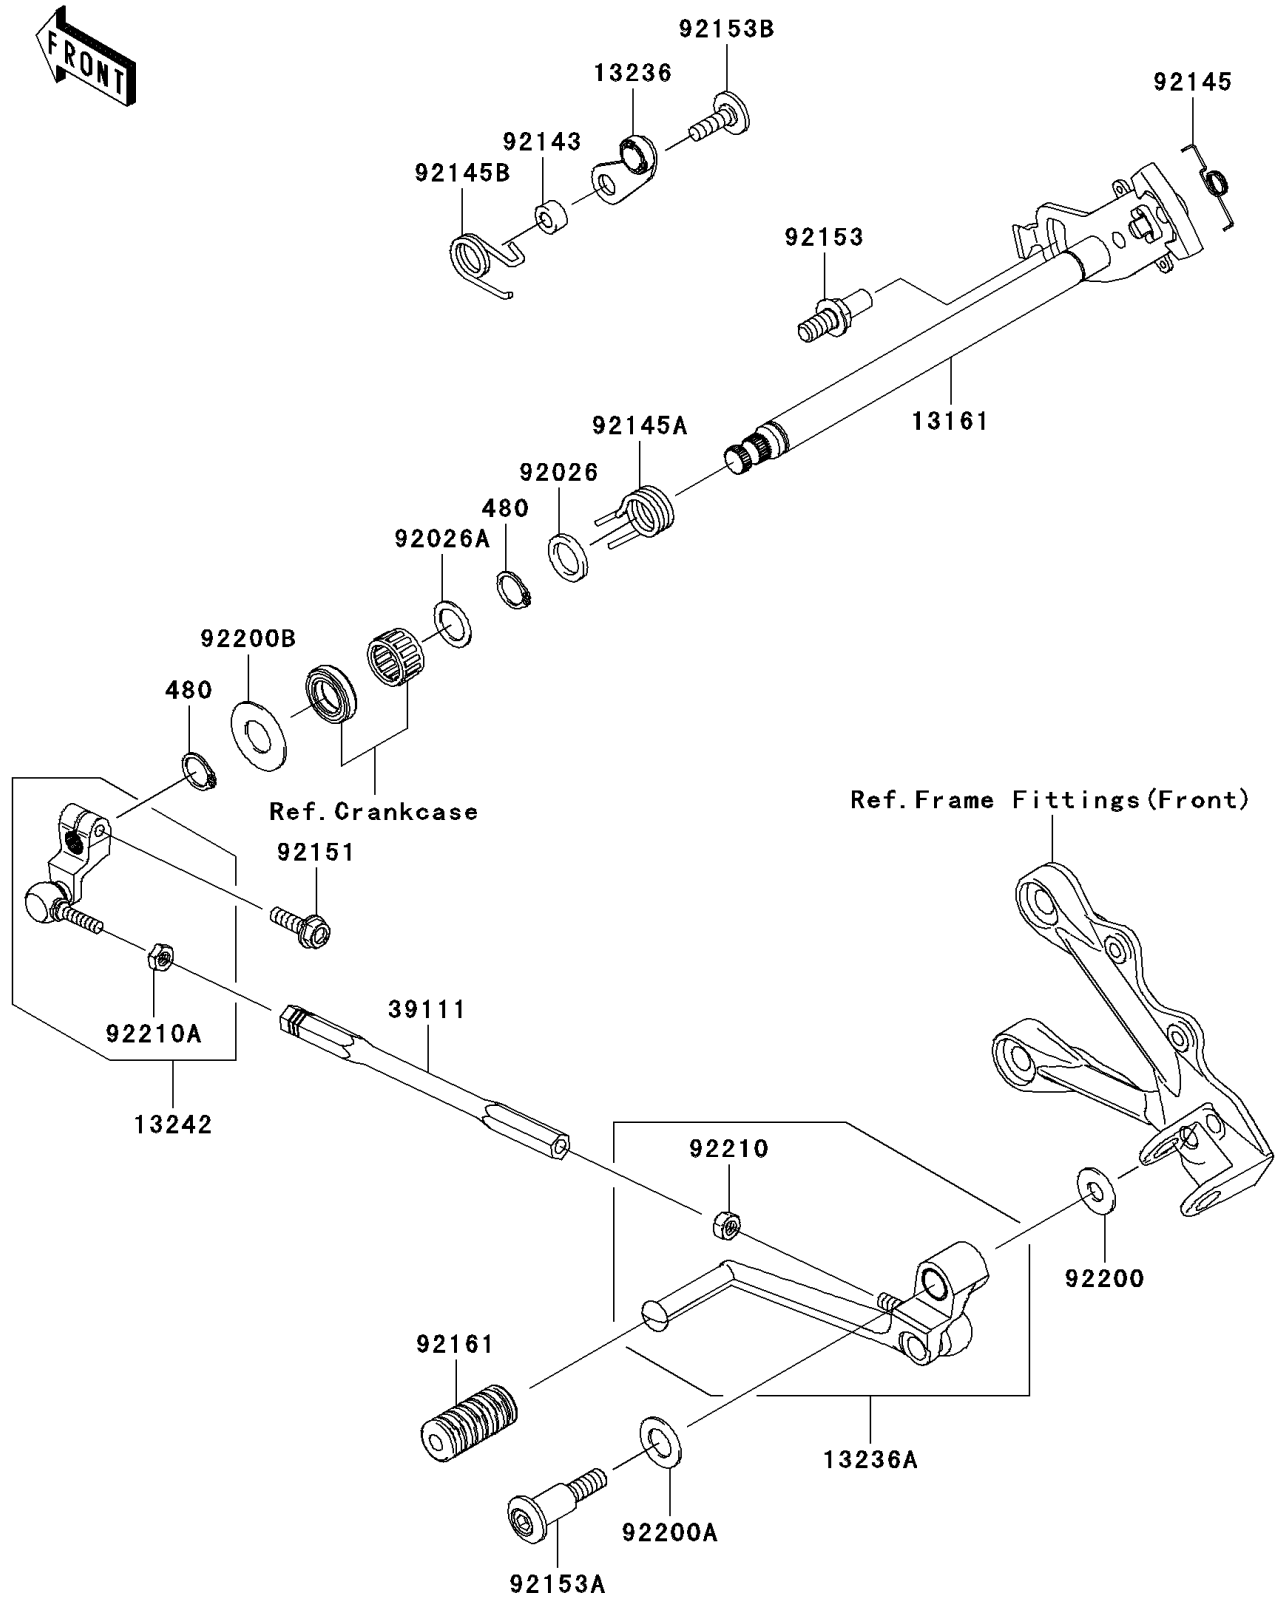

2007 Ninja® ZX™-6R PARTS DIAGRAM

Gear Change Mechanism

E1370

2007 Ninja® ZX™-6R PARTS LIST

Gear Change Mechanism

ITEM NAME	PART NUMBER	QUANTITY
CIRCLIP-TYPE-C,14MM (Ref # 480)	480J1400	1
LEVER-COMP-CHANGE SHAFT (Ref # 13161)	13161-0054	1
LEVER-COMP,POSITION (Ref # 13236)	13236-0114	1
LEVER-COMP,CHANGE PEDAL (Ref # 13236A)	13236-0122	1
LEVER-ASSY-CHANGE (Ref # 13242)	13242-0029	1
ROD-TIE,L=115 (Ref # 39111)	39111-0039	1
SPACER,14X20X2.3 (Ref # 92026)	92026-0107	1
SPACER,14X20X1.0 (Ref # 92026A)	92026-1534	1
COLLAR (Ref # 92143)	92143-1595	1
SPRING (Ref # 92145)	92145-0414	1
SPRING,RETURN (Ref # 92145A)	92145-0415	1
SPRING,DRUM POSITION (Ref # 92145B)	92145-0416	1
BOLT,FLANGED,6X20 (Ref # 92151)	92151-1226	1
BOLT,RETURN SPRING (Ref # 92153)	92153-0421	1
BOLT,8X41 (Ref # 92153A)	92153-0880	1
BOLT,6X20 (Ref # 92153B)	92153-1505	1
DAMPER,CHANGE PEDAL (Ref # 92161)	92161-1300	1
WASHER,8.5X20X1.5 (Ref # 92200)	92200-0198	1
WASHER,12.5X22X1.2 (Ref # 92200A)	92200-0199	1
WASHER (Ref # 92200B)	92200-0265	1
NUT,6MM (Ref # 92210)	92210-1100	1
NUT,LEFT HANDED,6MM (Ref # 92210A)	92210-1101	1